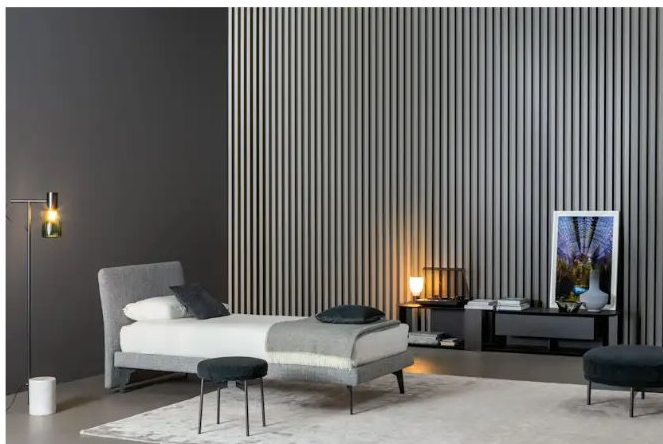

BONALDO

Tonight, Tonight air single bed

The “architectural” image of Tonight combines versatility of use and insertion into interior design projects, thanks to its immediately soft and welcoming appearance. Also available in a double version, it comes with a completely removable cover in fabric, leather or eco-leather, embellished with a matching or contrasting decorative edge in the Tonight and

Tonight open versions. The different options include the Tonight air (with metal feet), Tonight open (with a large container integrated into the base where you can store blankets, pillows and everything you need for the bedroom), and Tonight charme, in which the softness of the headboard is emphasized by deep vertical quilting.