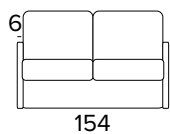

### Completely removable cover sofa

Decò pillows as an option

Mattress Social made with expanded polyurethane density 21 Kg/m<sup>3</sup> covered with 100% polyester fabric.  
Mattress thickness: 21 cm

**DIVANO LETTO 2 POSTI**  
2 SEATER SOFA BED

BRACCIOLO / ARMREST  
**SMALL**

BRACCIOLO / ARMREST  
**MEDIUM**

BRACCIOLO / ARMREST  
**LARGE**

214  
MATERASSO / MATTRESS  
CM 120x195 / H 21

**DIVANO LETTO 3 POSTI**  
3 SEATER SOFA BED

BRACCIOLO / ARMREST  
**SMALL**