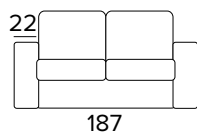

### Completely removable cover sofa

Decò pillows as an option

Mattress Social made with expanded polyurethane density 21 Kg/m<sup>3</sup> covered with 100% polyester fabric.  
Mattress thickness: 21 cm

**DIVANO LETTO 2 POSTI**  
2 SEATER SOFA BED

BRACCIOLO / ARMREST  
**SMALL**

BRACCIOLO / ARMREST  
**MEDIUM**

BRACCIOLO / ARMREST  
**LARGE**

214  
MATERASSO / MATTRESS  
CM 120x195 / H 21

**DIVANO LETTO 3 POSTI**  
3 SEATER SOFA BED

BRACCIOLO / ARMREST  
**SMALL**