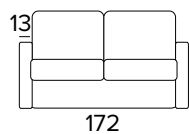

### Completely removable cover sofa

Decò pillows as an option

Mattress Social made with expanded polyurethane density 21 Kg/m<sup>3</sup> covered with 100% polyester fabric.  
Mattress thickness: 21 cm

**DIVANO LETTO 2 POSTI**  
2 SEATER SOFA BED

BRACCIOLO / ARMREST  
**SMALL**

BRACCIOLO / ARMREST  
**MEDIUM**

BRACCIOLO / ARMREST  
**LARGE**

214  
MATERASSO / MATTRESS  
CM 120x195 / H 21

**DIVANO LETTO 3 POSTI**  
3 SEATER SOFA BED

BRACCIOLO / ARMREST  
**SMALL**