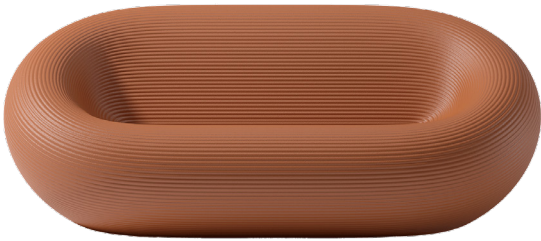

## Nami Sofa

DESIGN BY STEFANO GIOVANNONI, 2024

Seat rotomoulded in batch-coloured recycleable polyethylene, suitable for indoor and outdoor dry and wet locations.

Drainage water channels integrated.

Available in six colors: three uniform ones and three mixed ones.

### Materials

Seat:

Batch coloured polyethylene

### Packaging

No. of parcels:	1
Weight (kg):	35
Volume (m <sup>3</sup> ):	0.36
Dimensions (LxWxH):	200 x 110 x 74 cm

Suitable in: Indoor and outdoor locations

Made in Italy