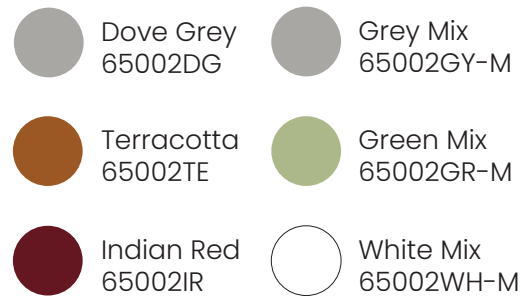

## Nami Sofa

DESIGN BY STEFANO GIOVANNONI, 2024

Seat rotomoulded in batch-coloured recycleable polyethylene, suitable for indoor and outdoor dry and wet locations.

Drainage water channels integrated.

Available in six colors: three uniform ones and three mixed ones.

### Materials

Seat:

Batch coloured polyethylene