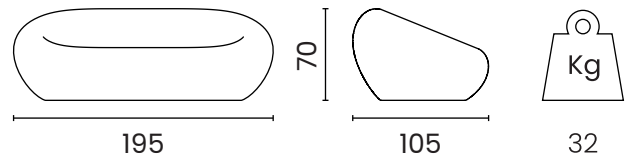

### Materials

Seat:

Batch coloured polyethylene

### Packaging

No. of parcels:	1
Weight (kg):	35
Volume (m <sup>3</sup> ):	0.36
Dimensions (LxWxH):	200 x 110 x 74 cm

Suitable in: Indoor and outdoor locations

Made in Italy