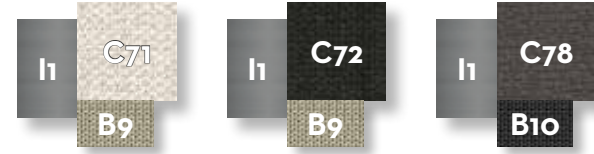

SOFA LOUNGE DX / CODE: GEOLONDX

Width 90 | Depth 170 | Height 65 | H. seat 39 | H. cushion 30

SOFA LOUNGE SX / CODE: GEOLON SX

Width 90 | Depth 170 | Height 65 | H. seat 39 | H. cushion 30

SOFA LOUNGE XL DX / CODE: GEOXLDX

Width 123 | Depth 143 | Height 65 | H. seat 39 | H. cushion 30

SOFA LOUNGE XL SX / CODE: GEOXLSX

Width 123 | Depth 143 | Height 65 | H. seat 39 | H. cushion 30

DAYBED / CODE: GEOBED

Width 146 | Depth 143 | Height 65 | H. seat 39 | H. cushion 30

LIVING ARMCHAIR / CODE: GEOPL

Width 86 | Depth 86 | Height 65 | H. seat 39 | H. cushion 15

LOUNGE FOLDING ARMCHAIR / CODE: GEOPLON

Width 65 | Depth 70 | Height 74 | H. seat 39 | H. cushion 3

COFFEE TABLE D60 / CODE: GEOTCD60

Width 60 | Depth 60 | Height 40

COFFEE TABLE 60X60 / CODE: GEOTC6060

Width 60 | Depth 60 | Height 40

COFFEE TABLE 80X80 / CODE: GEOTC8080

Width 80 | Depth 80 | Height 35

COFFEE TABLE 110X60 / CODE: GEOTC60110

Width 110 | Depth 60 | Height 35

SIDE TABLE 40X90 / CODE: GEOTL90

Width 40 | Depth 90 | Height 40