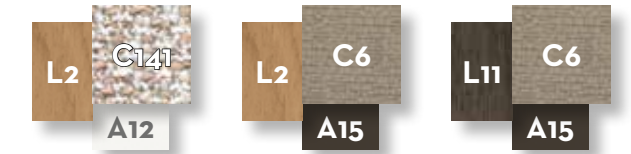

peach beige

leaf beige

leaf zen

soil

SOFA 3 SEATER FABRIC DX + WOOD SX ARM / CODE: ALLDIV3P-01

Width	Depth	Height	H. armrest	H. seat	H. cushion
285	95	70	49	40	20

SOFA 3 SEATER FABRIC SX + WOOD DX ARM / CODE: ALLDIV3P-02