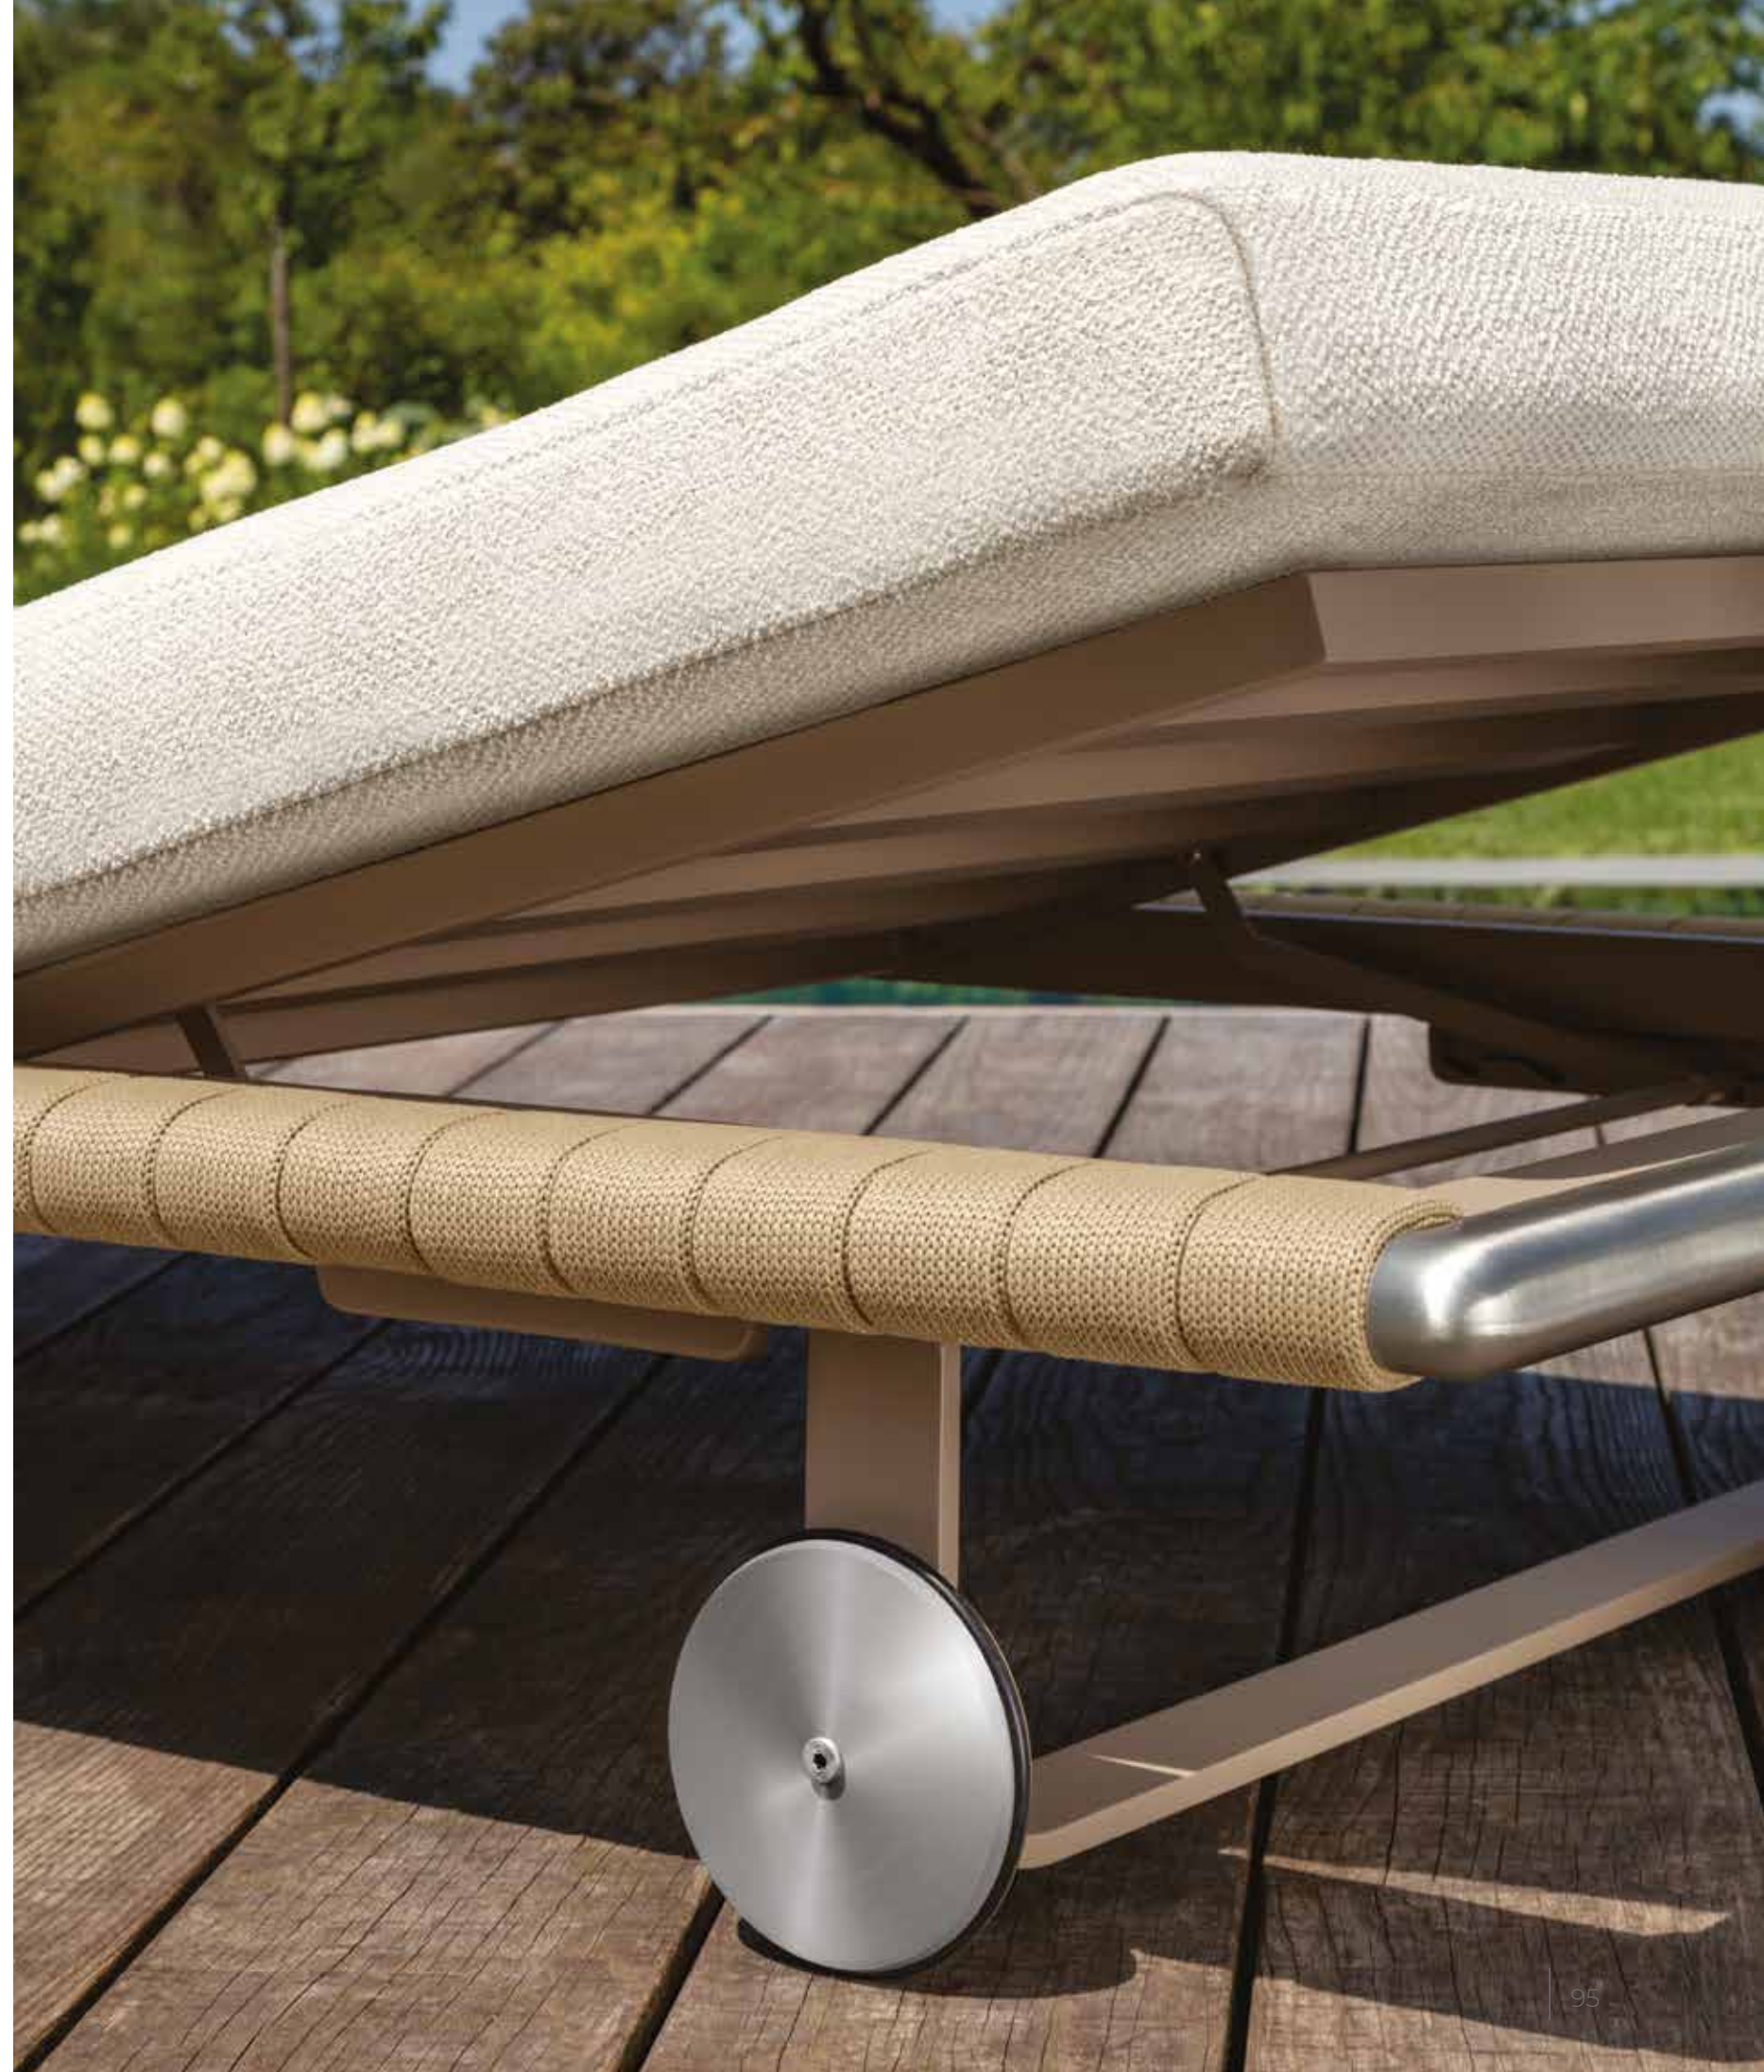

## Georgecollection

sunbed  
stainless steel frame  
cushions in natural ivory colour  
belt in dove colour