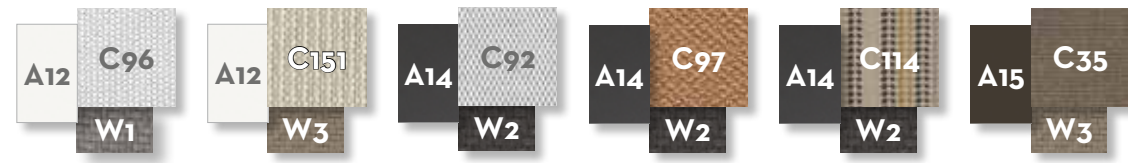

SOFA CORNER SX / CODE: LEASXANG

Width	Depth	Height	H. seat	H. cushion
190	86	69	41	17

SOFA CX / CODE: LEACX

Width 183 | Depth 86 | Height 69 | H. seat 41 | H. cushion 17

KG 35,0 | unit 1 1.16 mc | ☁️ | 🔧 | 🛠️