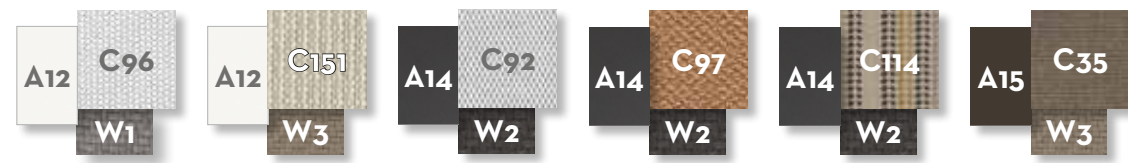

Width 132 | Depth 158 | Height 69 | H. armrest 58 | H. seat 41 | H. cushion 17

KG 40,0 | unit 1 1.56 mc | ☁️ | 🔧 | 🛠️