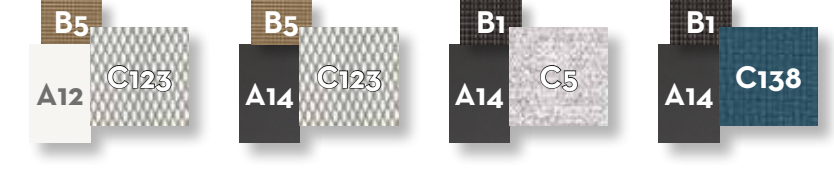

Width	Depth	Height	H. cushion
94	94	38	20