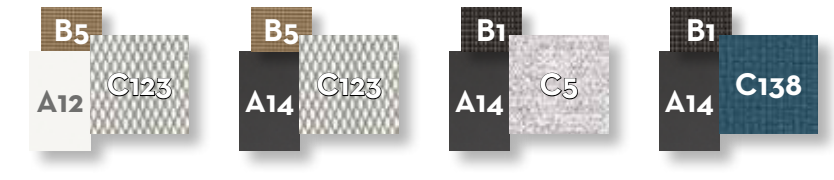

Width	Depth	Height	H. seat	H. cushion
187	95	42	38	20