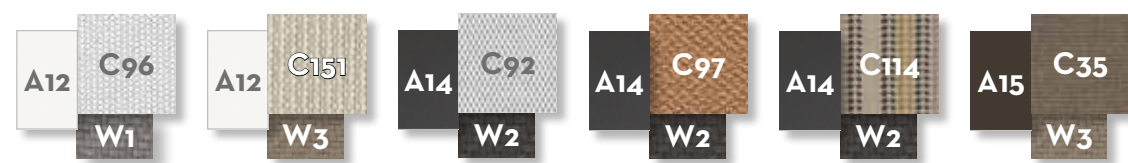

Width 183 | Depth 86 | Height 69 | H. seat 41 | H. cushion 17

KG 35,0 | unit 1 1.16 mc | ☁️ | 🔧 | 🛠️

Width 132 | Depth 158 | Height 69 | H. armrest 58 | H. seat 41 | H. cushion 17

KG 40,0 | unit 1 1.56 mc | ☁️ | 🔧 | 🛠️

Width 132 | Depth 158 | Height 69 | H. armrest 58 | H. seat 41 | H. cushion 17

KG 40,0 | unit 1 1.56 mc | ☁️ | 🔧 | 🛠️

Width 102 | Depth 86 | Height 69 | H. armrest 58 | H. seat 41 | H. cushion 17

KG 28,0 | unit 1 0.65 mc | ☁️ | 🔧 | 🛠️

Width 64 | Depth 66 | Height 73 | H. seat 43 | H. cushion 6

KG 11,0 | unit 1 0.35 mc | ☁️ | 🔧 | 🛠️

Width 50 | Depth 80 | Height 26

KG 15,0 | unit 1 0.13 mc | ☁️ | 🔧 | 🛠️

COFFEE TABLE 70X100 / CODE: LEATC70100

Width 70 | Depth 100 | Height 26

KG 23,0 | unit 1 0.22 mc | ☁️ | 🔧 | 🛠️

Width 80 | Depth 80 | Height 26

KG 18,0 | unit 1 0.20 mc | ☁️ | 🔧 | 🛠️

Width 150 | Depth 150 | Height 74

KG 72,0 | unit 1+1 0.39 mc | ☁️ | 🔧 | 🛠️ | 🪑 x8

Width 160/215 | Depth 95 | Height 74

KG 70,0 | unit 1+1 0.65 mc | ☁️ | 🔧 | 🛠️ | 🪑 x8

Width 200/260 | Depth 100 | Height 74

KG 81,0 | unit 1+1 0.65 mc | ☁️ | 🔧 | 🛠️ | 🪑 x10

EXTRA VITTER PANEL 60X100 / CODE: LEAEXT Only for extending table 200x100

Width 60 | Depth 100

KG 12,0 | unit 1 0.04 mc | ☁️ | 🔧 | 🛠️