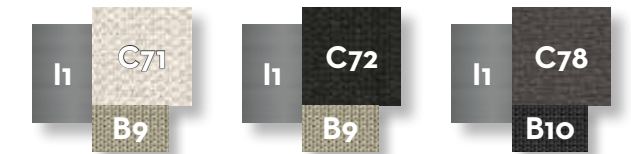

KG 47,0 | unit 1 1.12 mc | ☀️ | 🔧 | 🛠️

SOFA CORNER / CODE: GEOANG

Width	Depth	Height	H. seat	H. cushion
91	91	65	39	30

KG 36,0 | unit 1 0.60 mc | ☀️ | 🔧 | 🛠️

POUF / CODE: GEOPUF

Width	Depth	Height	H. cushion
88	88	39	30