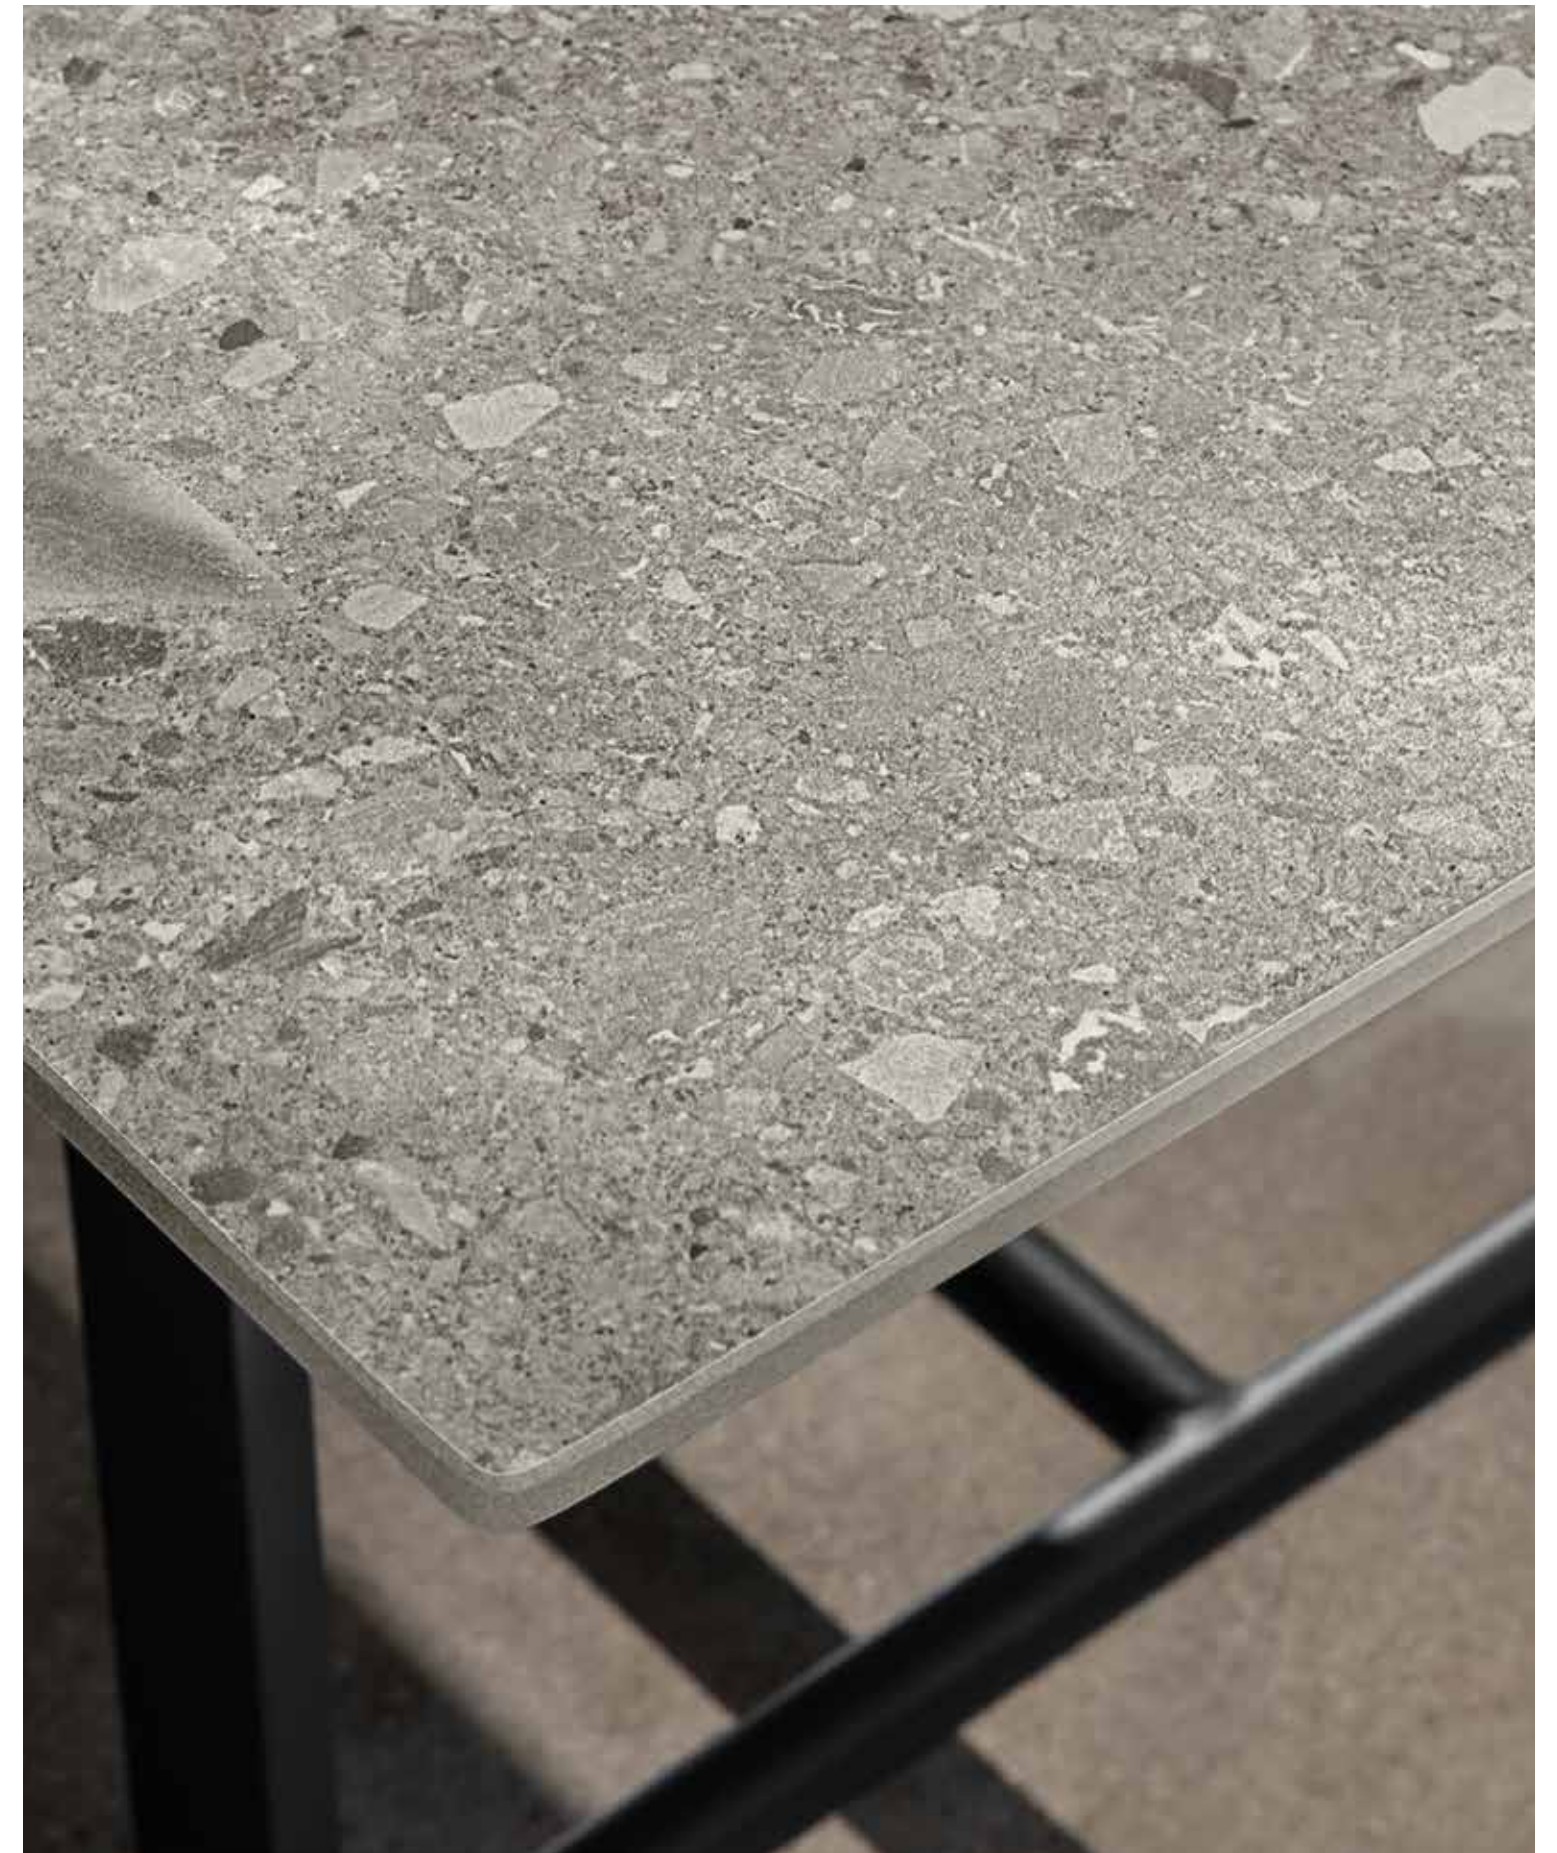

COFFEE TABLE D50 / CODE: RIVTCT50

Width 50 | Depth 50 | Height 50

DINING TABLE 210x100 / CODE: RIVTP210

Width 210 | Depth 100 | Height 75

DINING TABLE 260x110 / CODE: RIVTP260

Width 260 | Depth 110 | Height 75

DIRECTOR CHAIR / CODE: RIVPR

Width 55 | Depth 51 | Height 84 | H. armrest 68 | H. seat 47 | H. cushion 4

DECK CHAIR / CODE: RIVDEC

Width 70 | Depth 90 | Height 90 | H. seat 26 | H. cushion 4

SUNBED / CODE: RIVLET

Width 195 | Depth 78 | Height 45 | H. seat 8