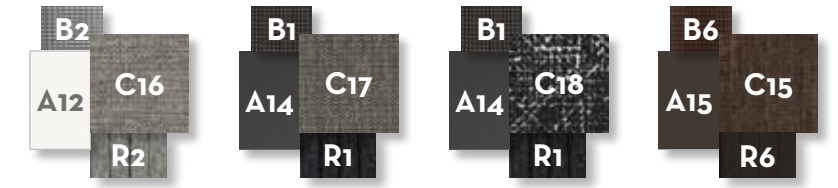

DINING TABLE 240x110 / CODE: COTTP

Width	Depth	Height
240	110	76

DINING ARMCHAIR / CODE: COTPP

Width	Depth	Height	H. armrest	H. seat	H. cushion
60	69	84	65	46	7

SUNBED / CODE: COTLET

Width	Depth	Height	H. cushion
198	78	39	7