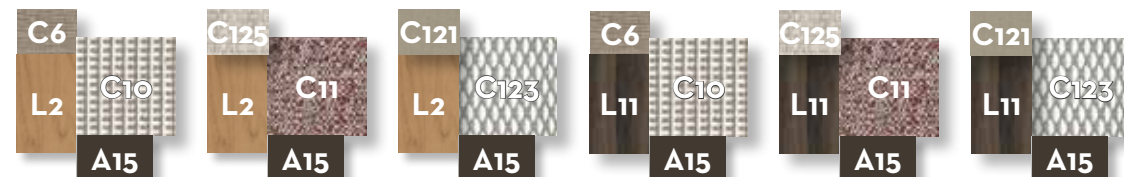

Width 90 | Depth 80 | Height 73 | H. seat 35 | H. cushion 5