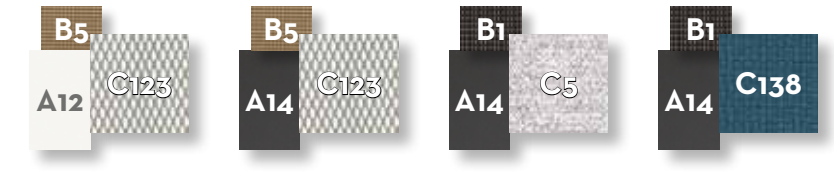

Width	Depth	Height
32	57	31

POUF / CODE: SALPUF