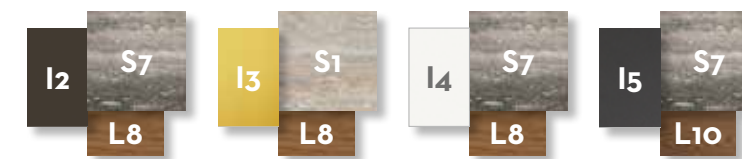

Width 260 | Depth 100 | Height 76

KG 75,0 | unit 1+1 0.78 mc | ☁️ | 🪑 x10