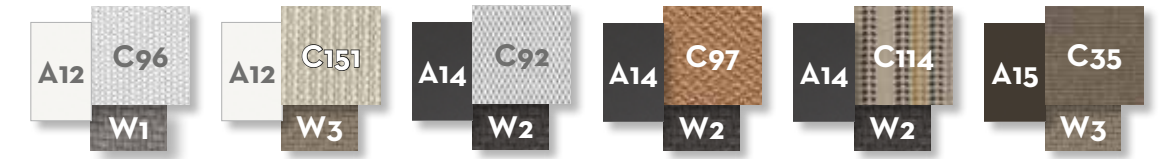

Width	Depth	Height	H. armrest	H. seat	H. cushion
186	86	69	58	41	17