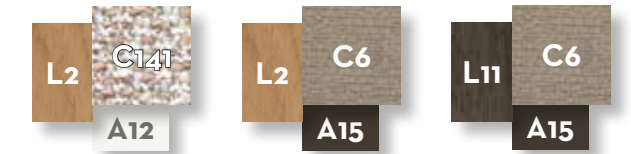

Allurecollection

Design Christophe Pillet

Finishing

Aluminium frame

white

mokka

Accoya wood frame

natural teak colour

palissandro colour

Seat / back / armrest fabric cushions

plain taupe

peach white

Seat / back leather for living/dining armchair

soil

ivory

Pillows fabric 50x50 45x45 45x25 (optional)

plain taupe

peach white

peach beige

leaf beige

leaf zen

soil

Width	Depth	Height	H. armrest	H. seat	H. cushion
285	95	70	49	40	20

Width	Depth	Height	H. armrest	H. seat	H. cushion
285	95	70	49	40	20

Width	Depth	Height	H. armrest	H. seat	H. cushion
280	95	70	49	40	20

Width	Depth	Height	H. armrest	H. seat	H. cushion
290	95	70	49	40	20

Width	Depth	Height	H. armrest	H. seat	H. cushion
280	95	70	49	40	20

Width	Depth	Height	H. armrest	H. seat	H. cushion
280	95	70	49	40	20