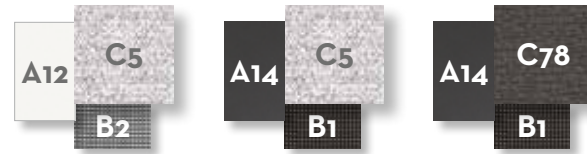

SOFA CORNER DX / CODE: AGOALUANGDX

Width	Depth	Height	H. seat	H. cushion
240	95	65	40	25

SOFA CORNER SX / CODE: AGOALUANGSX

Width	Depth	Height	H. seat	H. cushion
240	95	65	40	25

SOFA DX CORNER / CODE: AGOALUDXANG

Width	Depth	Height	H. seat	H. cushion
218	95	65	40	25

SOFA SX CORNER / CODE: AGOALUSXANG

Width	Depth	Height	H. seat	H. cushion
218	95	65	40	25

SOFA XL DX / CODE: AGOALUXLDX

Width	Depth	Height	H. armrest	H. seat	H. cushion
120	160	65	60	40	25

SOFA XL SX / CODE: AGOALUXLSX

Width	Depth	Height	H. armrest	H. seat	H. cushion
120	160	65	60	40	25

POUF / CODE: AGOALUPUF

Width	Depth	Height	H. cushion
98	95	40	25

LOUNGE ARMCHAIR / CODE: AGOALUPLON

Width	Depth	Height	H. seat	H. cushion
70	68	64	40	17

COFFEE TABLE 100X95 / CODE: AGOALUTC100

Width	Depth	Height
100	95	16

COFFEE TABLE 113X80 / CODE: AGOALUTC113

Width	Depth	Height
113	80	33

COFFEE TABLE 157X80 / CODE: AGOALUTC157

Width	Depth	Height
157	80	33