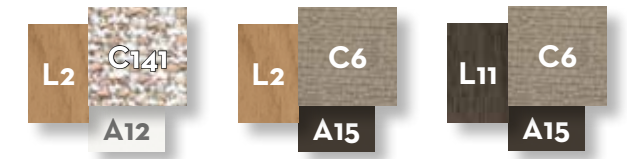

Width	Depth	Height	H. armrest	H. seat	H. cushion
215	95	70	49	40	20