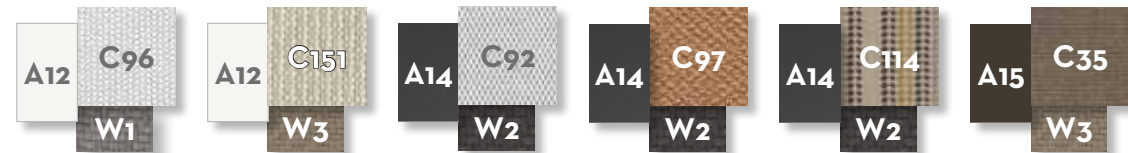

DINING TABLE 300X110 / CODE: LEATP300

Width 300 | Depth 110 | Height 74

DINING CHAIR / CODE: LEASP

Width 51 | Depth 59 | Height 82 | H. seat 46 | H. cushion 5

TOP VITTER LIGHT METAL

sp 12 mm

DIMENSIONS	CODE	KG
Ø 45	TOPVT-S22-45	3,5 kg
Ø 60	TOPVT-S22-60	6,0 kg
Ø 70	TOPVT-S22-70	8,0 kg
Ø 80	TOPVT-S22-80	10,0 kg
Ø 90	TOPVT-S22-90	13,0 kg