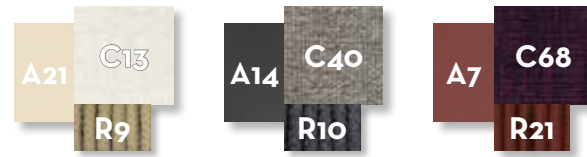

Width	Depth	Height	H. seat	H. cushion
145	160	73	39	31