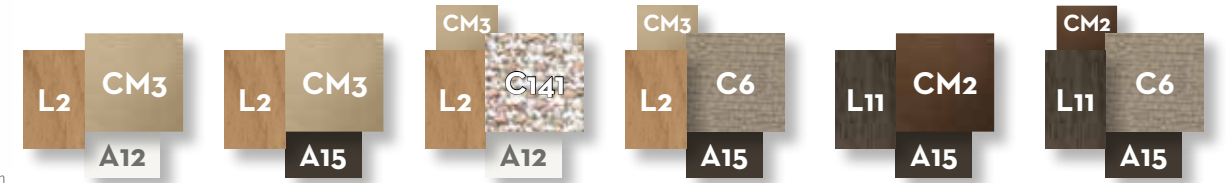

LOUNGE ARMCHAIR / CODE: ALLPLON

Width	Depth	Height	H. armrest	H. seat	H. cushion
80	76	70	49	43	8