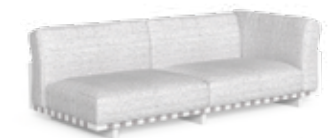

SOFA CORNER SX / CODE: AGOALUANGSX

Width	Depth	Height	H. seat	H. cushion
240	95	65	40	25

SOFA DX CORNER / CODE: AGOALUDXANG

Width	Depth	Height	H. seat	H. cushion
218	95	65	40	25

SOFA SX CORNER / CODE: AGOALUSXANG