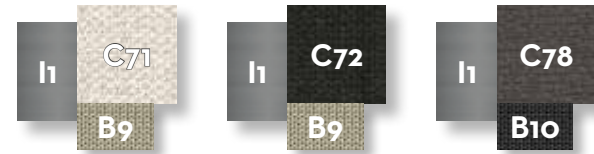

KG 10,0 | unit 1 0.33 mc | ☀️ | 🔧 | 🛠️

SOFA LOUNGE DX / CODE: GEOLONDX

Width 90 | Depth 170 | Height 65 | H. seat 39 | H. cushion 30

SOFA LOUNGE SX / CODE: GEOLON SX

Width 90 | Depth 170 | Height 65 | H. seat 39 | H. cushion 30