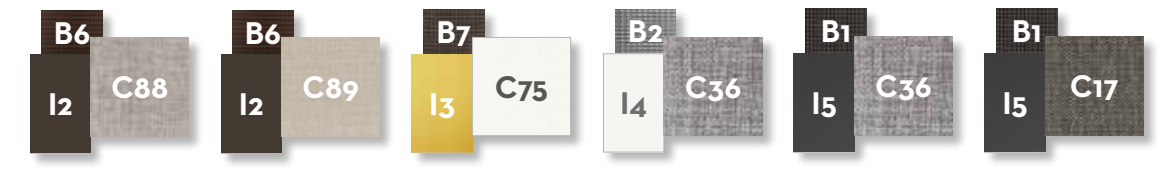

Width	Depth	Height	H. seat	H. cushion
95	100	64	46	37