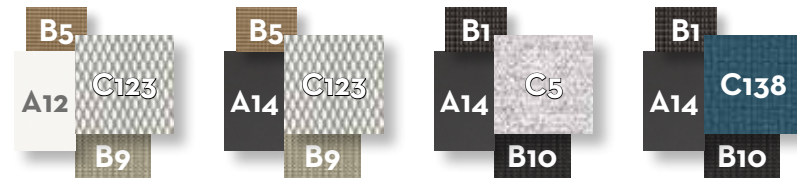

LIVING ARMCHAIR CODE: SALPL

Width	Depth	Height	H. armrest	H. seat	H. cushion
112	105	85	52	38	20