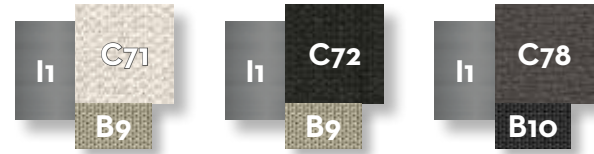

LIVING ARMCHAIR / CODE: GEOPL

Width 86 | Depth 86 | Height 65 | H. seat 39 | H. cushion 15