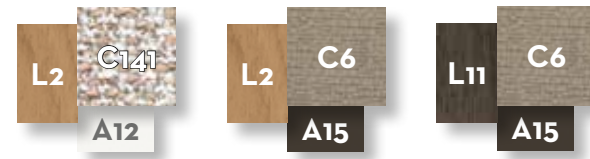

Width	Depth	Height	H. armrest	H. seat	H. cushion
285	95	70	49	40	20

Width	Depth	Height	H. armrest	H. seat	H. cushion
285	95	70	49	40	20

Width	Depth	Height	H. armrest	H. seat	H. cushion
280	95	70	49	40	20

Width	Depth	Height	H. armrest	H. seat	H. cushion
280	95	70	49	40	20

Width	Depth	Height	H. armrest	H. seat	H. cushion
285	95	70	49	40	20

Width	Depth	Height	H. armrest	H. seat	H. cushion
285	95	70	49	40	20

Width	Depth	Height	H. seat	H. cushion
280	95	70	40	20

Width	Depth	Height	H. seat	H. cushion
280	95	70	40	20

Width	Depth	Height	H. armrest	H. seat	H. cushion
215	95	70	49	40	20

Width	Depth	Height	H. armrest	H. seat	H. cushion
215	95	70	49	40	20

Width	Depth	Height	H. armrest	H. seat	H. cushion
210	95	70	49	40	20

Width	Depth	Height	H. armrest	H. seat	H. cushion
220	95	70	49	40	20