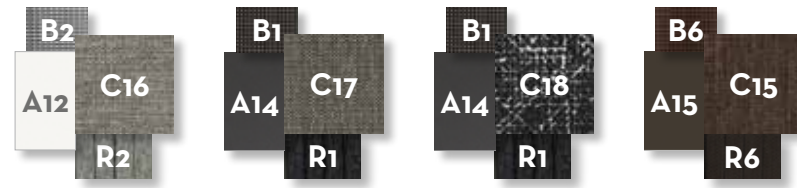

LOUNGE ARMCHAIR / CODE: COTPLON

Width	Depth	Height	H. armrest	H. seat	H. cushion
76	87	104	57	46	7