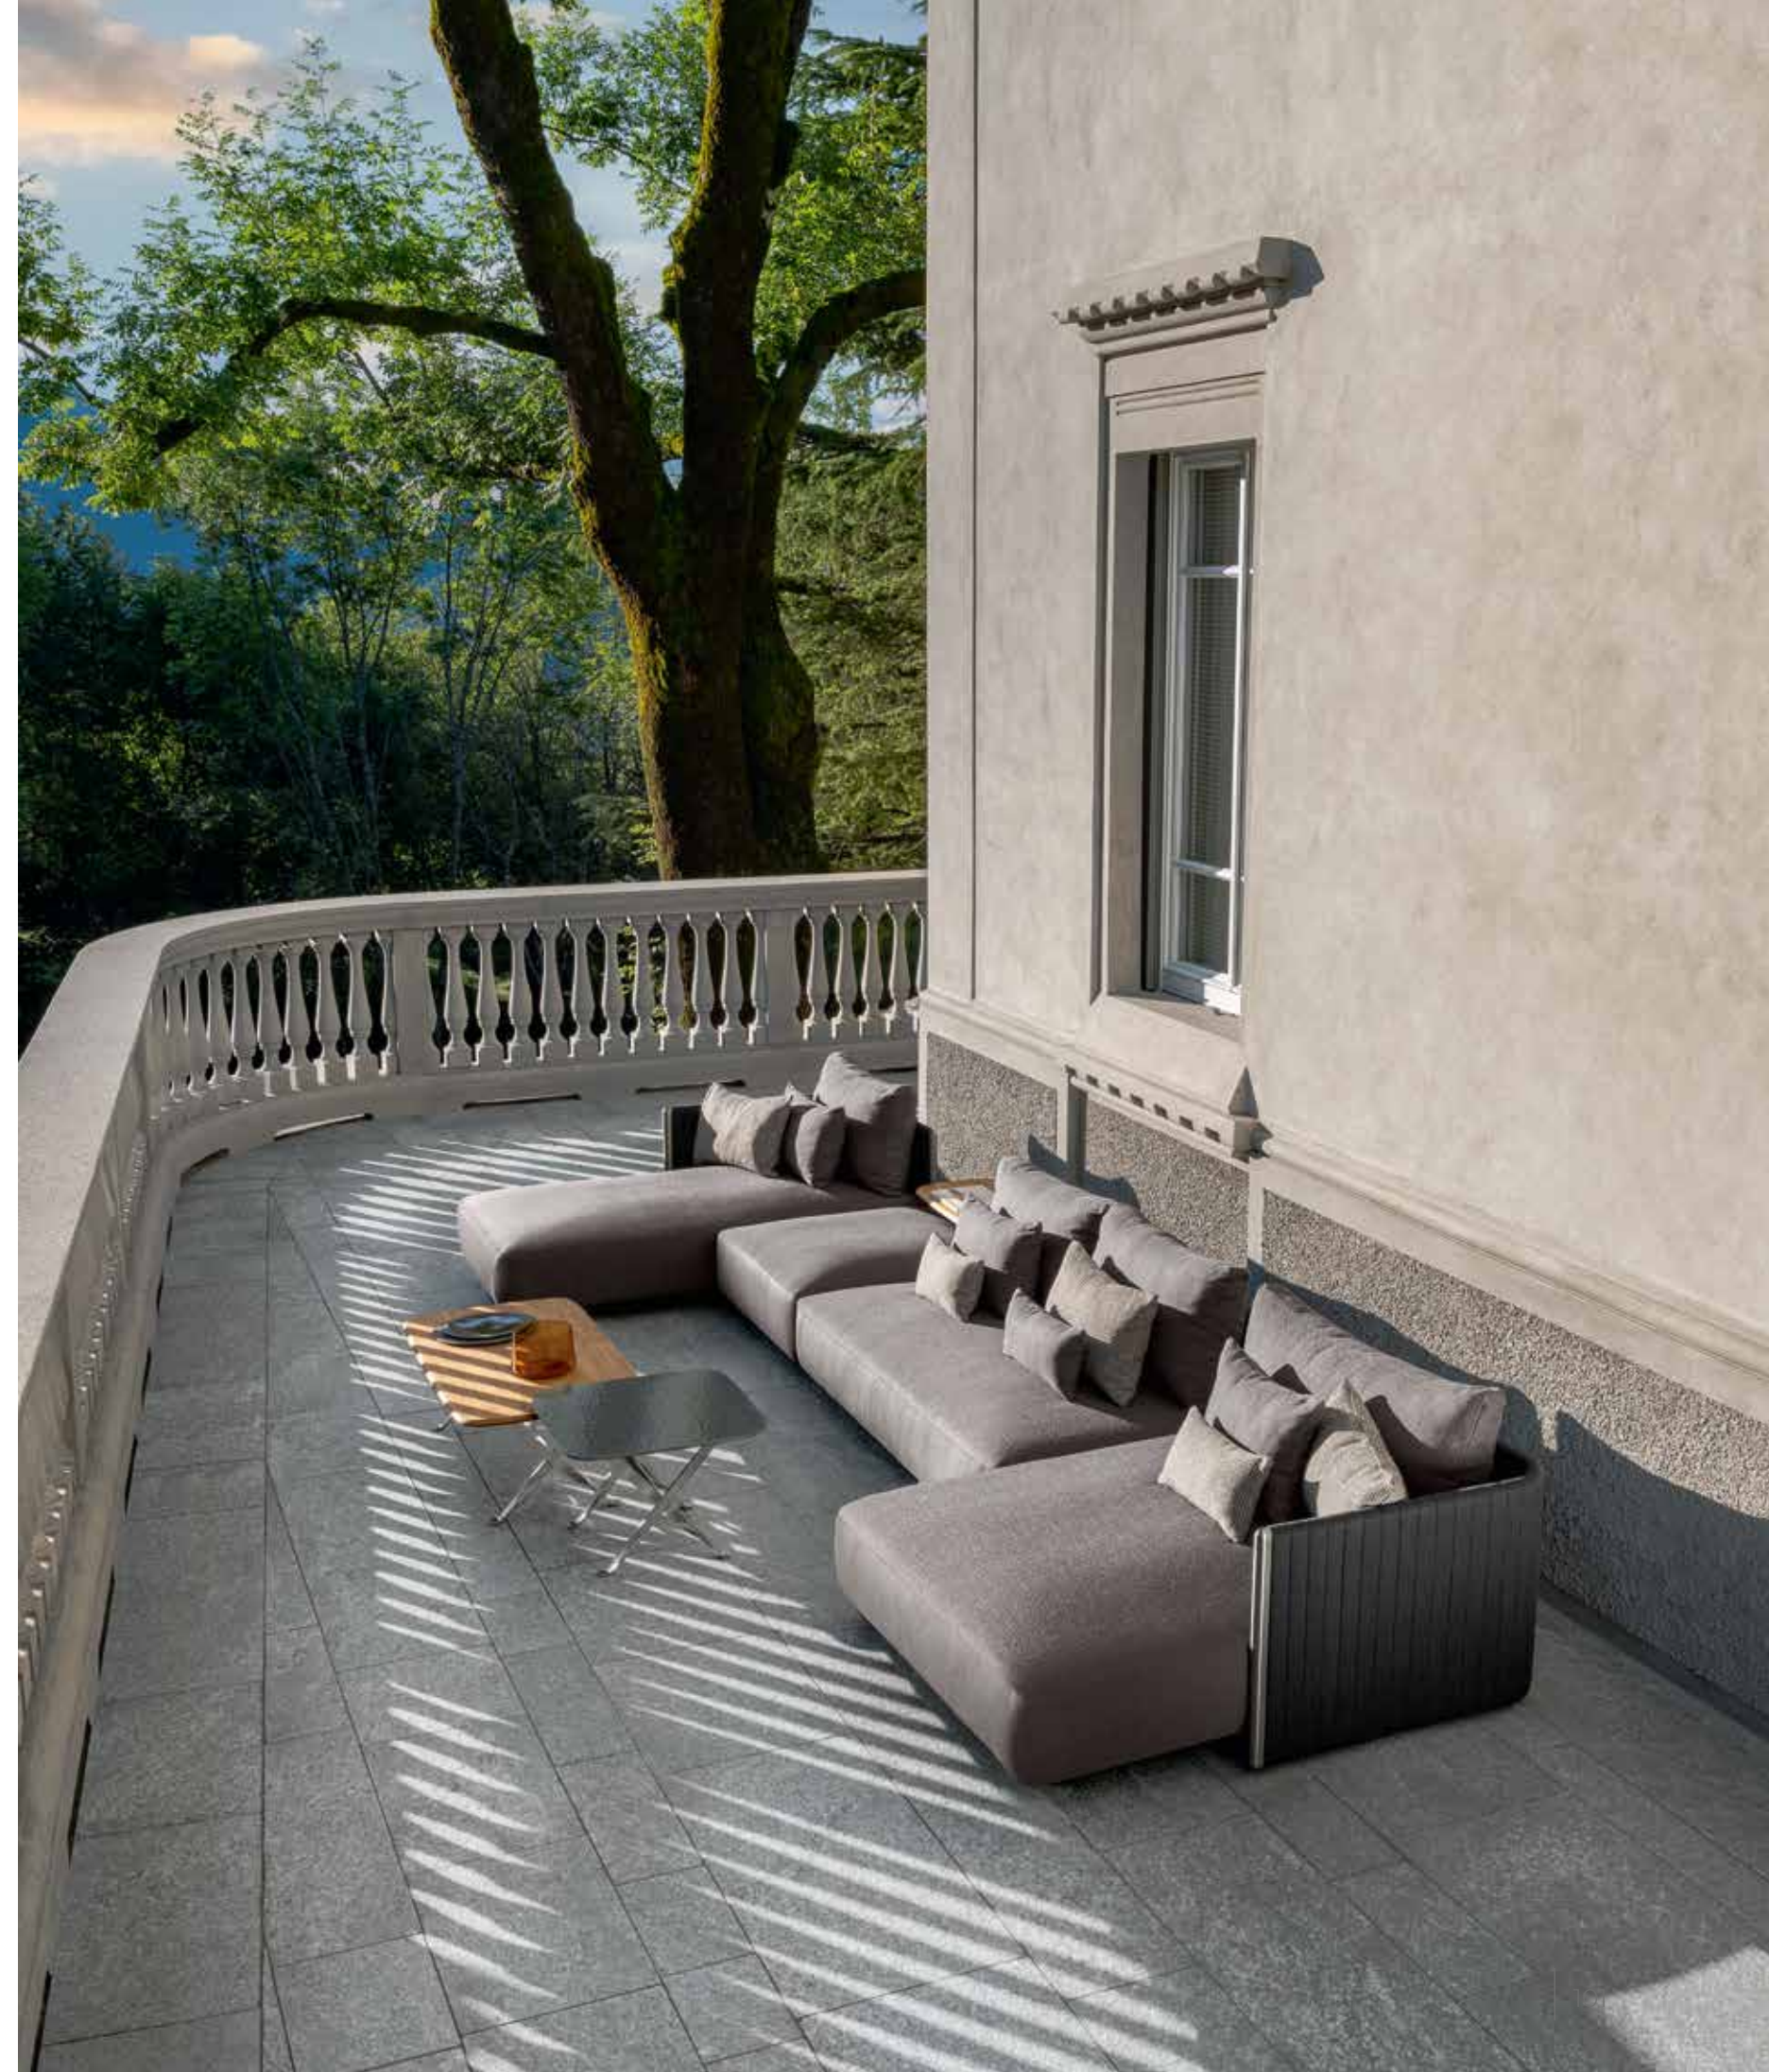

Georgecollection

sofa lounge dx, pouf, sofa cx & sofa xl sx
stainless steel frame
cushions in mud colour
belt in dark grey colour
table top 60x110 accoya wood in natural teak colour
table top 80x80 lava stone in graphite colour