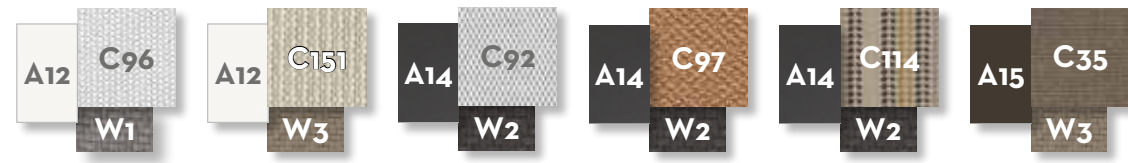

KG 40,0 | unit 1 1.56 mc | ☁️ | 🔧 | 🛠️

LIVING ARMCHAIR / CODE: LEAPL

Width 102 | Depth 86 | Height 69 | H. armrest 58 | H. seat 41 | H. cushion 17

KG 28,0 | unit 1 0.65 mc | ☁️ | 🔧 | 🛠️

LOUNGE ARMCHAIR / CODE: LEAPLON