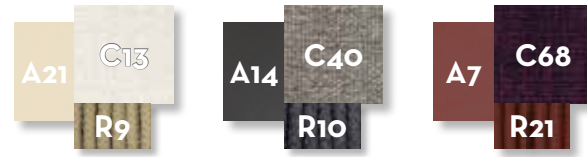

SOFA OBLIQUE DX / CODE: SCADIVOBLDX

Width	Depth	Height	H. seat	H. cushion
155	101	73	39	31

SOFA OBLIQUE SX / CODE: SCADIVBLSX

Width	Depth	Height	H. seat	H. cushion
155	101	73	39	31

SOFA DROP DX/ CODE: SCADIVGDX