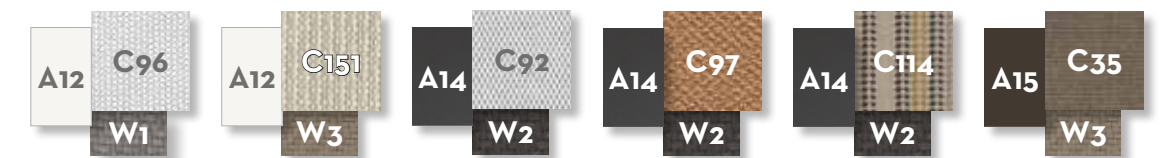

SOFA 3 SEATER / CODE: LEADIV3

Width	Depth	Height	H. armrest	H. seat	H. cushion
256	86	69	58	41	17

SOFA 2 SEATER / CODE: LEADIV2

Width	Depth	Height	H. armrest	H. seat	H. cushion
190	86	69	58	41	17

SOFA DX / CODE: LEADX