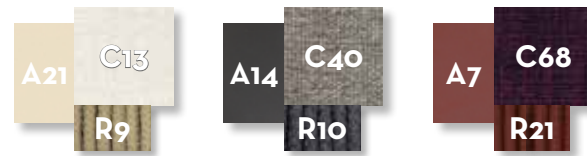

Width	Depth	Height	H. seat	H. cushion
186	103	73	39	31