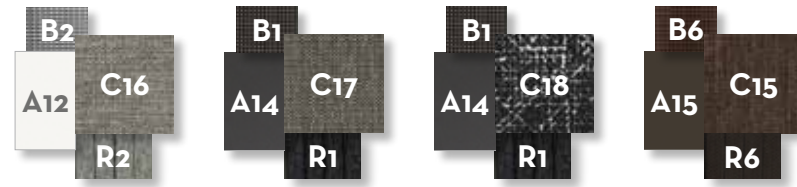

LIVING ARMCHAIR / CODE: COTPL

Width	Depth	Height	H. armrest	H. seat	H. cushion
76	87	89	57	46	7