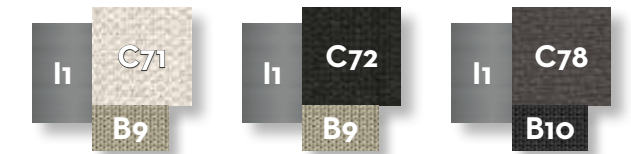

Width	Depth	Height	H. seat	H. cushion
170	91	65	39	30

KG 47,0 | unit 1 1.12 mc | ☀️ | 🔧 | 🛠️