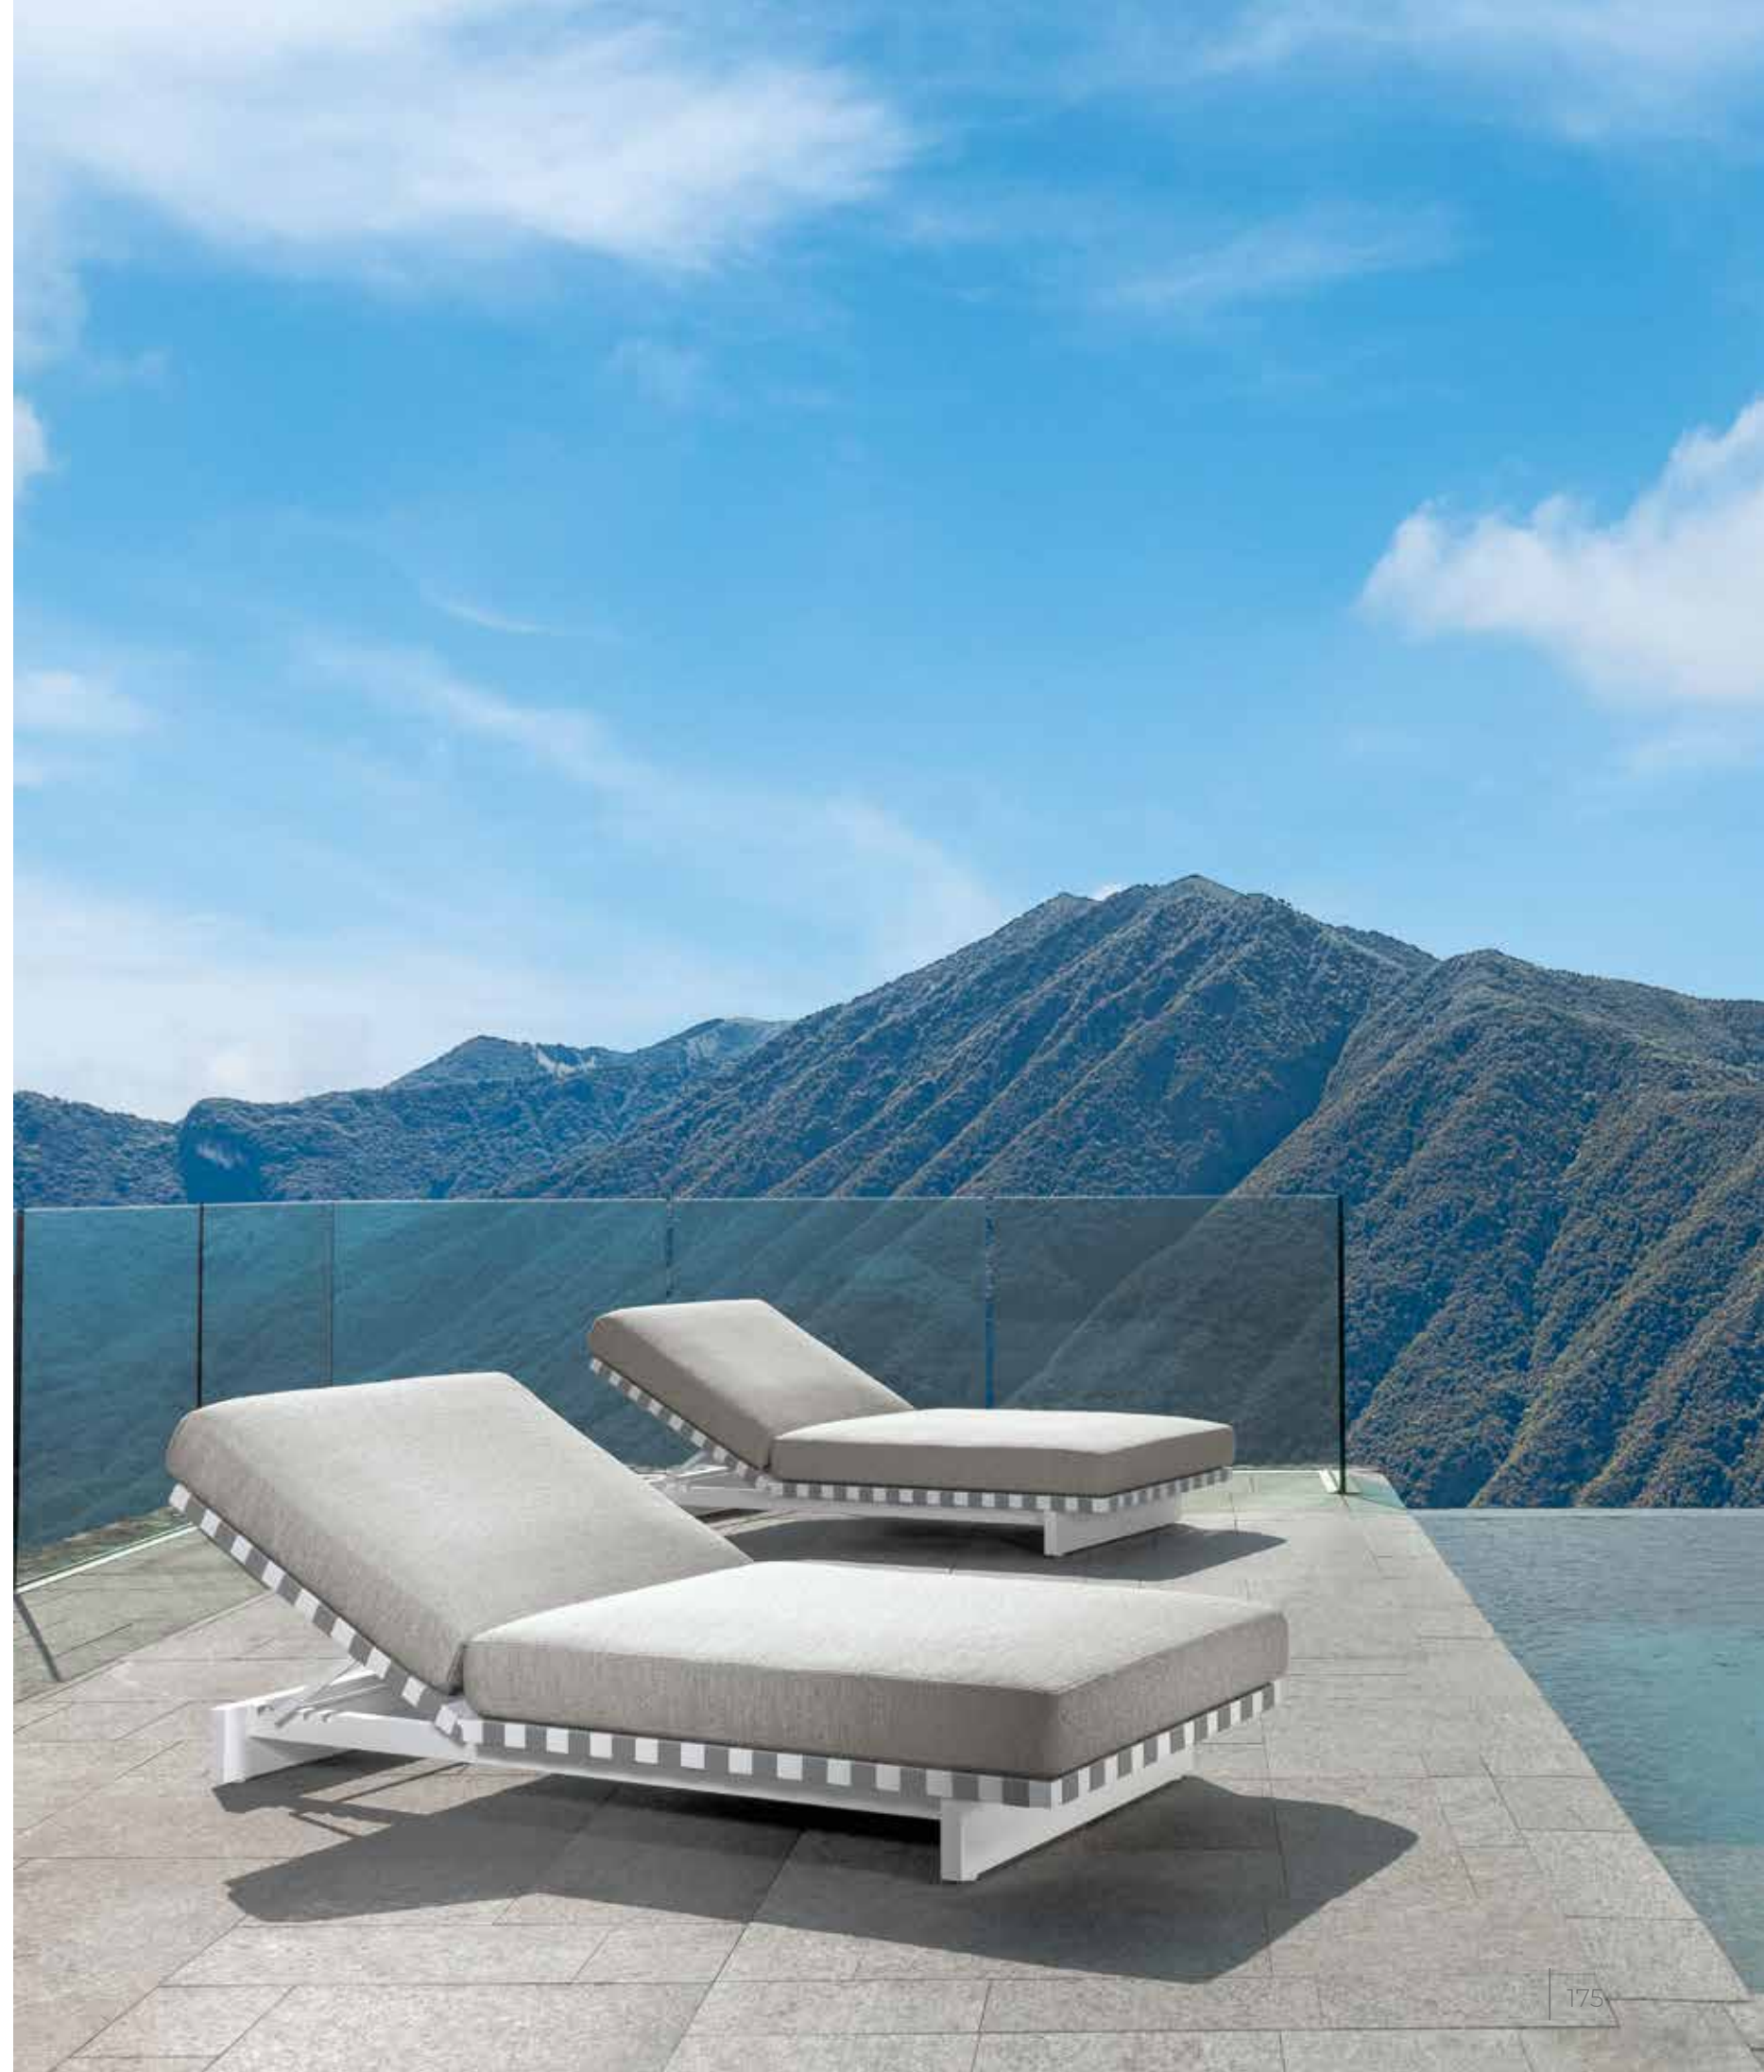

Argocollection
// Alu

sunbed
white frame
cushions in mambo pearl colour
belt in light grey colour