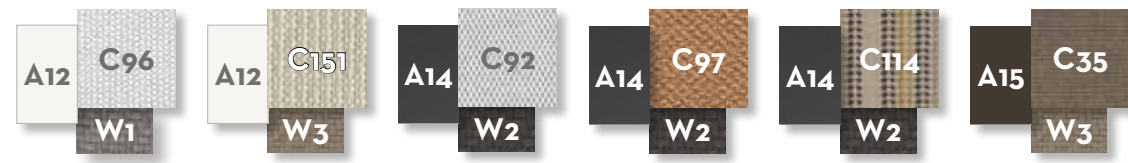

COFFEE TABLE 50X80 / CODE: LEATC5080

COFFEE TABLE 50X80 / CODE: LEATC5080

Width 50 | Depth 80 | Height 26

KG 15,0 | unit 1 0.13 mc | ☁️ | 🔧 | 🛠️