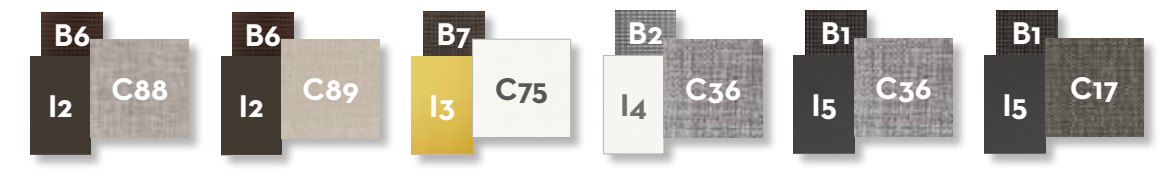

Width	Depth	Height	H. seat	H. cushion
100	100	64	46	37