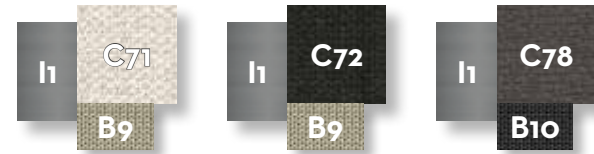

SOFA LOUNGE DX / CODE: GEOLONDX

Width 90 | Depth 170 | Height 65 | H. seat 39 | H. cushion 30

SOFA LOUNGE SX / CODE: GEOLON SX

Width 90 | Depth 170 | Height 65 | H. seat 39 | H. cushion 30

SOFA LOUNGE XL DX / CODE: GEOXLDX

Width 123 | Depth 143 | Height 65 | H. seat 39 | H. cushion 30

SOFA LOUNGE XL SX / CODE: GEOXLSX

Width 123 | Depth 143 | Height 65 | H. seat 39 | H. cushion 30

DAYBED / CODE: GEOBED

Width 146 | Depth 143 | Height 65 | H. seat 39 | H. cushion 30

LIVING ARMCHAIR / CODE: GEOPL

Width 86 | Depth 86 | Height 65 | H. seat 39 | H. cushion 15

LOUNGE FOLDING ARMCHAIR / CODE: GEOPLON

Width 65 | Depth 70 | Height 74 | H. seat 39 | H. cushion 3

COFFEE TABLE D60 / CODE: GEOTCD60

Width 60 | Depth 60 | Height 40

COFFEE TABLE 60X60 / CODE: GEOTC6060

Width 60 | Depth 60 | Height 40

COFFEE TABLE 80X80 / CODE: GEOTC8080

Width 80 | Depth 80 | Height 35

COFFEE TABLE 110X60 / CODE: GEOTC60110

Width 110 | Depth 60 | Height 35

SIDE TABLE 40X90 / CODE: GEOTL90

Width 40 | Depth 90 | Height 40