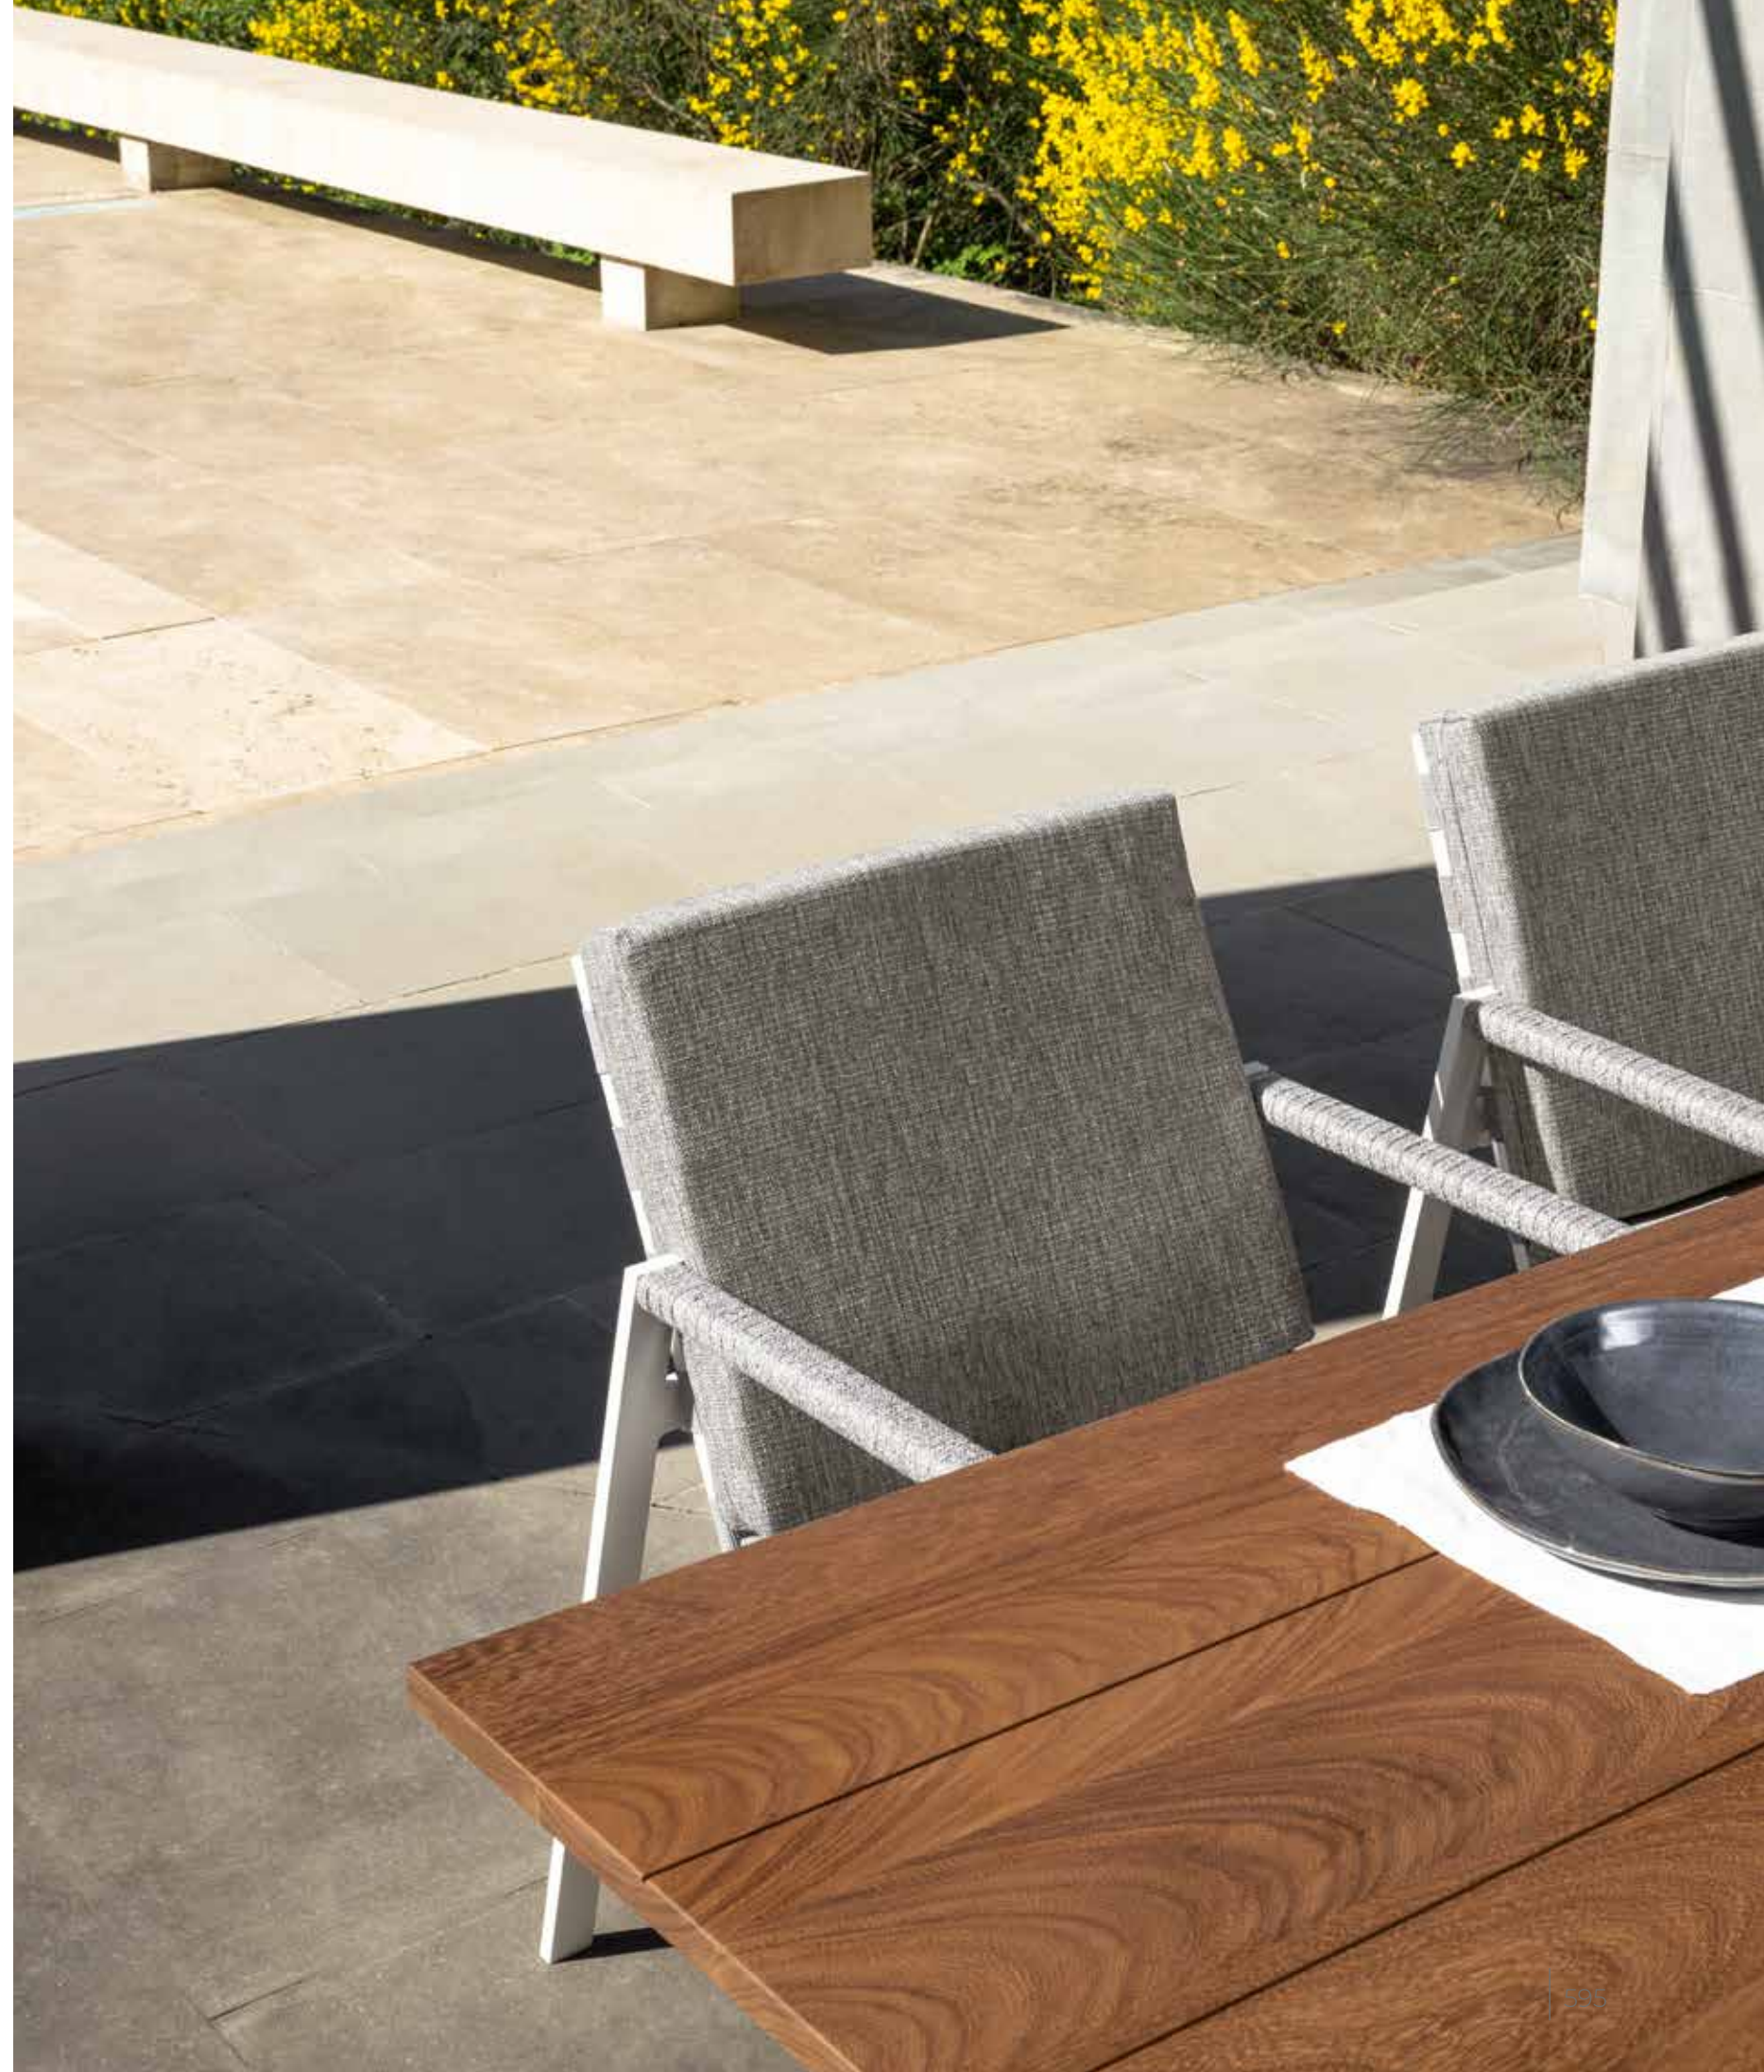

Cottagecollection

dining table & dining armchair
frame in white colour
cushions in light grey colour