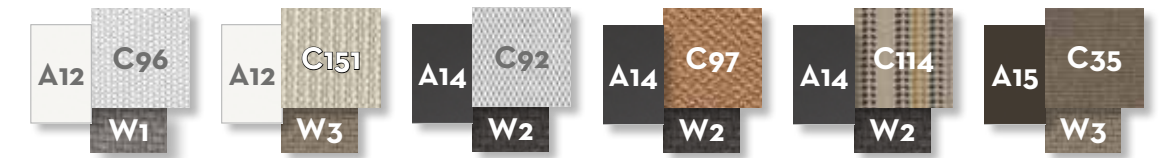

Width	Depth	Height	H. armrest	H. seat	H. cushion
186	86	69	58	41	17