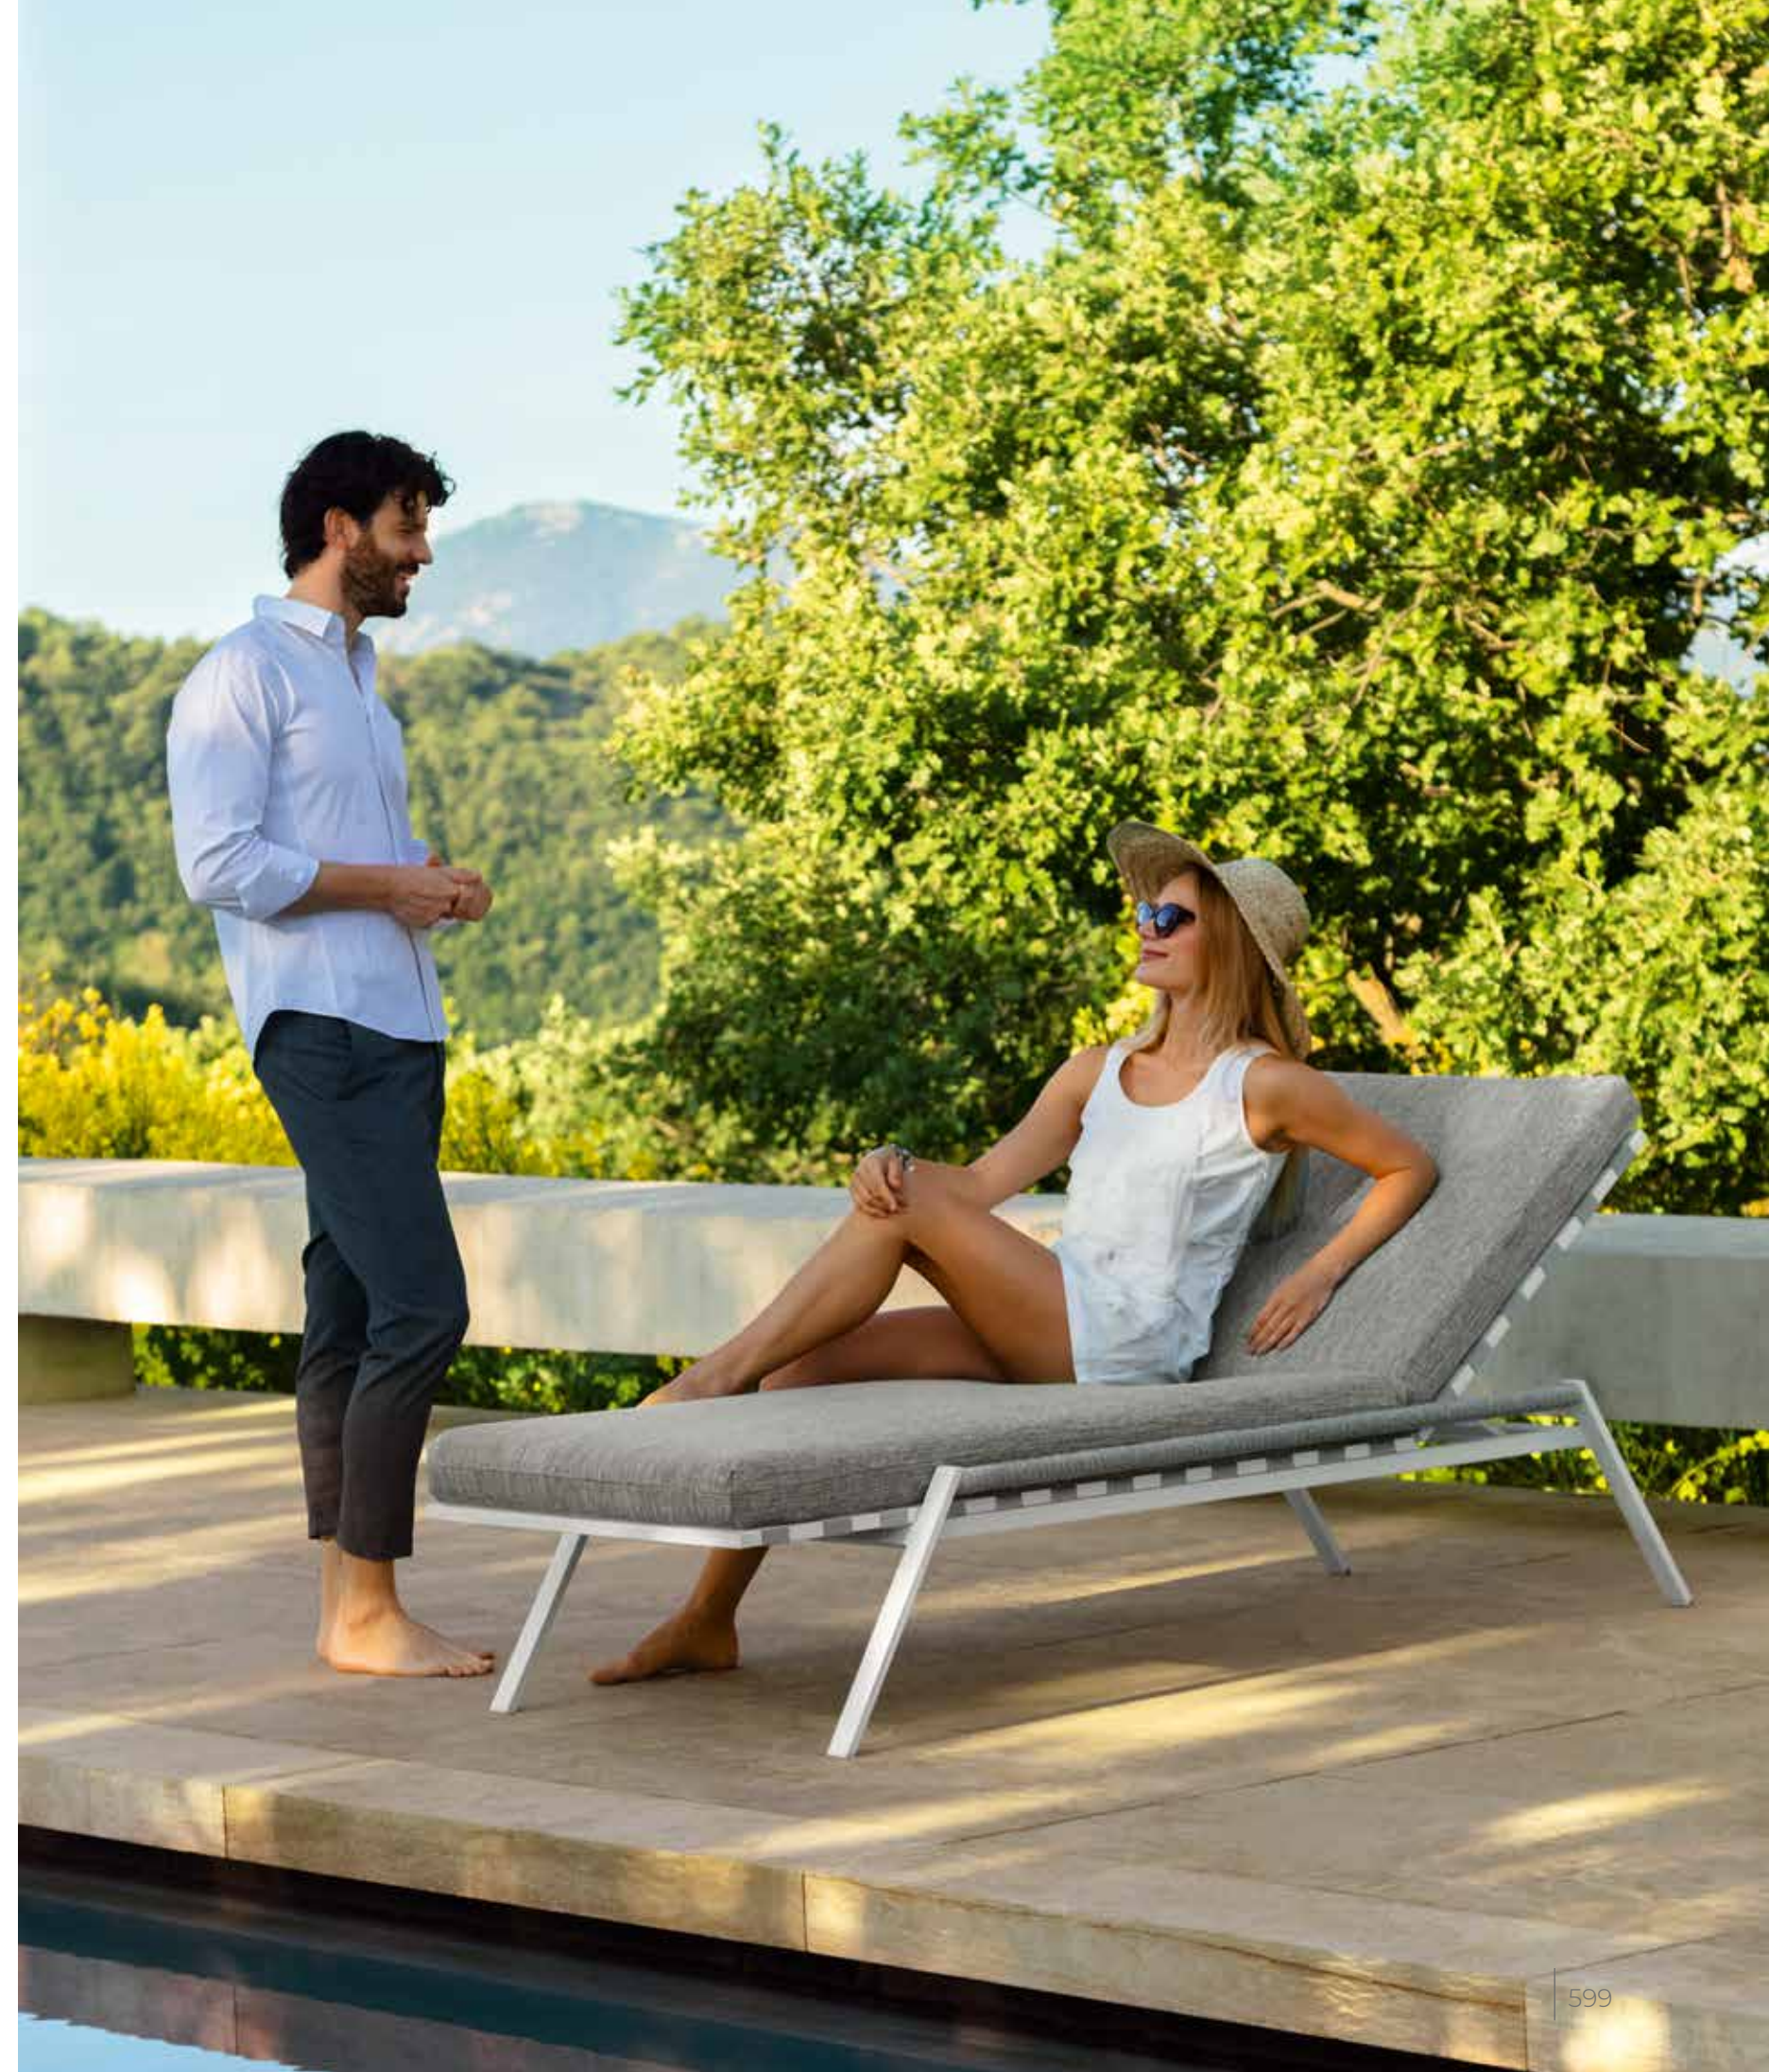

Cottagecollection

sunbed
white frame
cushions in light grey colour