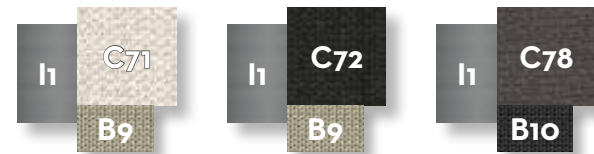

SOFA LOUNGE XL DX / CODE: GEOXLDX

Width 123 | Depth 143 | Height 65 | H. seat 39 | H. cushion 30

SOFA LOUNGE XL SX / CODE: GEOXLSX

Width 123 | Depth 143 | Height 65 | H. seat 39 | H. cushion 30

DAYBED / CODE: GEOBED