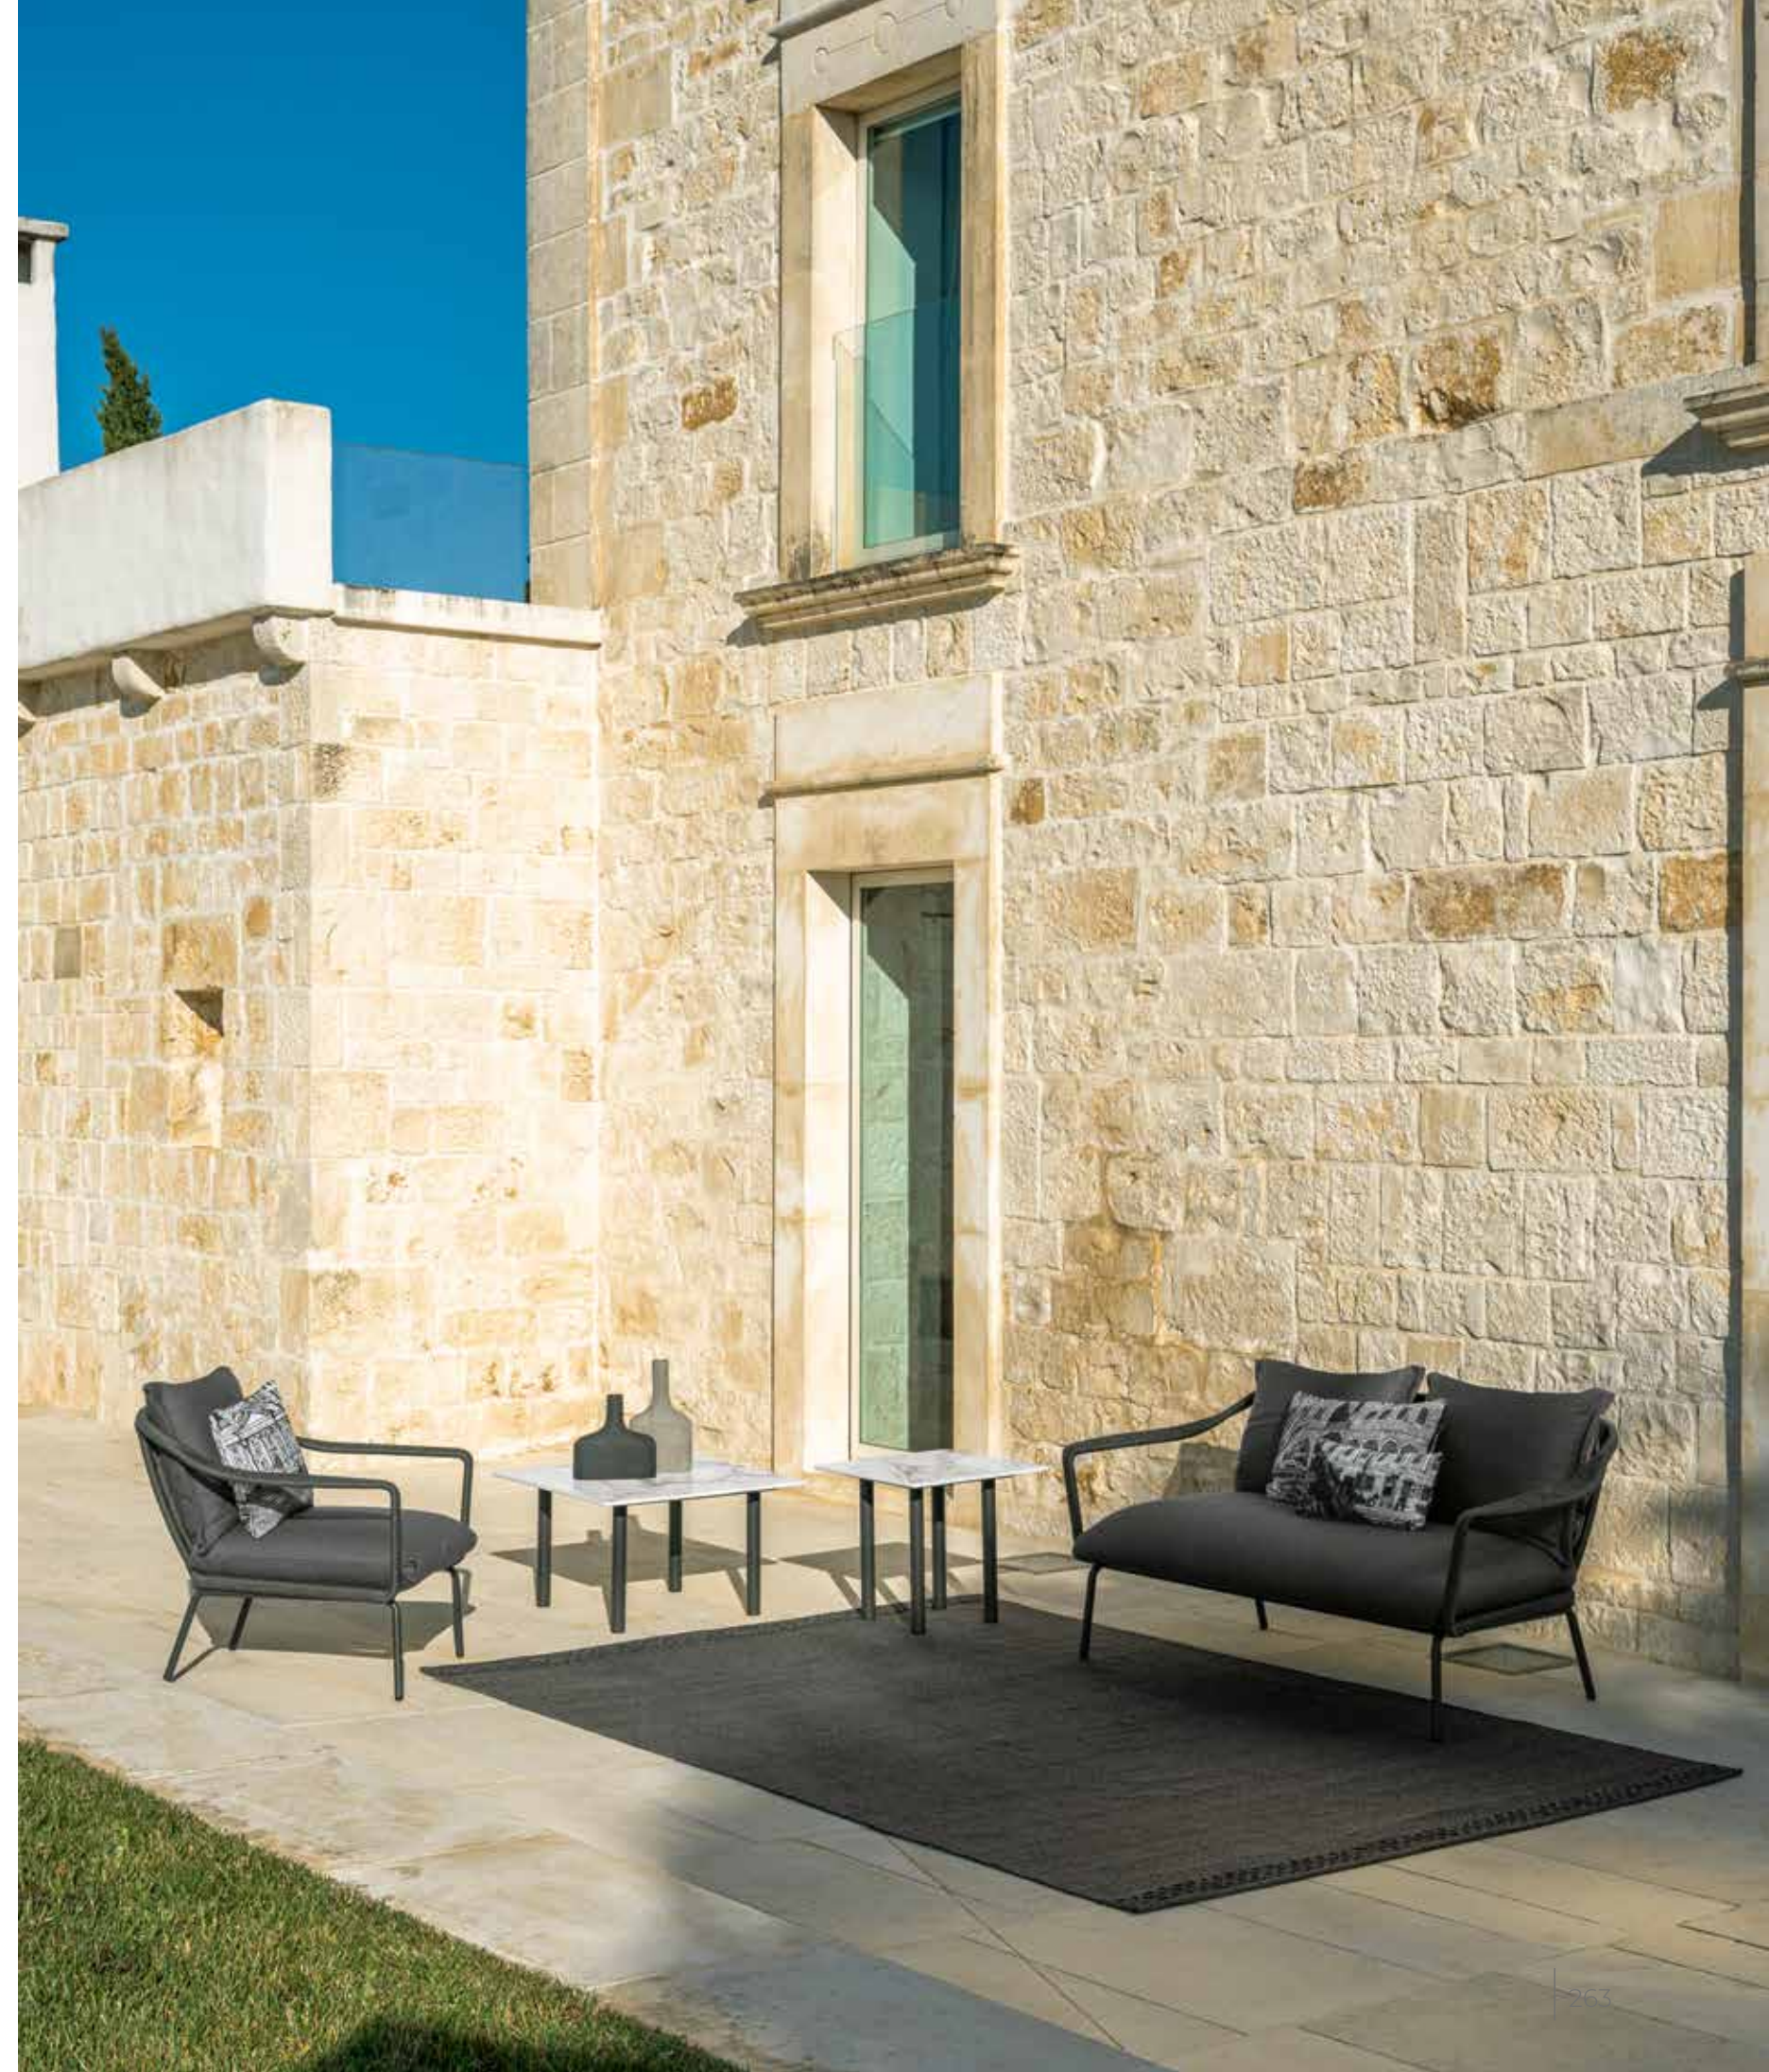

Cruisecollection

// Alu

sofa love seat, living armchair & Panama coffee table 50x50, 70x70
graphite frame
dark grey colour rope
cushions in dark grey colour
deco in city life pattern
top in gres calacatta