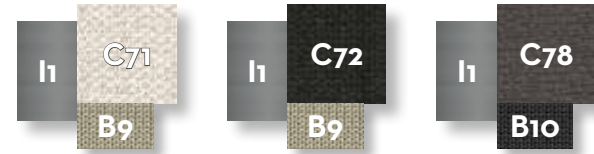

SOFA LOUNGE DX / CODE: GEOLONDX

Width 90 | Depth 170 | Height 65 | H. seat 39 | H. cushion 30

SOFA LOUNGE SX / CODE: GEOLON SX

Width 90 | Depth 170 | Height 65 | H. seat 39 | H. cushion 30

SOFA LOUNGE XL DX / CODE: GEOXLDX

Width 123 | Depth 143 | Height 65 | H. seat 39 | H. cushion 30

SOFA LOUNGE XL SX / CODE: GEOXLSX

Width 123 | Depth 143 | Height 65 | H. seat 39 | H. cushion 30

DAYBED / CODE: GEOBED

Width 146 | Depth 143 | Height 65 | H. seat 39 | H. cushion 30

LIVING ARMCHAIR / CODE: GEOPL

Width 86 | Depth 86 | Height 65 | H. seat 39 | H. cushion 15

LOUNGE FOLDING ARMCHAIR / CODE: GEOPLON

Width 65 | Depth 70 | Height 74 | H. seat 39 | H. cushion 3

COFFEE TABLE D60 / CODE: GEOTCD60

Width 60 | Depth 60 | Height 40

COFFEE TABLE 60X60 / CODE: GEOTC6060

Width 60 | Depth 60 | Height 40

COFFEE TABLE 80X80 / CODE: GEOTC8080

Width 80 | Depth 80 | Height 35

COFFEE TABLE 110X60 / CODE: GEOTC60110

Width 110 | Depth 60 | Height 35

SIDE TABLE 40X90 / CODE: GEOTL90

Width 40 | Depth 90 | Height 40