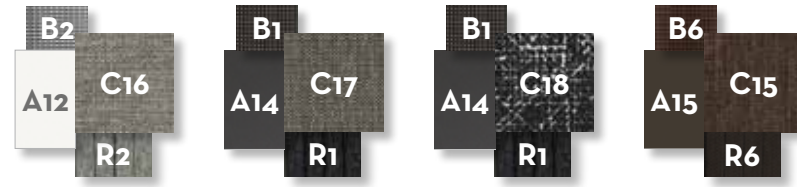

SOFA / CODE: COTDIV

Width	Depth	Height	H. armrest	H. seat	H. cushion
150	87	89	57	46	7