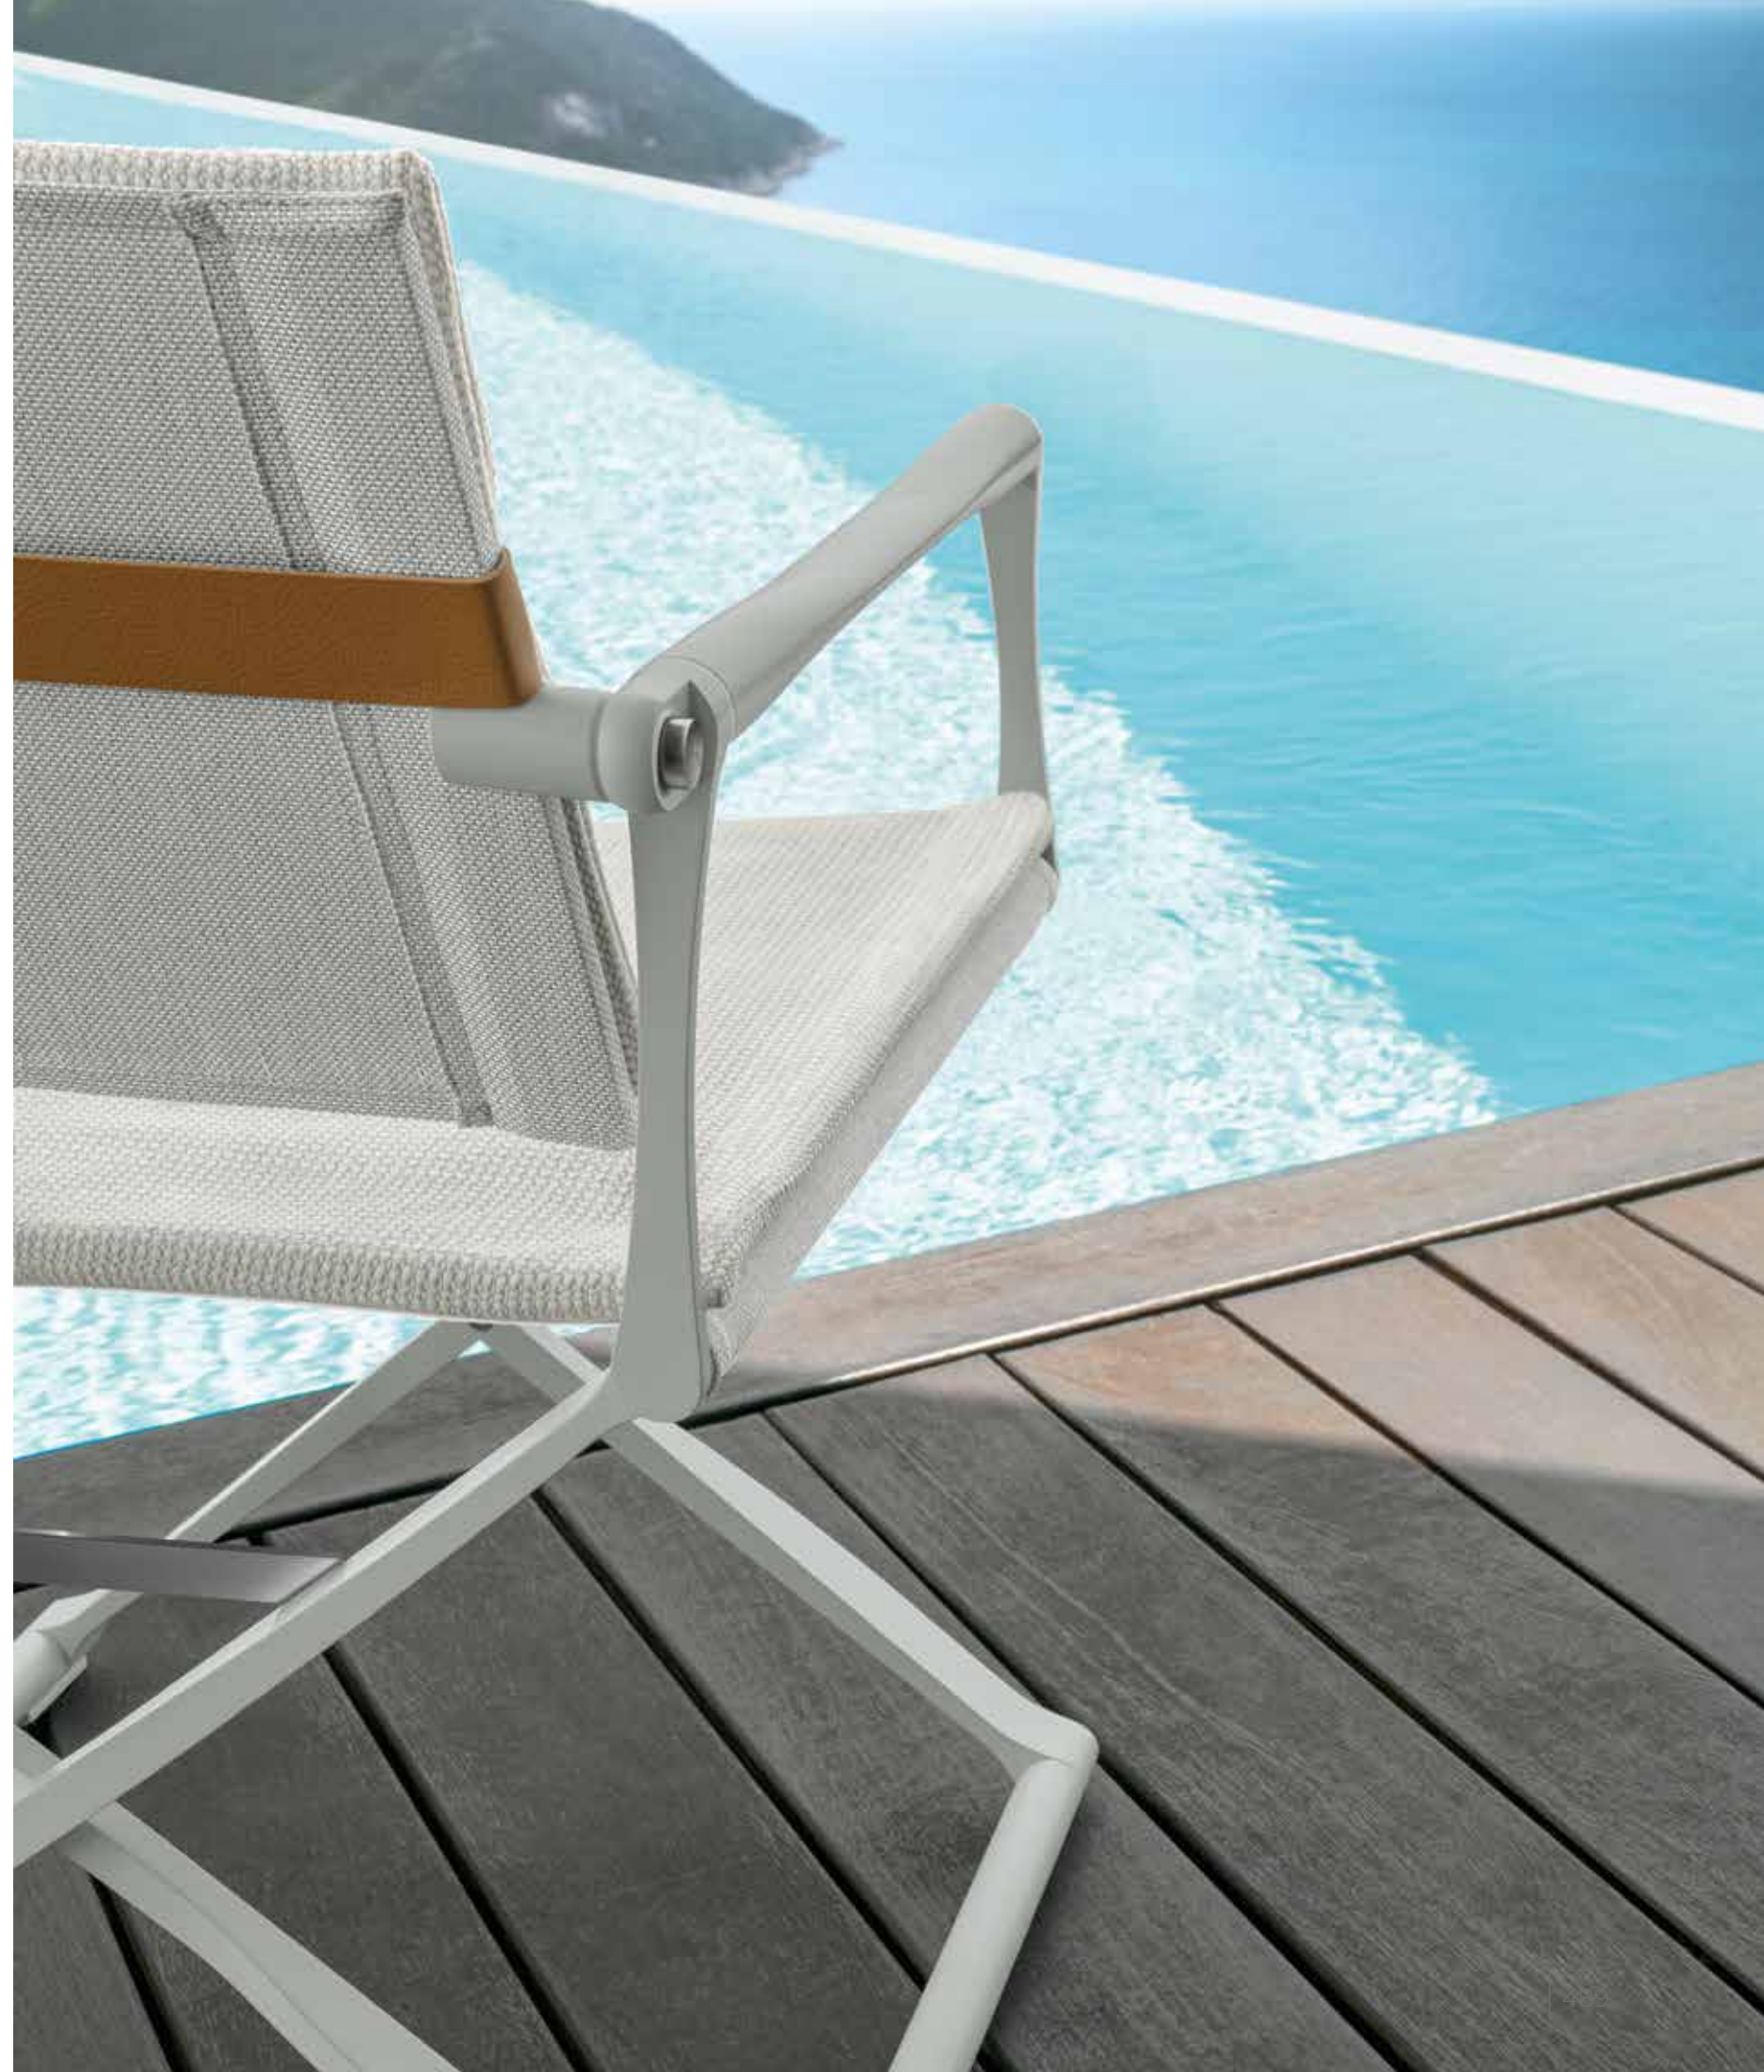

Rivieracollection

director chair
white frame
cushions & textilene in silver colour