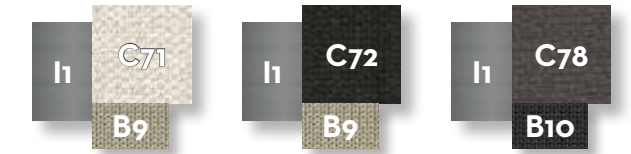

beige

dark green

dark grey

SOFA / CODE: GEODIV

Width	Depth	Height	H. seat	H. cushion
177	91	65	39	30

KG 64,0 | unit 1 1.15 mc | ☀️ | 🔧 | 🛠️

SOFA DX / CODE: GEODX

Width	Depth	Height	H. seat	H. cushion
173	91	65	39	30