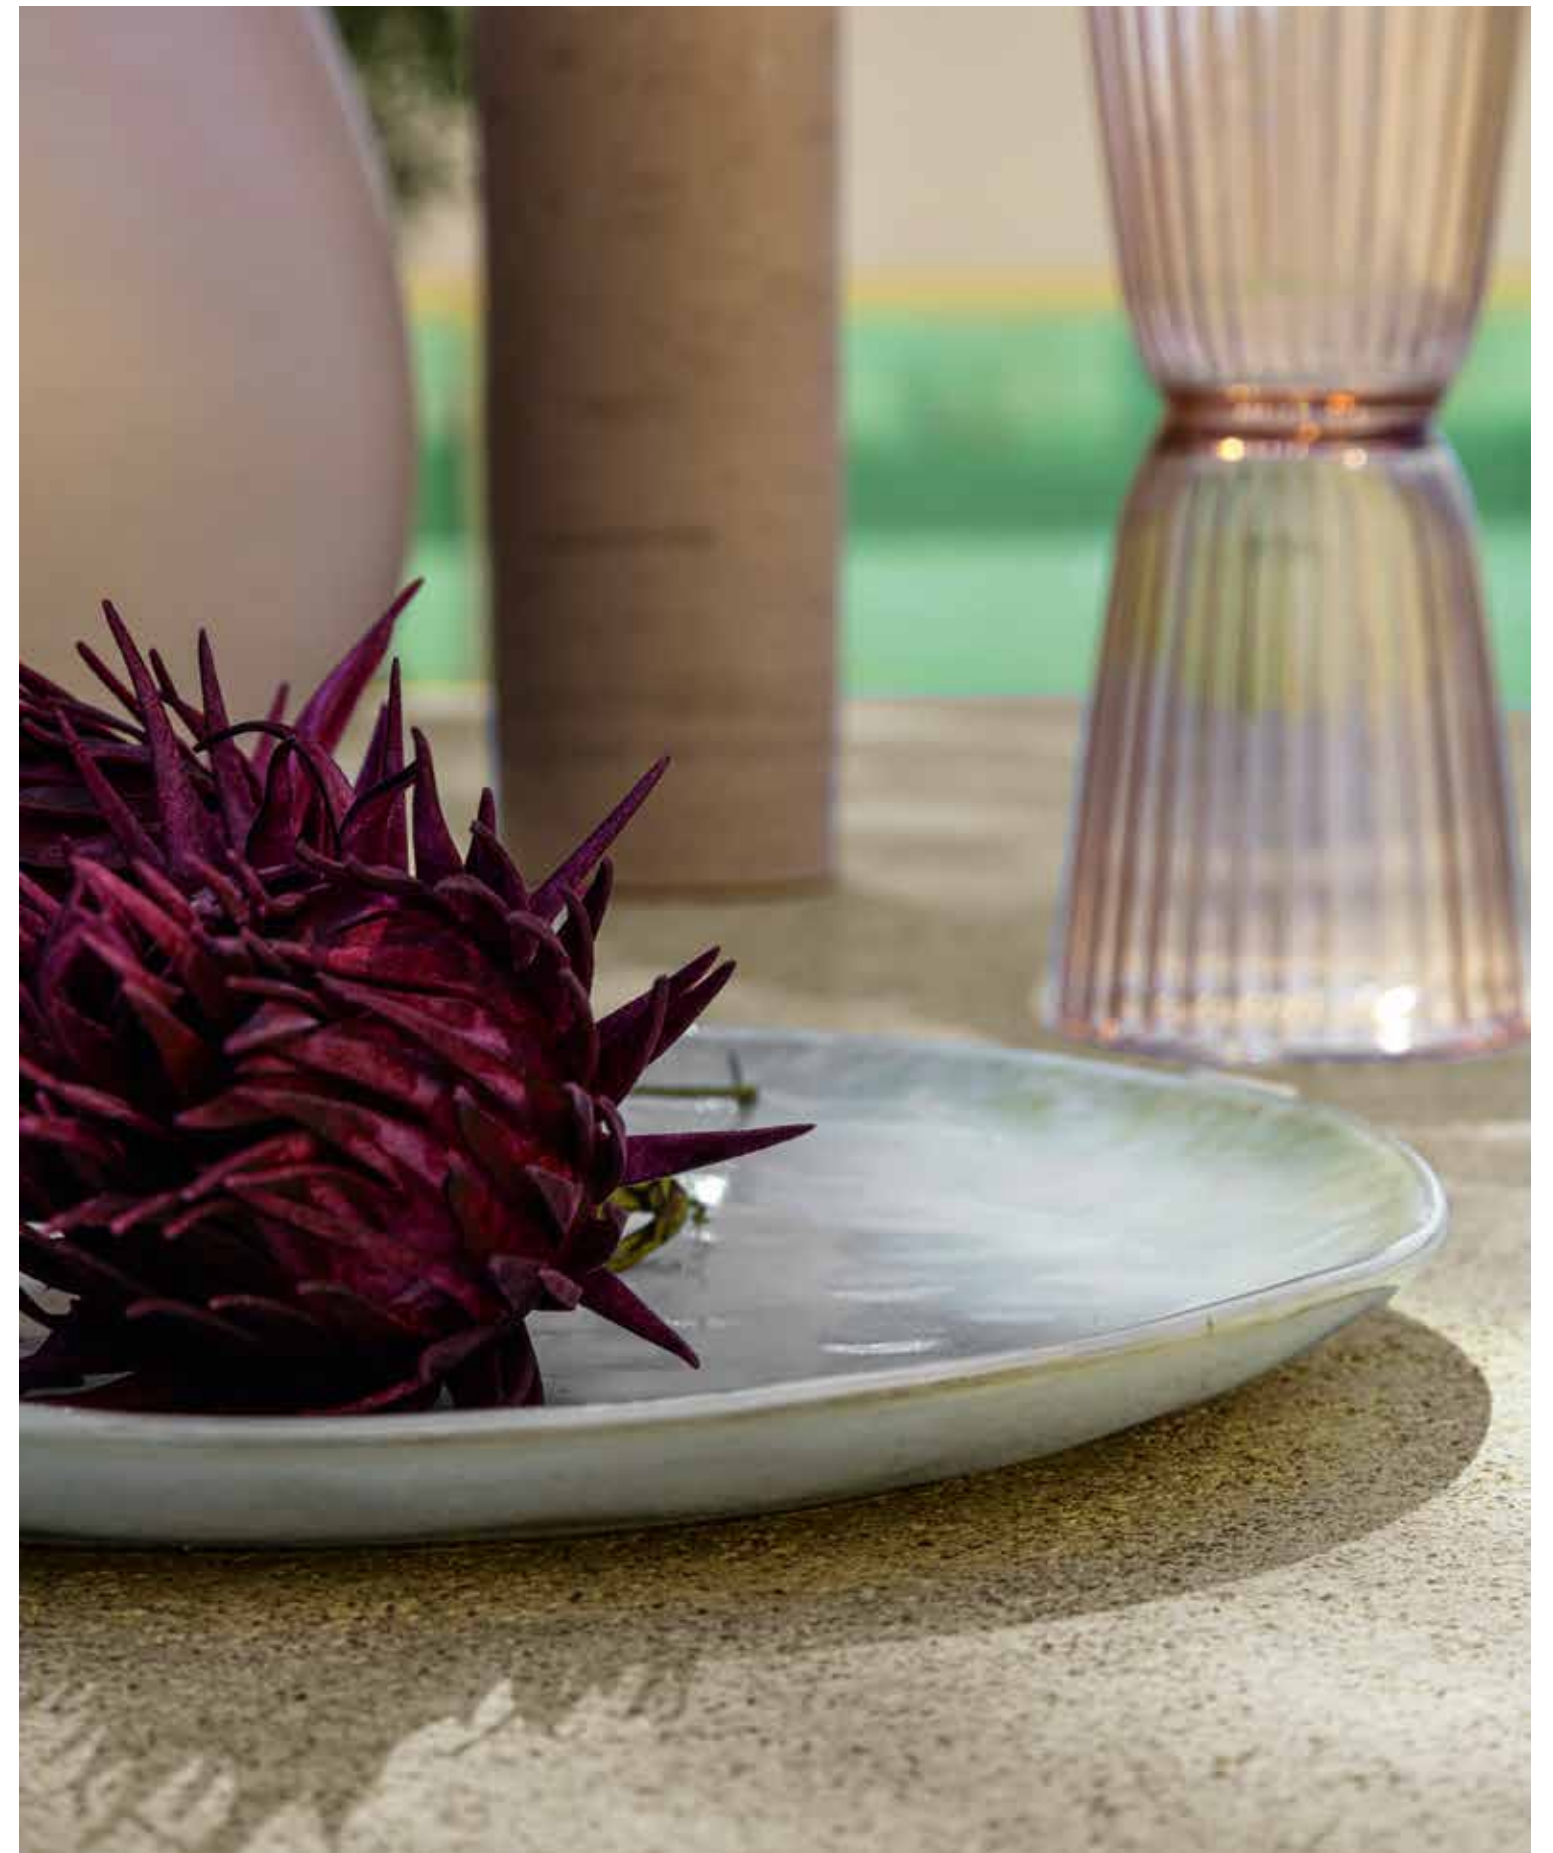

The Salinas collection draws inspiration from the homonymous natural region in Ibiza. Through this project, Ludovica + Roberto Palomba bring the typical refinement of the indoor world into the outdoor world, shortening the distance between the two environments, bringing them into continuity. The collection consists of sofas and armchairs in which the textile component is predominant. The padded belt and the precious metal details visible in the ends of the backrests create an elegant and timeless charm.