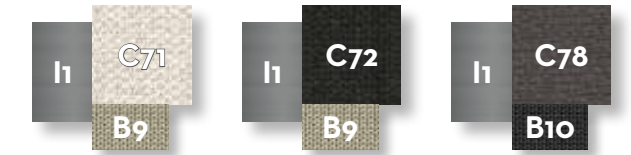

Width	Depth	Height	H. seat	H. cushion
173	91	65	39	30

KG 55,0 | unit 1 1.12 mc | ☀️ | 🔧 | 🛠️