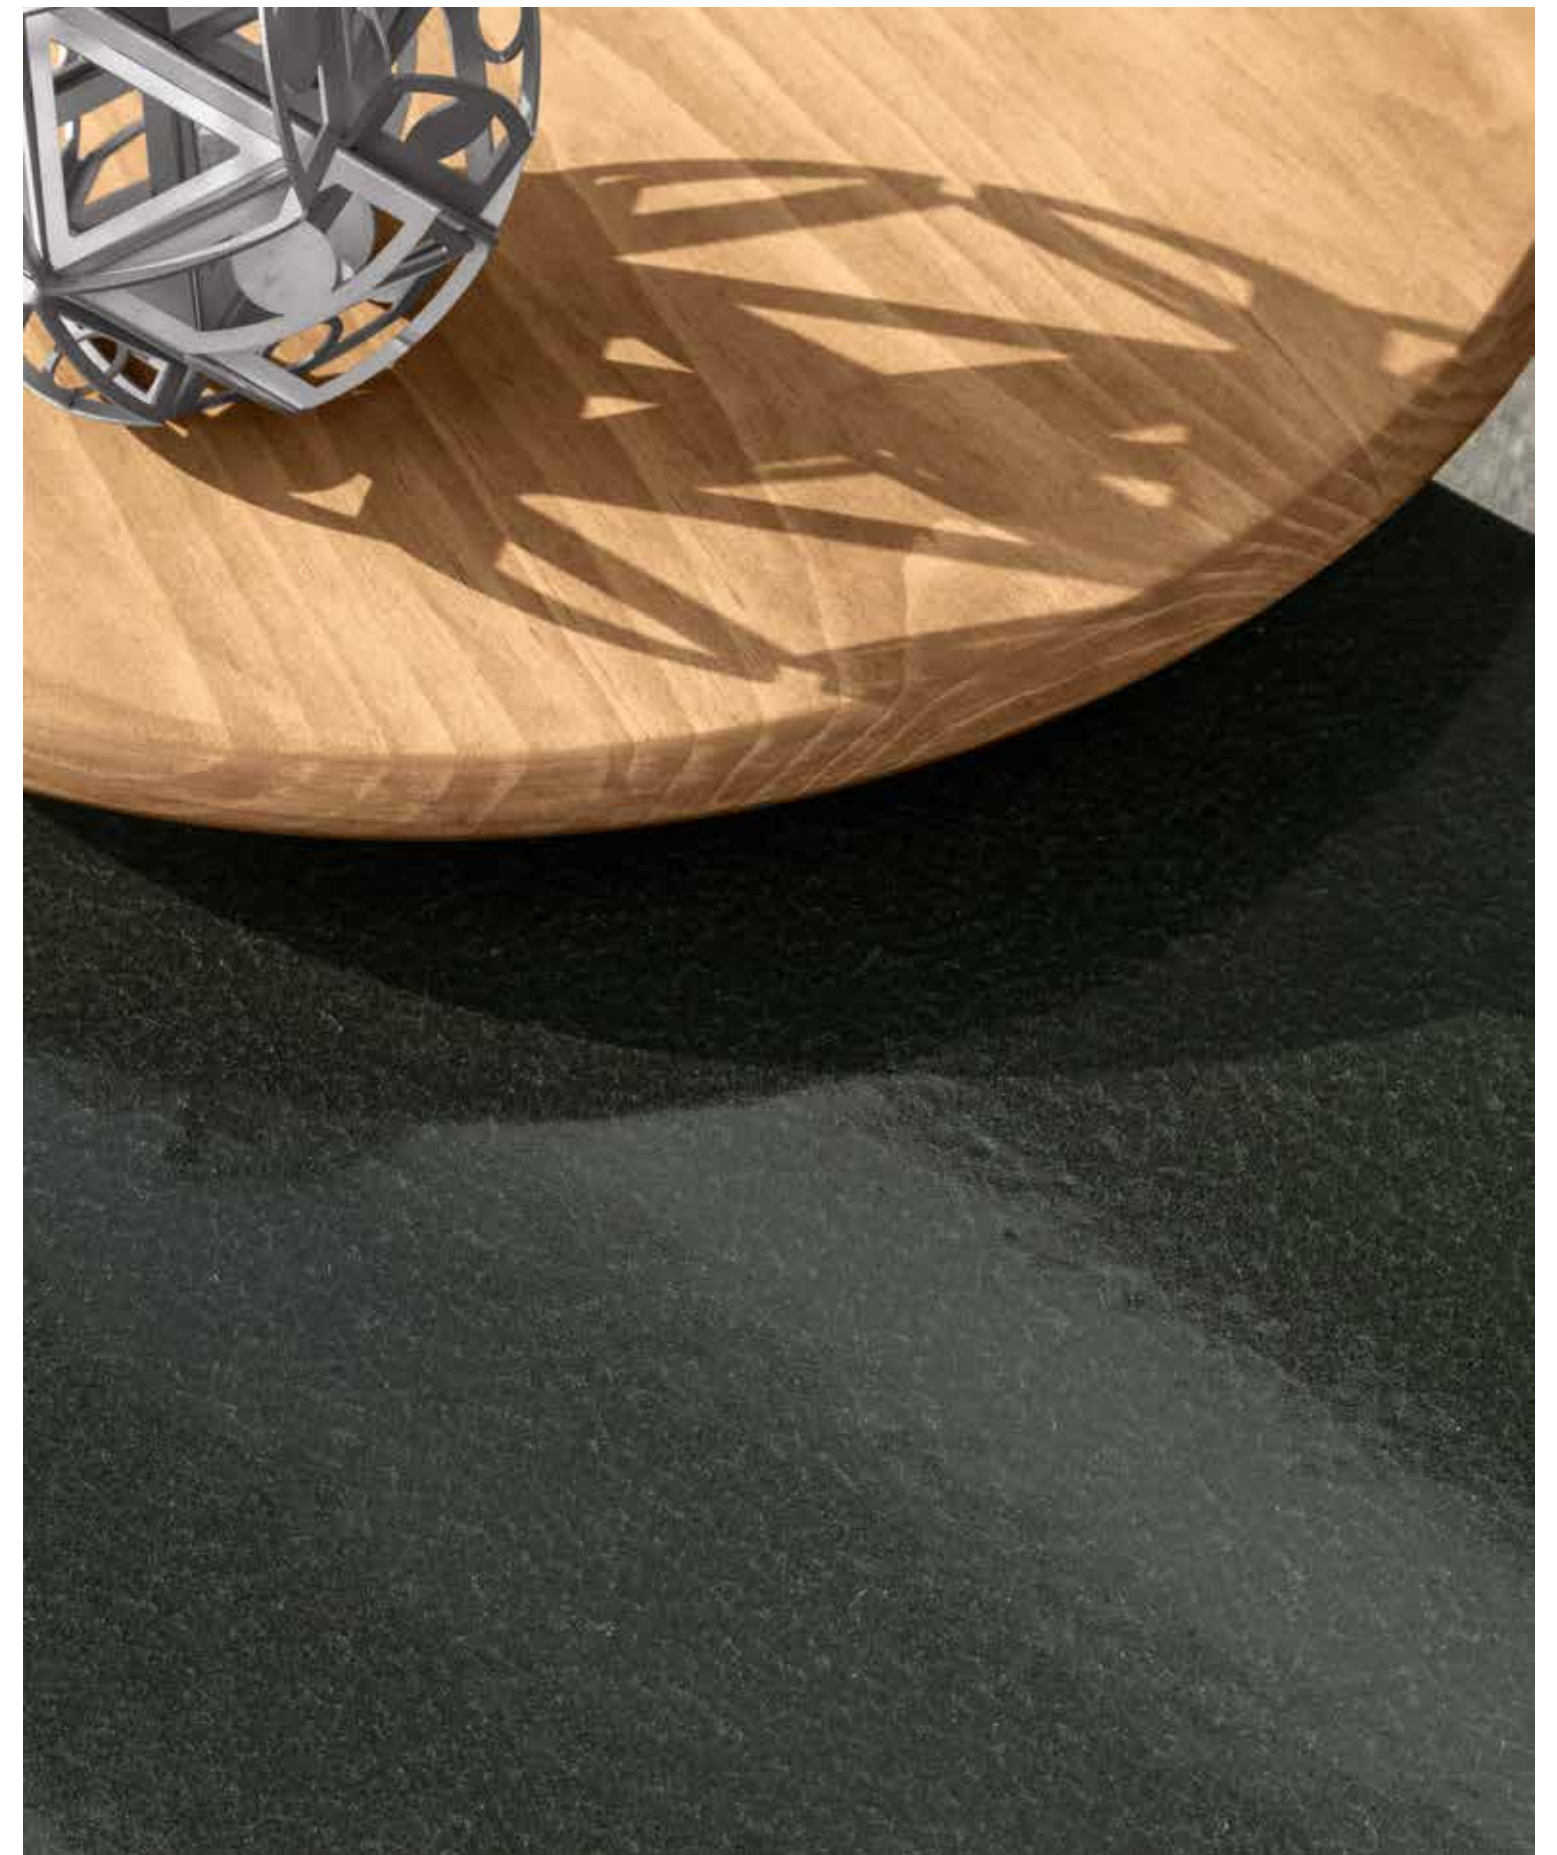

Width 45 | Depth 160 | Height 55

Width 155 | Depth 155 | Height 74

Width 150 | Depth 150 | Height 74

Width 250 | Depth 100 | Height 74

Width 50 | Depth 56 | Height 84 | H. seat 49 | H. cushion 3

Width 201 | Depth 81 | Height 23 | H. cushion 10