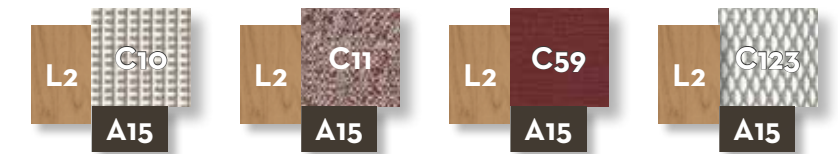

Width 160 | Depth 80 | Height 75 | H. seat 35 | H. cushion 5

LOUNGE ARMCHAIR / CODE: CLEPL

Width 90 | Depth 80 | Height 73 | H. seat 35 | H. cushion 5

ROCKING CHAIR / CODE: CLEPD

Width 90 | Depth 80 | Height 73 | H. seat 35 | H. cushion 5