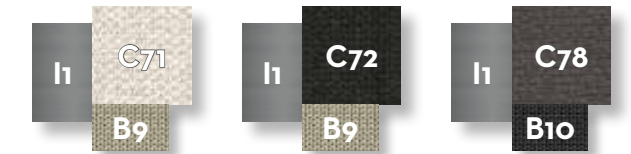

Width	Depth	Height	H. seat	H. cushion
173	91	65	39	30

KG 55,0 | unit 1 1.12 mc | ☀️ | 🔧 | 🛠️