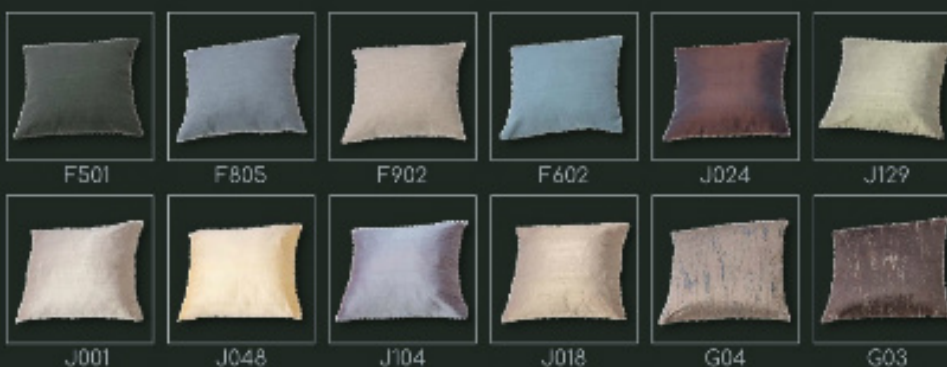

Wll-for

Uncompromising style for your home

The premium collection

1257004

Jedwab

Figar

Guerini

Silver Chao

Uncompromising style for your home

The premium collection

Luxurious cushions and fabrics together with Wll-for wallpapers create perfect harmony in your interior.

Size: 43 x 43 cm / zip fastening

Uncompromising style for your home
—The premium collection—