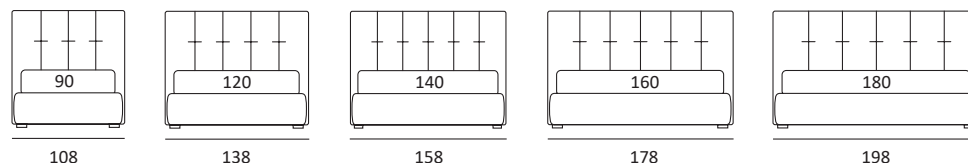

POSITIVE

DI SERIE:
 Piede in legno **Cubic** h cm 6, colore wengè

OPTIONAL:
 Piede in legno **Cubic** h cm 6-10, colori grigio, wengè
 Piede in legno **Classic** h cm 10, colori bianco, naturale, wengè

AS STANDARD:
Cubic wooden foot H 6 cm, colour: wenge

OPTIONALS:
Cubic wooden foot H 6-10 cm, colours: grey, wenge
Classic wooden foot H 10 cm, colours: white, natural, wenge

POSITIVE LIFT

DI SERIE:
 Piede in legno **Log** h cm 18, colore wengè

OPTIONAL:
 Piede in legno **Log** e **Classic** h cm 18, colori bianco, naturale, wengè
 Piede in metallo **Bill** h cm 18, finitura marrone moka
 Piede in metallo **Glam, Peak** e **Wily** h cm 18, finitura cromo, colori polvere, seta
 Piede in metallo **Hop** h cm 18, finitura manganese

AS STANDARD:
Log wooden foot H 18 cm, colour: wenge

OPTIONALS:
Log and **Classic** wooden foot H 18 cm, colours: white, natural, wenge
Bill metal foot H 18 cm, brown mocha finish
Glam, Peak and **Wily** metal foot H 18 cm, chrome finish, colours: powder, silk
Hop metal foot H 18 cm, manganese finish