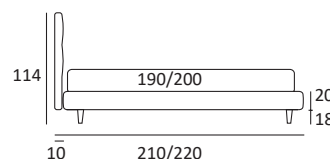

POSITIVE

DI SERIE:
 Piede in legno **Cubic** h cm 6, colore wengè

OPTIONAL:
 Piede in legno **Cubic** h cm 6-10, colori grigio, wengè
 Piede in legno **Classic** h cm 10, colori bianco, naturale, wengè

AS STANDARD:
Cubic wooden foot H 6 cm, colour: wenge

OPTIONALS:
Cubic wooden foot H 6-10 cm, colours: grey, wenge
Classic wooden foot H 10 cm, colours: white, natural, wenge

POSITIVE LIFT

DI SERIE:
 Piede in legno **Log** h cm 18, colore wengè

OPTIONAL:
 Piede in legno **Log** e **Classic** h cm 18, colori bianco, naturale, wengè
 Piede in metallo **Bill** h cm 18, finitura marrone moka
 Piede in metallo **Glam, Peak** e **Wily** h cm 18, finitura cromo, colori polvere, seta
 Piede in metallo **Hop** h cm 18, finitura manganese

AS STANDARD:
Log wooden foot H 18 cm, colour: wenge

OPTIONALS:
Log and **Classic** wooden foot H 18 cm, colours: white, natural, wenge
Bill metal foot H 18 cm, brown mocha finish
Glam, Peak and **Wily** metal foot H 18 cm, chrome finish, colours: powder, silk
Hop metal foot H 18 cm, manganese finish