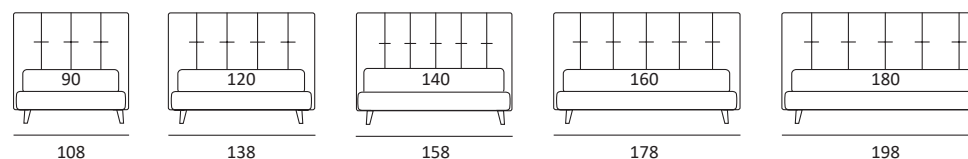

POSITIVE

DI SERIE:
 Piede in legno **Cubic** h cm 6, colore wengè

OPTIONAL:
 Piede in legno **Cubic** h cm 6-10, colori grigio, wengè
 Piede in legno **Classic** h cm 10, colori bianco, naturale, wengè

AS STANDARD:
Cubic wooden foot H 6 cm, colour: wenge

OPTIONALS:
Cubic wooden foot H 6-10 cm, colours: grey, wenge
Classic wooden foot H 10 cm, colours: white, natural, wenge

POSITIVE LIFT

DI SERIE:
 Piede in legno **Log** h cm 18, colore wengè

OPTIONAL:
 Piede in legno **Log** e **Classic** h cm 18, colori bianco, naturale, wengè
 Piede in metallo **Bill** h cm 18, finitura marrone moka
 Piede in metallo **Glam, Peak** e **Wily** h cm 18, finitura cromo, colori polvere, seta
 Piede in metallo **Hop** h cm 18, finitura manganese

AS STANDARD:
Log wooden foot H 18 cm, colour: wenge

OPTIONALS:
Log and **Classic** wooden foot H 18 cm, colours: white, natural, wenge
Bill metal foot H 18 cm, brown mocha finish
Glam, Peak and **Wily** metal foot H 18 cm, chrome finish, colours: powder, silk
Hop metal foot H 18 cm, manganese finish