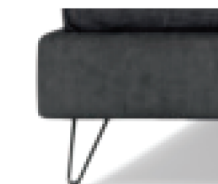

Piede CLASSIC
 H cm 14-18, colori bianco, naturale, wengè
 H 14-18 cm, colours white, natural, wengè

Piede LOG
 H cm 14-18, colori bianco, naturale, wengè
 H 14-18 cm, colours white, natural, wenge

PIEDI IN METALLO METAL FEET

Piede BILL
 H cm 14-18, finitura marrone moka
 H 14-18 cm, brown mocha finish

Piede GLAM
 H cm 14-18-24, finitura cromo, colori polvere, seta
 H 14-18-24 cm, chrome finish, colours powder, silk

Piede PEAK
 H cm 14-18, finitura cromo, colori polvere, seta
 H 14-18 cm, chrome finish, colours powder, silk