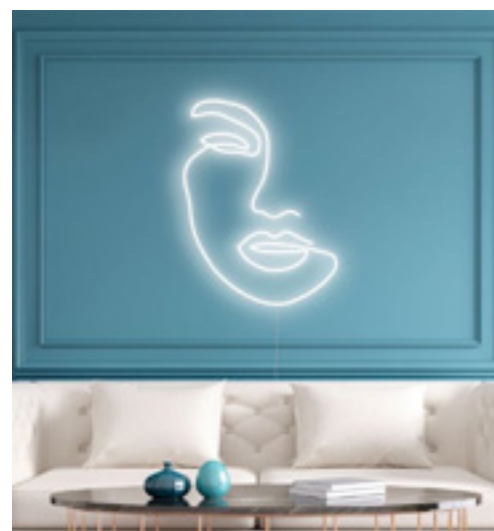

P456X780 L 500 cm.

P457X1480 L 1000 cm.

Linea luminosa 360° in materiale silconico morbido e sinuoso, luce uniforme senza la percezione di zone d'ombra, adatta ad ambienti sia interni che esterni. La lunghezza è assemblabile a piacere collegando i moduli uno con l'altro. Colore luce 3000 K - Ø 25 mm

360° luminous line in soft and sinuous silicone material, uniform light without the perception of shadow areas, suitable for both internal and external environments. The length can be assembled as desired by connecting the modules to each other. Light color 3000K - Ø 25 mm

LAMPADA A SOSPENSIONE
SUSPENDED LAMP

LAMPADA A PARATE
APPLIQUE LAMP

VASI IN VETRO _ GLASS VASES **NEWS**

HERM Collection

Vasi in vetro / Glasses vases

Herm small - Smoke grey
C218AX40
Ø 18 H 26 cm

Herm small - Smoke green
C218BX40
Ø 18 H 26 cm