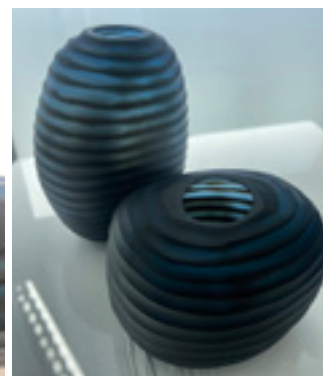

Tocco
C215AX55
L 14 P 14 H 43 cm

Tocco
C215BX55
L 21,5 P 21,5 H 33,5 cm

EVERY Collection

Vasi in vetro / Glasses vases

Every
C216BX60
L 23 P 18 H 30 cm

Every
C216AX60
L 28 P 121,5 H 20 cm

ARTE A MURO _ WALL ART **NEWS**