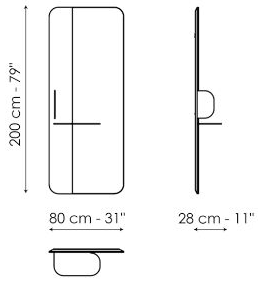

BONALDO

Blabla mirror

Designer: **Marconato and Zappa**

The Blabla entryway mirror with shelf is typified by an informal aesthetic which makes it an ideal accessory, both in domestic and hospitality contexts. The thin metal shelves,

offset from each other, offer all the convenience of a practical pocket emptier while their rounded profile adds dynamism to the panel's design.

Data sheet

Blaba mirror

Width: 80cm

Depth: 28cm

Height: 200cm