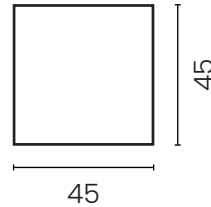

Energetic Expressions *Cushion*

DESIGN SHANTELL MARTIN, 2024

Double-faced printed cushion suitable for indoor environments. Available in one size.

Materials

Material: Acrylic
Fabric: Polyester fabric

4810IEE

Product use: Indoor locations

Packaging

No. of parcels: 1
Weight (kg): 1
Volume (m³): 0.032384
Dimensions (LxWxH): 46 x 44 x 16 cm

Made in Italy