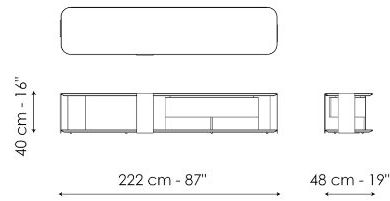

Data sheet

Paddle TV stand

Width: 222cm

Depth: 48cm

Height: 40cm

Paddle TV stand light

Width: 222cm

Depth: 48cm

Height: 40cm

Finishes

UPPER TOP AND LOWER TOP

Wood

Veneered wood
Walnut Canaletto

Veneered wood
Coal oak

DRAWER

Wood