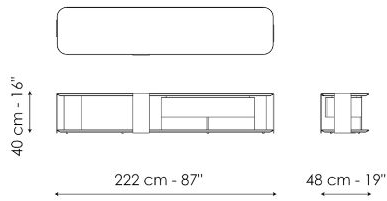

Data sheet

Paddle TV stand

Width: 222cm

Depth: 48cm

Height: 40cm

Paddle TV stand light

Width: 222cm

Depth: 48cm

Height: 40cm

Finishes

UPPER TOP AND LOWER TOP

Wood

Veneered wood
Walnut Canaletto

Veneered wood
Coal oak

DRAWER

Wood