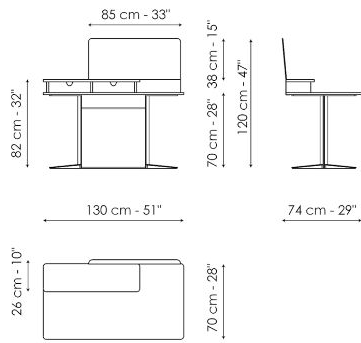

pared-back yet contemporary design. In the vanity version, the rectangular mirror and lacquered wood drawers complete the look, making it practical and suitable for everyday use. The Nelson modern writing desk with drawers can also be used as a home office ready to adapt seamlessly to every room in the home, becoming a faithful "ally" whatever the need.

Data sheet

Nelson vanity
Width: 130cm
Depth: 74cm
Height: 120cm

Nelson home office
Width: 130cm
Depth: 70cm
Height: 82cm

Finishes

TOP

Wood

Veneered wood
Walnut Canaletto

DRAWERS