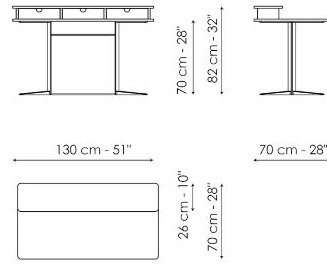

pared-back yet contemporary design. In the vanity version, the rectangular mirror and lacquered wood drawers complete the look, making it practical and suitable for everyday use. The Nelson modern writing desk with drawers can also be used as a home office ready to adapt seamlessly to every room in the home, becoming a faithful "ally" whatever the need.

Data sheet

Nelson vanity
Width: 130cm
Depth: 74cm
Height: 120cm

Nelson home office
Width: 130cm
Depth: 70cm
Height: 82cm

Finishes

TOP

Wood

Veneered wood
Walnut Canaletto

DRAWERS