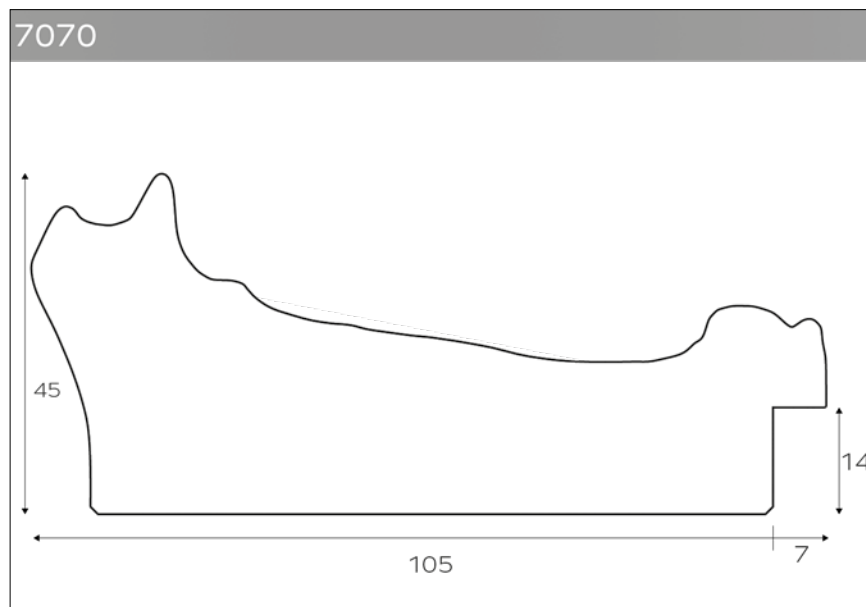

PARTENOPE

cod. 7070

7070/03