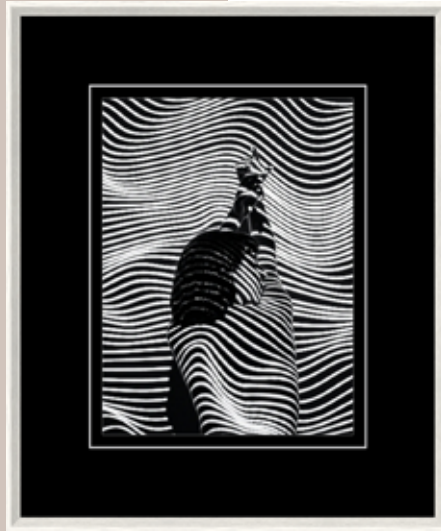

GIRL AND STRIPES
SP04 | 50x60
7110SP100420