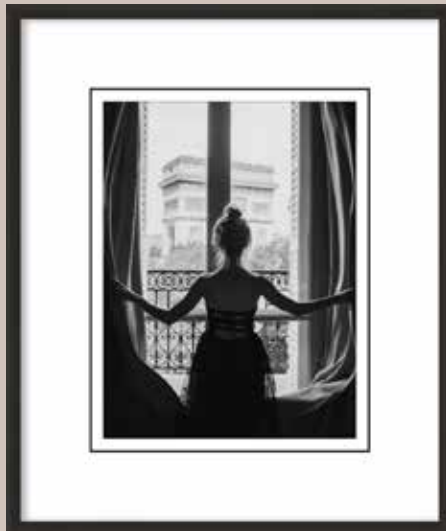

CHANEL BEACH
SP01 | 50x60
7110SP100120

HIGH HEELS IN CAR
SP02 | 50x60
7110SP140220

CHANEL SURFER
SP03 | 50x60
7110SP100320

KATE MOSS
SP07 | 60x80
7110SP140723

V-J DAY IN TIME
SP10 | 60x80
7110SP101023

GIRL AT WINDOW
SP05 | 50x60
7110SP140520