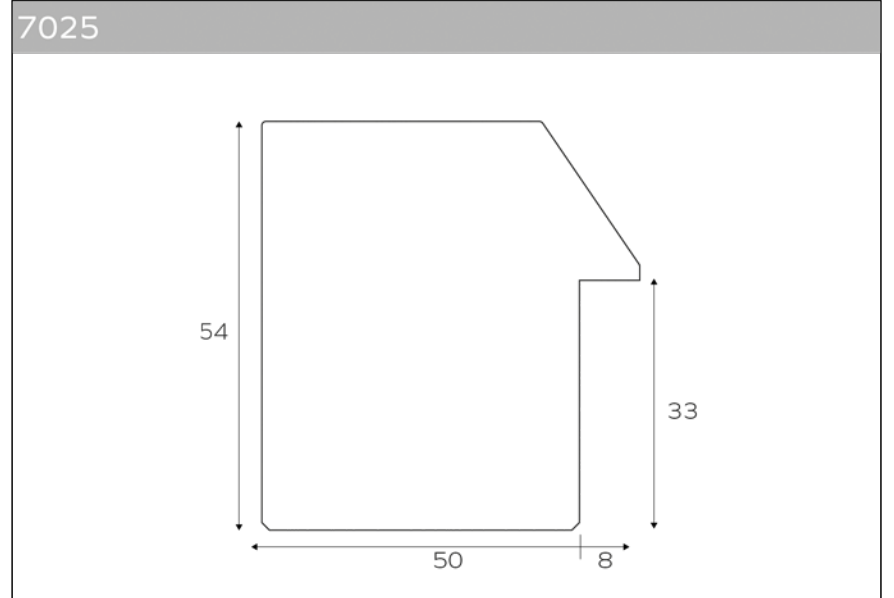

7025/04

7025/06