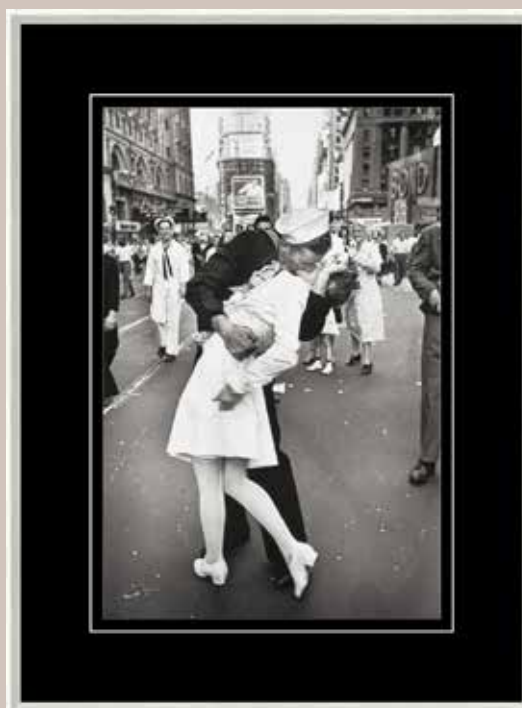

CHANEL BEACH
SP01 | 50x60
7110SP100120

HIGH HEELS IN CAR
SP02 | 50x60
7110SP140220

CHANEL SURFER
SP03 | 50x60
7110SP100320

KATE MOSS
SP07 | 60x80
7110SP140723

V-J DAY IN TIME
SP10 | 60x80
7110SP101023

GIRL AT WINDOW
SP05 | 50x60
7110SP140520