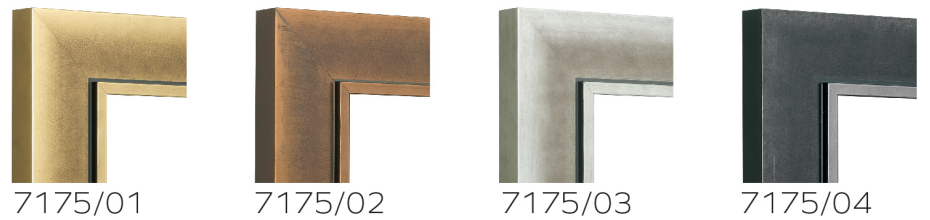

Oltre alla cornice proposta è possibile scegliere tra le seguenti alternative:

In addition to the suggested frame, you can choose from the following alternatives:

Olimpia

Norma

Forgia