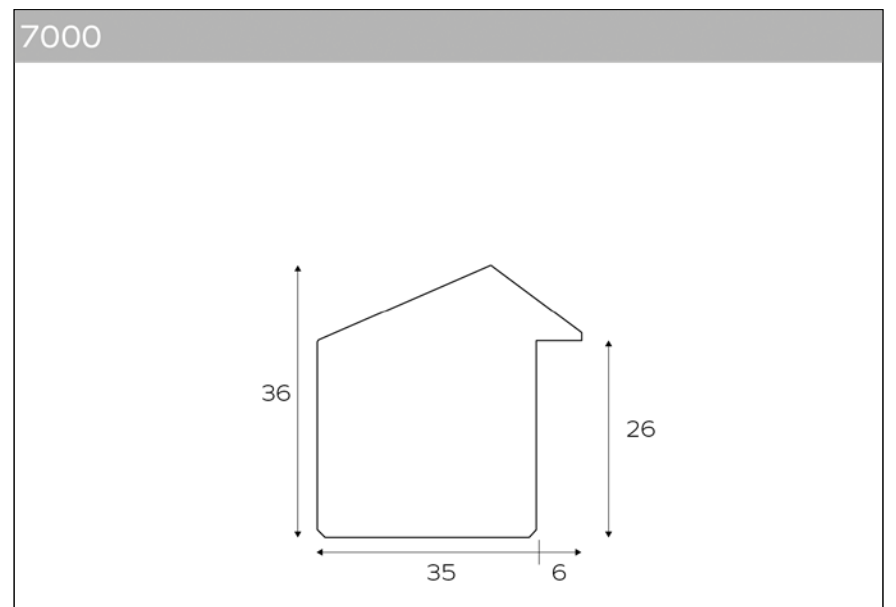

FORGIA

cod. 7000

7000/03