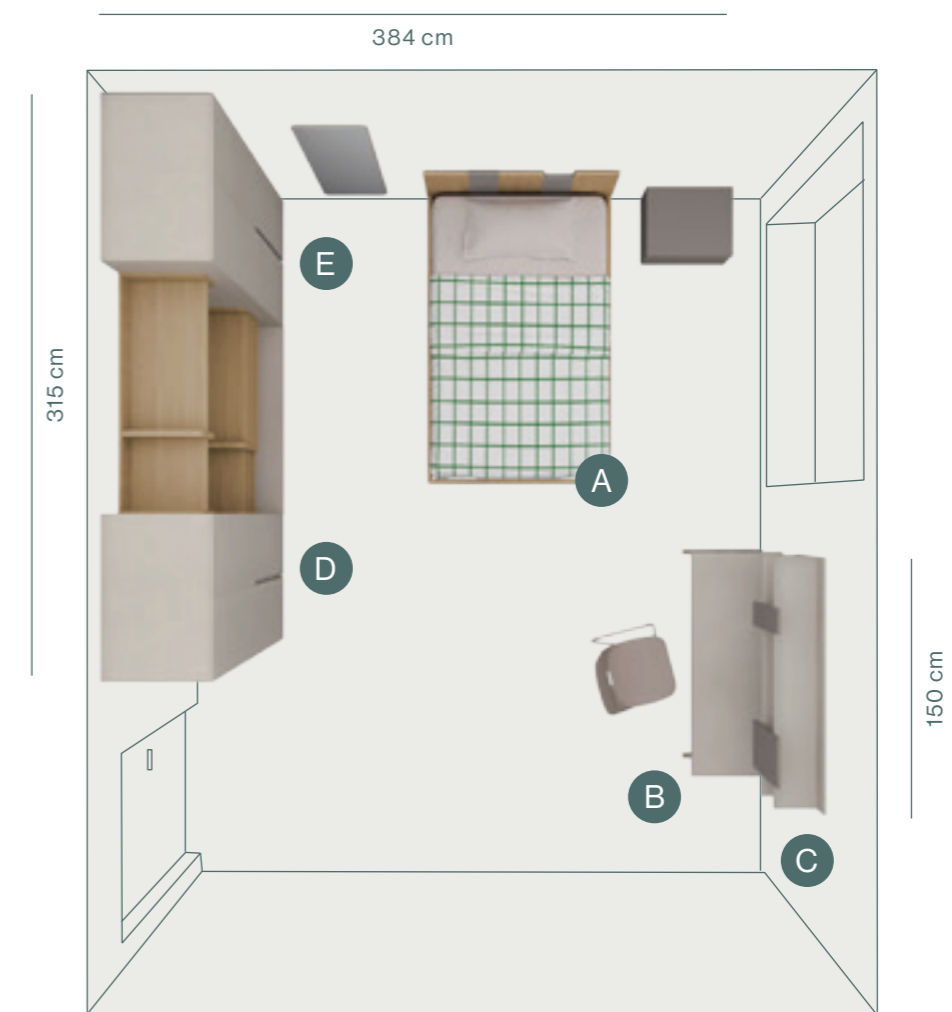

Front view of Strike bed in Rovere  
and Platino melamine.

ambiente 13 mq

lui / lei