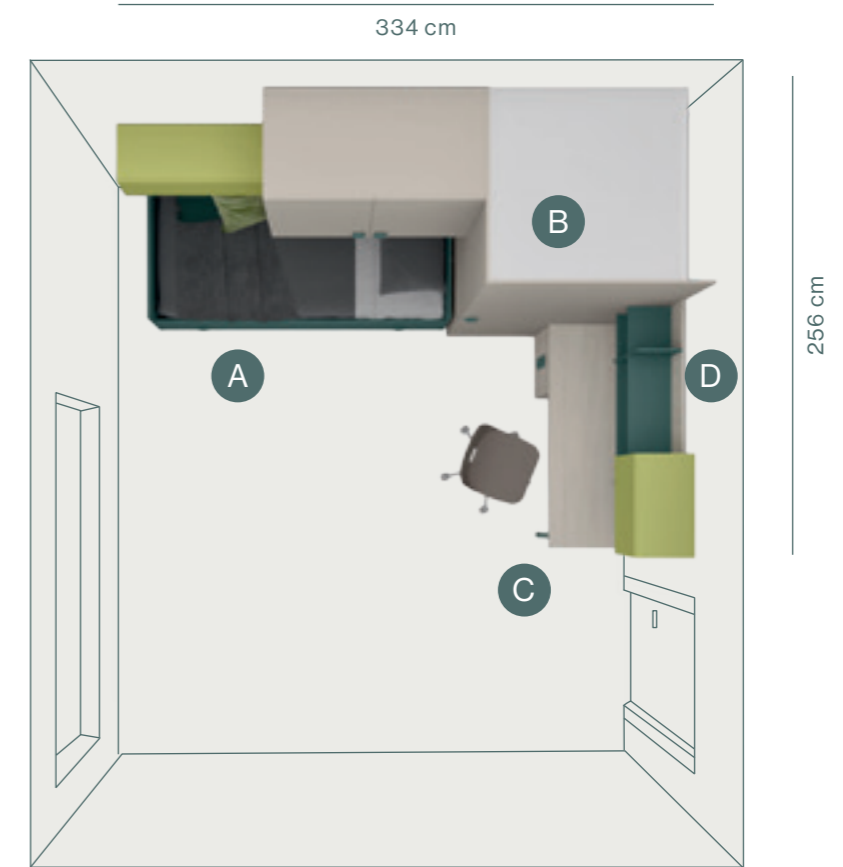

*Study zone made up of 50 desk with Greca leg and a chest of drawer, Gregg wall units and hinged door wall unit.*

Divano letto con rete estraibile aperta.  
Pensile con anta ribalta aperta.

Sofa bed with sliding bed base.  
Wall unit with flap door opened.