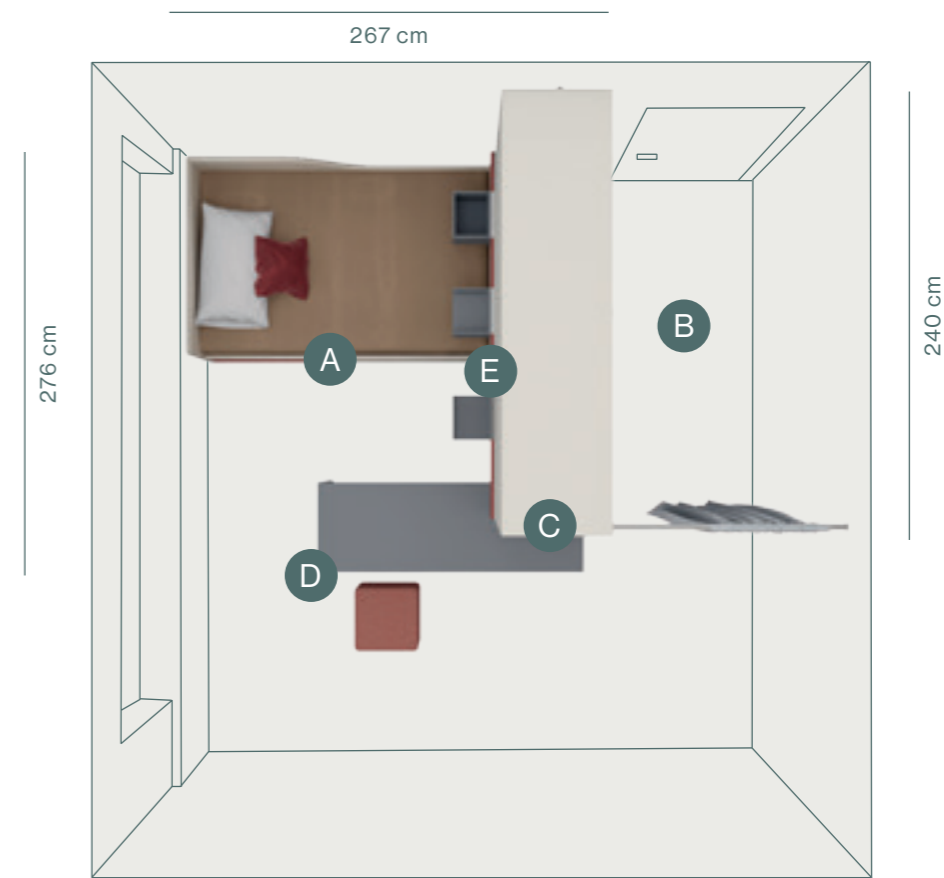

ambiente 13,5 mq

25

- A - Divano letto Hidro con rete da 120cm
- B - Cabina armadio Be-Face
- C - Terminale libreria
- D - Scrivitoio tipo 45 con gamba basic e libreria L 180 cm
- E - Barra Surf