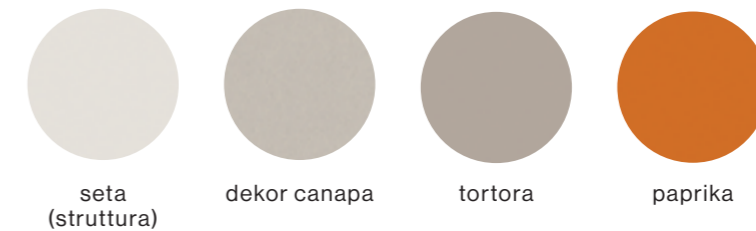

19

- A – Divano letto Paf con rete da 90cm
- B – Casellari Qubo
- C – Colonna armadio duplo con maniglia T72
- D – Armadio Corner con maniglia T71
- E – Scrivania tipo 50 con gamba libreria L 150 cm