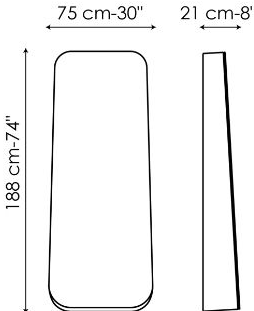

BONALDO

Obel

Obel is an important standing frameless wall mirror that, thanks to its large reflective surface, allows the individual to play the starring role. The trapezoidal shape, consisting of a thin structure with blunt contours, has a wider thickness at the base and a narrower one at the top, giving movement to the whole. The wooden structure, which gives the vertical

mirror volume and richness, is available in American walnut. Obel's conspicuous size, as well as the rounded and sinuous profile, ensures a spectacular result of great impact. Its pure and slender monolithic presence is able to expand and decorate any space with lightness and sophistication: this is when functionality is in perfect agreement with beauty.

Data sheet

Width: 75cm
Depth: 21cm
Height: 188cm

Finishes

FRAME

Wood

Veneered wood
American walnut

Materials, fabrics, leathers, colors and finishes are approximate and may slightly differ from actual ones. You can find the complete collection of Bonaldo fabrics and leathers on the website