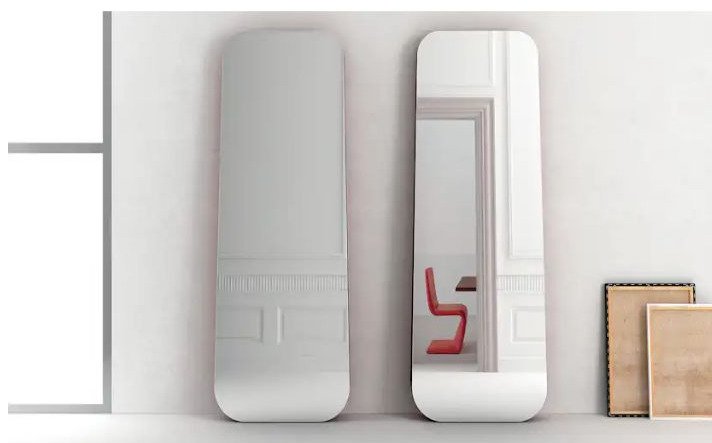

BONALDO

Obel

Obel is an important standing frameless wall mirror that, thanks to its large reflective surface, allows the individual to play the starring role. The trapezoidal shape, consisting of a thin structure with blunt contours, has a wider thickness at the base and a narrower one at the top, giving movement to the whole. The wooden structure, which gives the vertical

mirror volume and richness, is available in American walnut. Obel's conspicuous size, as well as the rounded and sinuous profile, ensures a spectacular result of great impact. Its pure and slender monolithic presence is able to expand and decorate any space with lightness and sophistication: this is when functionality is in perfect agreement with beauty.

Data sheet

Width: 75cm
Depth: 21cm
Height: 188cm

Finishes

FRAME

Wood

Veneered wood
American walnut

Materials, fabrics, leathers, colors and finishes are approximate and may slightly differ from actual ones. You can find the complete collection of Bonaldo fabrics and leathers on the website