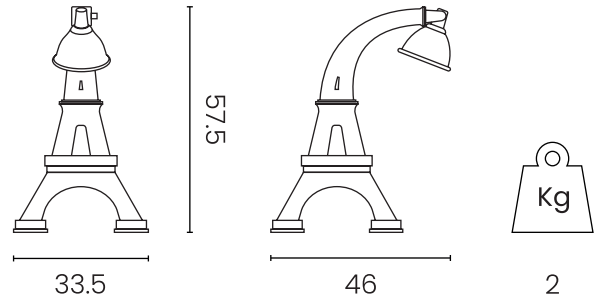

## Paris M Lamp

DESIGN STUDIO JOB

Table/floor Lamp in rotomolded recyclable polyethylene with spin-formed adjustable dome in anodized aluminum.  
Suitable for indoor dry locations.

### Main specifications

Light source type: E14 LED bulb max 4,5W  
Voltage (V): 220-240V AC  
Source flux (lm): 470  
Light color (K): 2700  
CRI>: 80  
Light emission: Direct  
Control: On/off switch  
Dimmable: No  
Plug type: EU  
Product use: Indoor dry location

### Packaging

No. of parcels: 1  
Weight (kg): 3  
Volume (m³): 0.1  
Dimensions (LxWxH): 47.9 x 35.5 x 61.8 cm