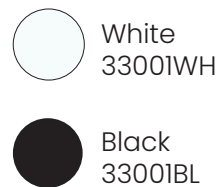

## Paris M Lamp

DESIGN STUDIO JOB

Table/floor Lamp in rotomolded recyclable polyethylene with spin-formed adjustable dome in anodized aluminum.  
Suitable for indoor dry locations.

### Materials

Body: Batch coloured polyethylene  
Shader: Anodized aluminum

### Main specifications

Light source type: E14 LED bulb max 4,5W  
Voltage (V): 220-240V AC  
Source flux (lm): 470  
Light color (K): 2700  
CRI>: 80  
Light emission: Direct  
Control: On/off switch  
Dimmable: No  
Plug type: EU  
Product use: Indoor dry location