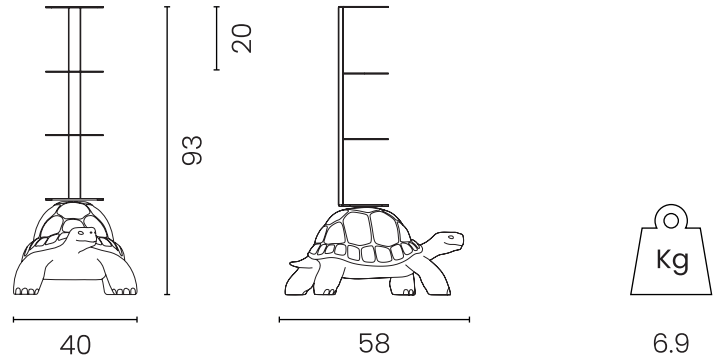

Turtle Carry Bookcase

DESIGN MARCANTONIO

Bookcase in spray-painted steel mounted on a recyclable batch-colored polyethylene base. Suitable for indoor dry locations.

Materials

Base: Batch coloured polyethylene
Table: Wood

Packaging

No. of parcels: 2

Base
Weight (kg): 4
Volume (m³): 0.07
Dimensions (LxWxH): 59 x 40.6 x 31

Product use: Indoor dry locations

Bookcase
Weight (kg): 4.18
Volume (m³): 0.04
Dimensions (LxWxH): 91 x 20 x 25 cm