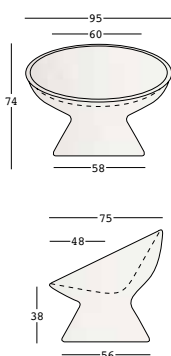

8455
● U1

30116
● sabbia/
sandy] [☀️

30117
● bianco perla/
pearl white] [☀️

30118
● rosa/
pink] [☀️

30119
● bianco/
white] [☀️

30120
● beige/
beige] [☀️

30121
● azzurro/
light blue] [☀️

GROSS WEIGHT:
kg 20,4