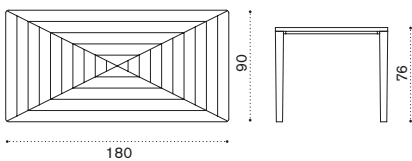

Ethi-Care

Square dining table 90x90

→ 10 → 4 | 1 box 100X100X19H 23 Kg

Item	Description
FDTPQT5	Pickled teak
FDTPQT1	Teak
COVER124	Rain cover 91 x 91 h74

Rectangular dining table 180x90

→ 29 → 6-8 | 1 box 100X190X19H 38 Kg