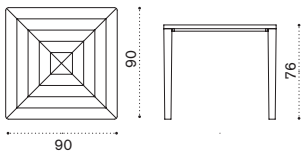

Ethi-Care

Square dining table 90x90

→ 10 → 4 | 1 box 100X100X19H 23 Kg

Item	Description
FDTPQT5	Pickled teak
FDTPQT1	Teak
COVER124	Rain cover 91 x 91 h74

Rectangular dining table 180x90

→ 29 → 6-8 | 1 box 100X190X19H 38 Kg