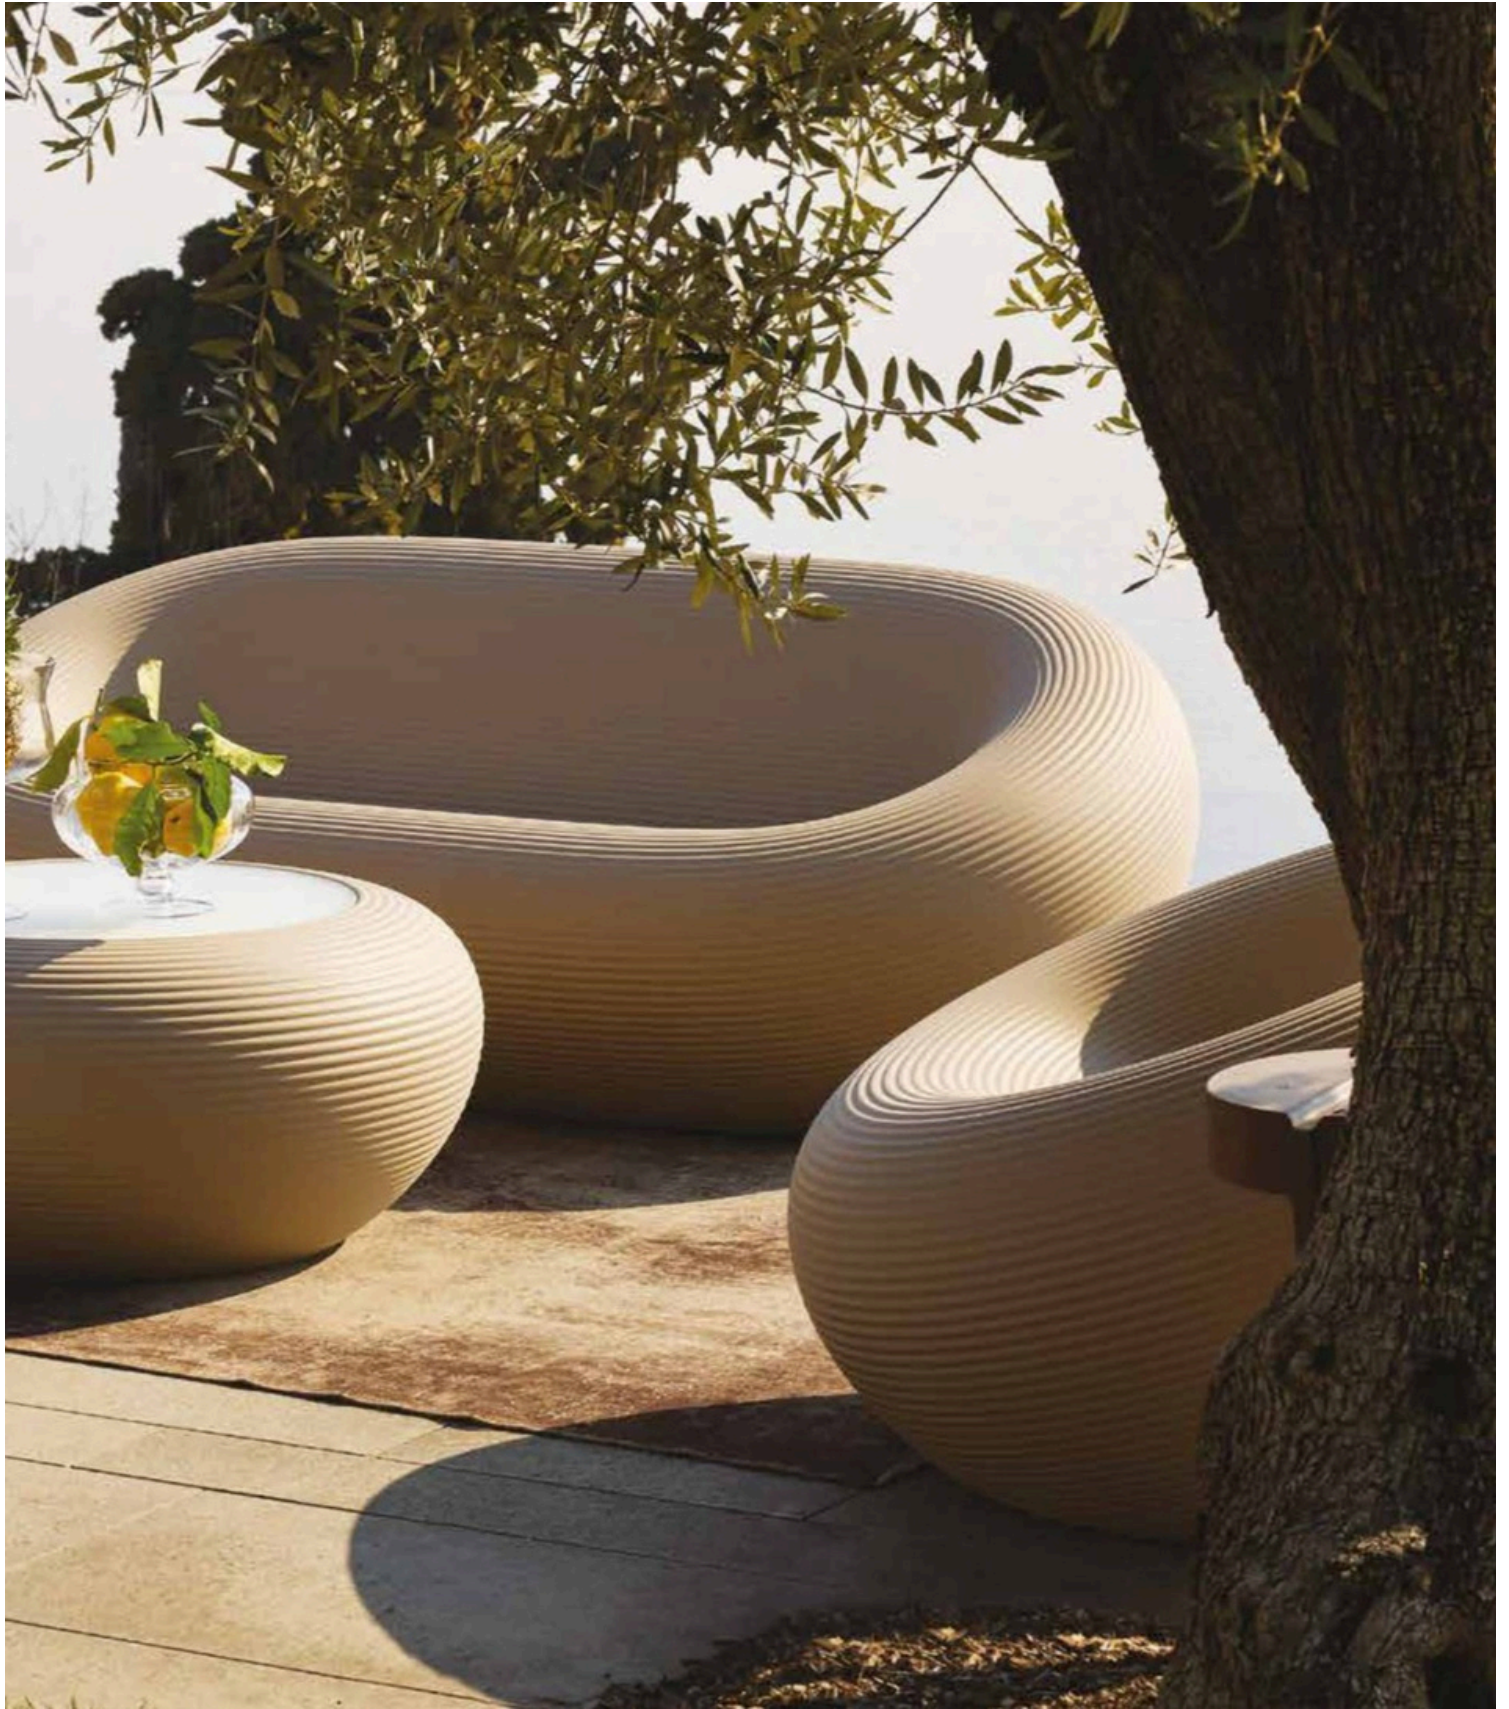

# Ghoda

designed by  
**Satyendra Pakhalé**

**Chair**

Ghoda Chair is a seat with an energetic physical presence. The seat has evolved from Satyendra Pakhalé's most iconic work, the B.M. Horse family created in 2000 as limited editions in bronze. The Ghoda Chair refers to its 'sensuality' and 'spaghetti-lost-wax-casting-process', it's a project between craft and industry, its image moves between ethnic and pop culture. Now, industrially produced by Qeeboo in recyclable polyethylene in several colors and mixes, Ghoda Chair becomes the main character in any indoor or outdoor space.