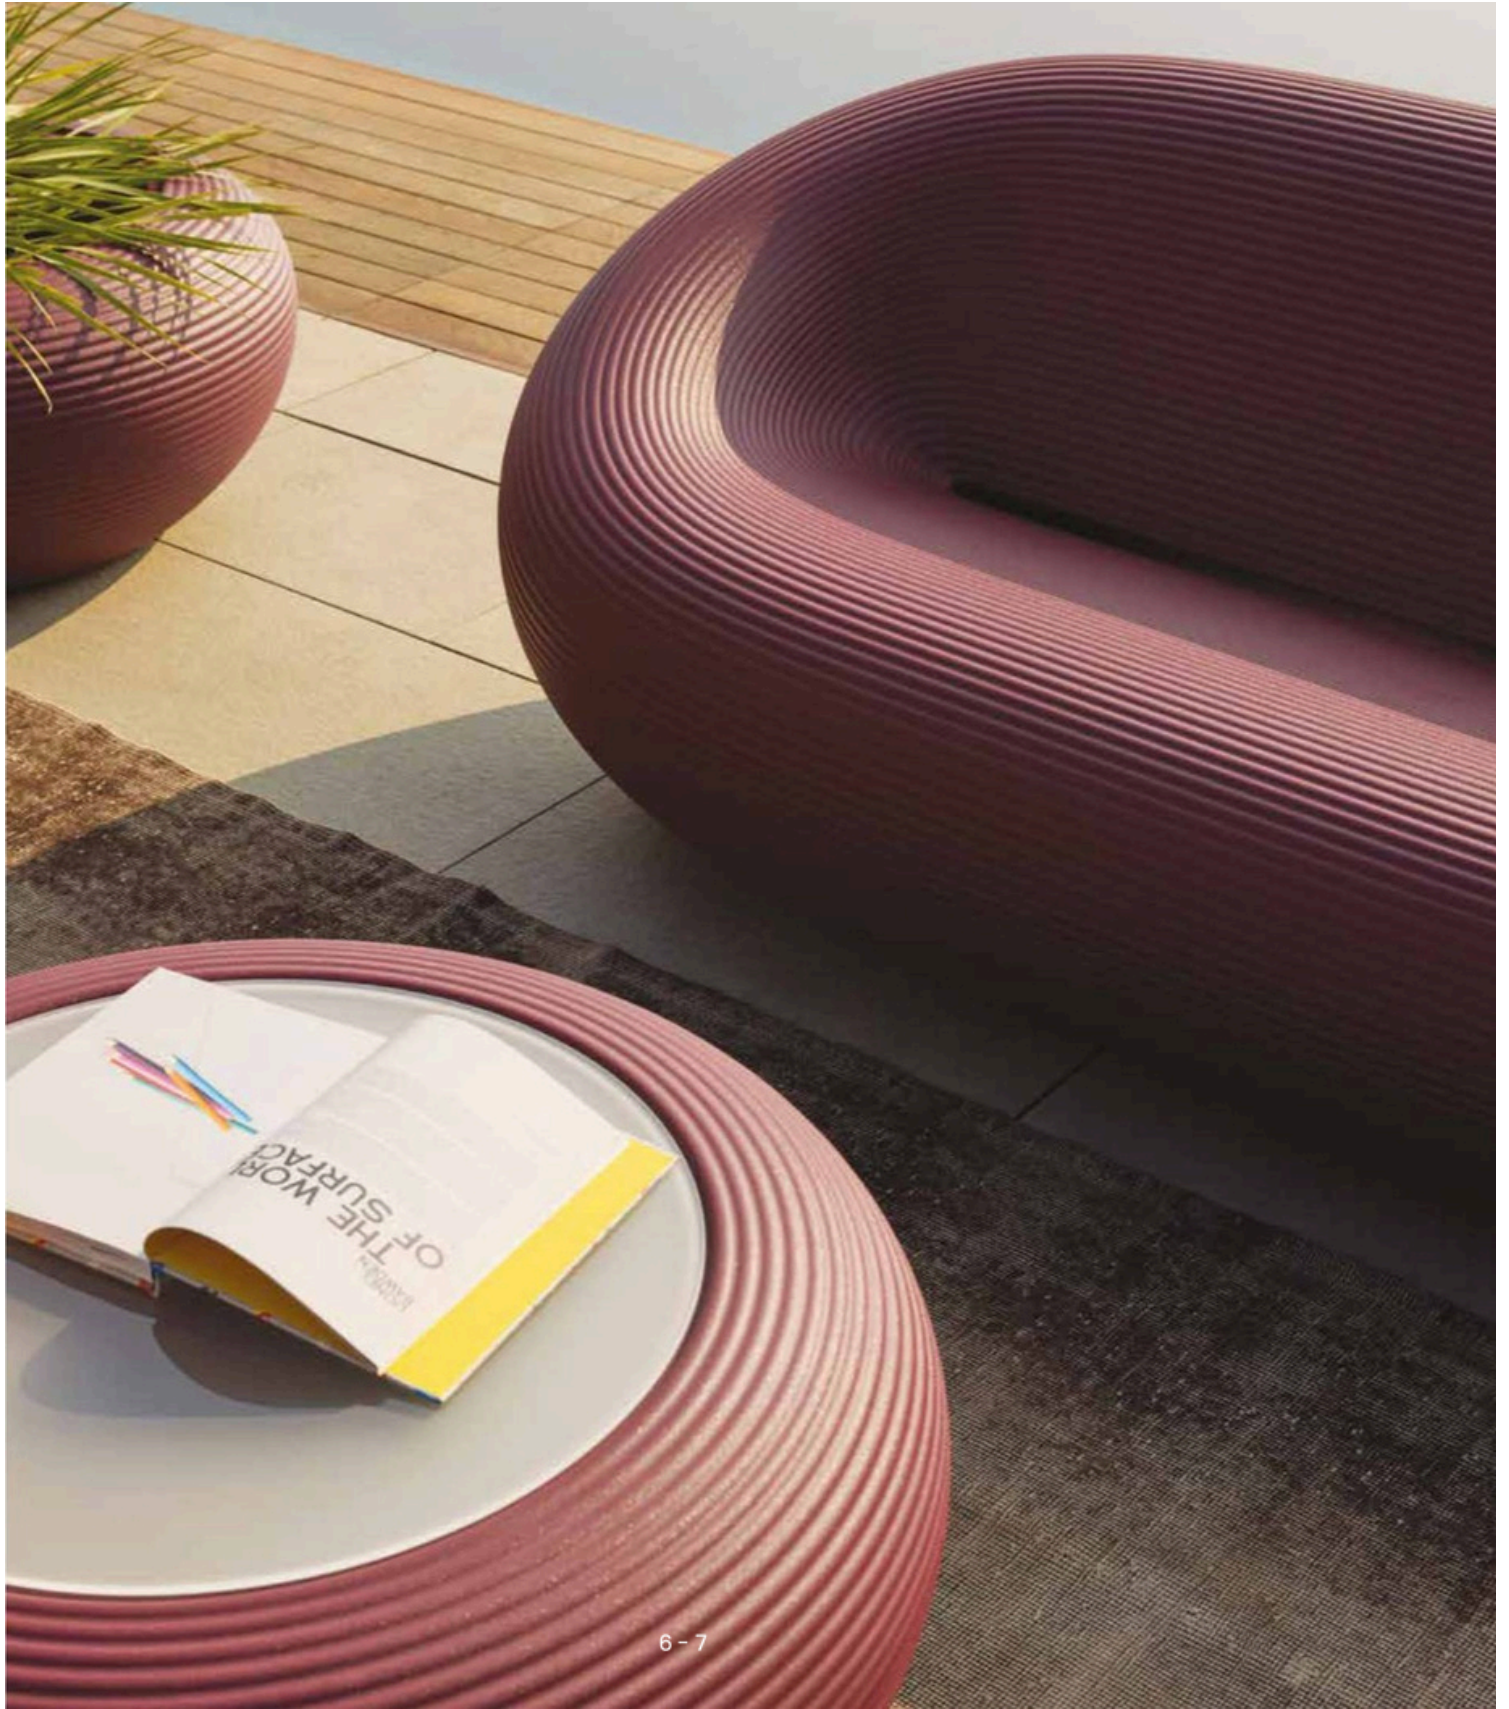

Nami Collection, design **Stefano Giovannoni**