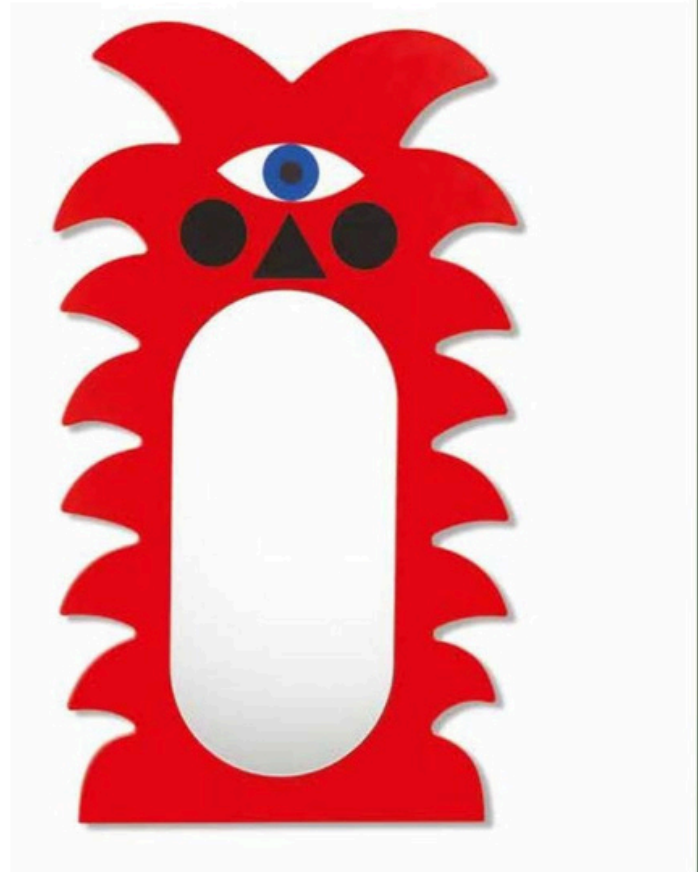

This collection includes a set of Mirrors in different dimensions and figures as well as a series of poufs. These poufs, are characterized by playful patterns all around.

Mirrors and Poufs, design **Marco Oggian**