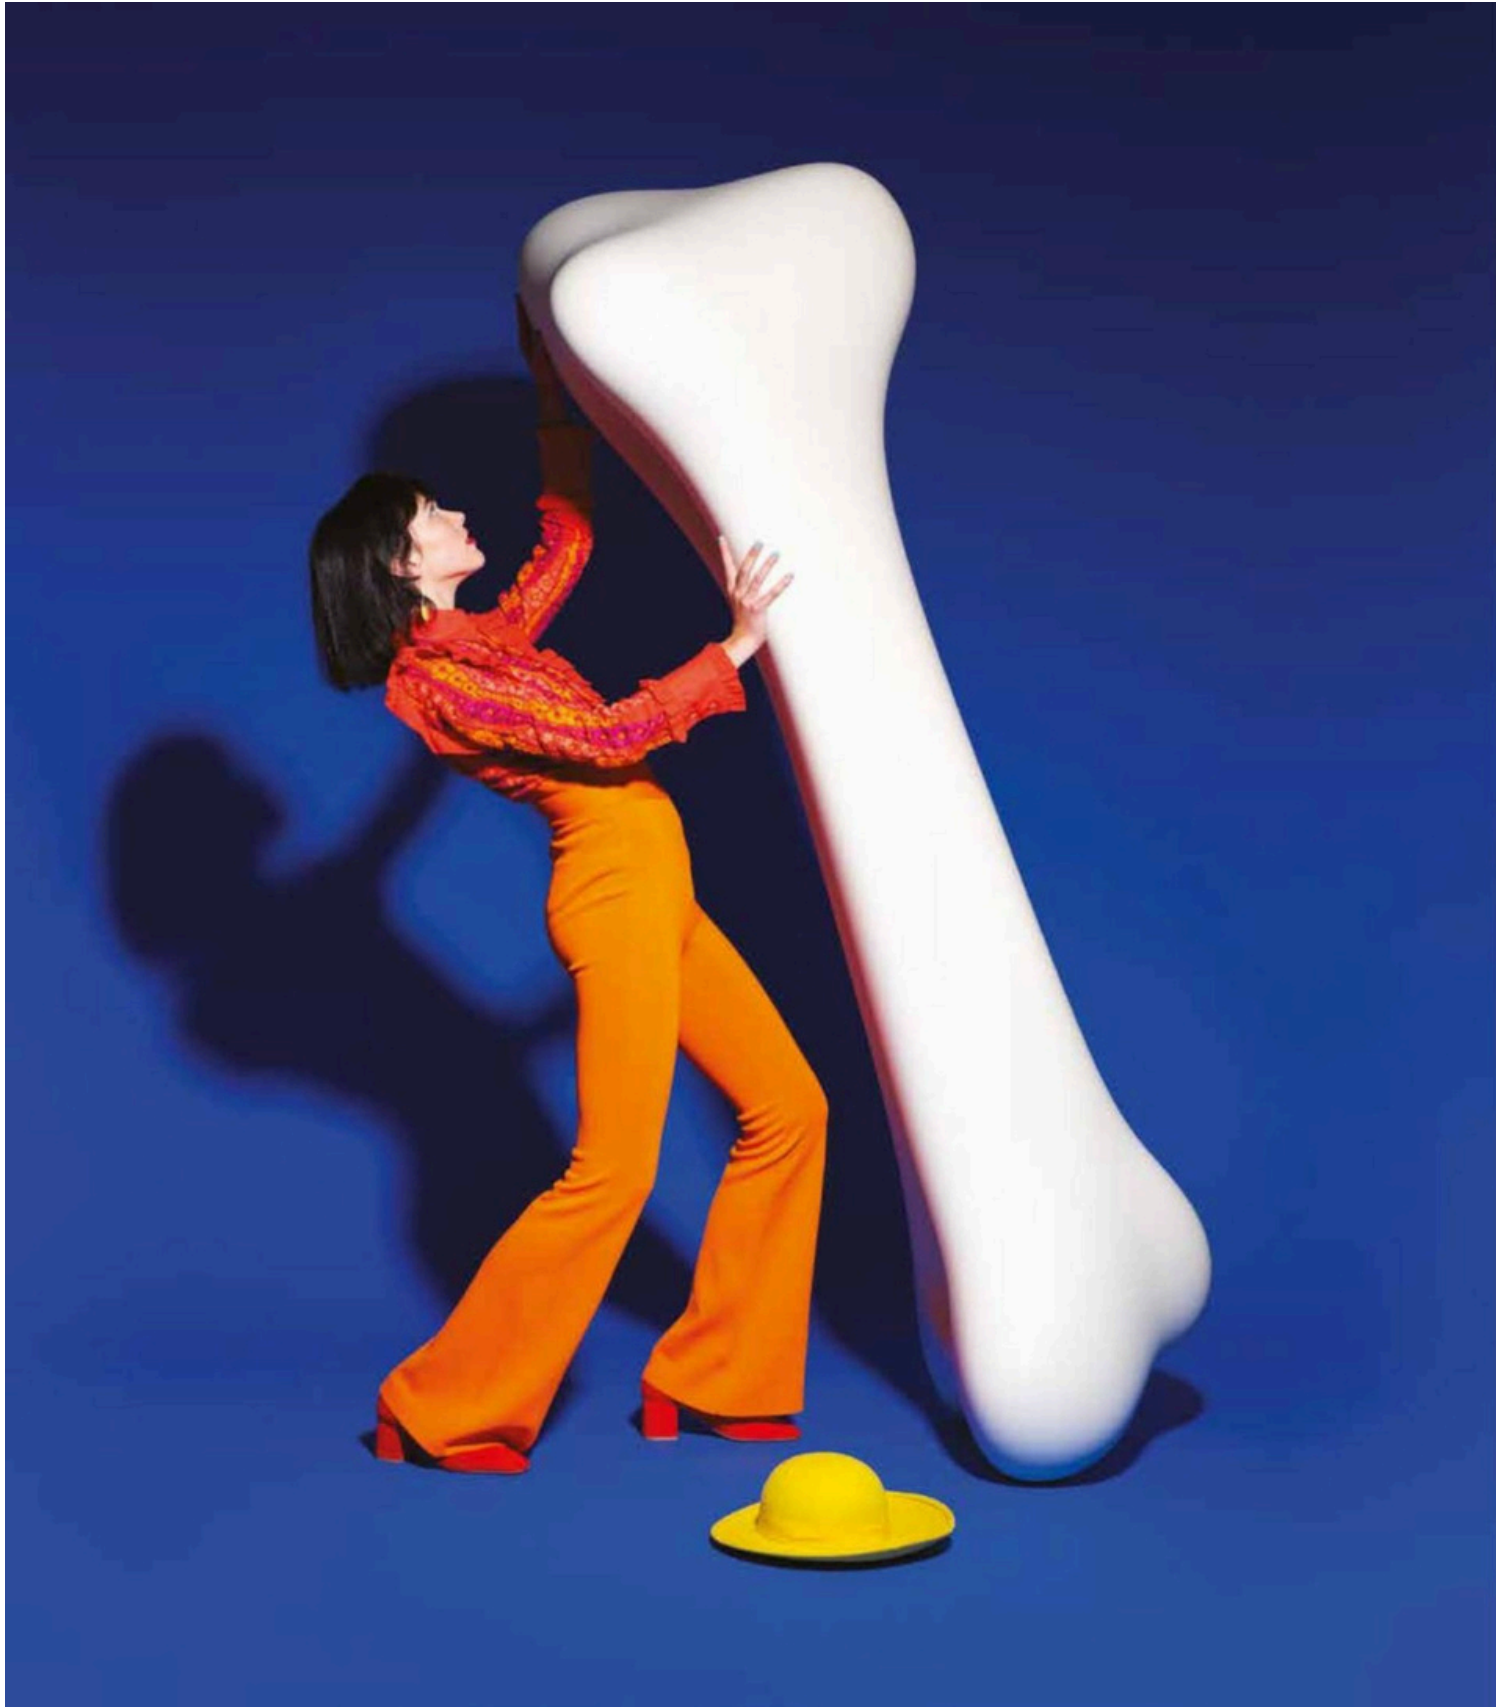

**Fallen Chandelier M Lamp, design Studio Job**

QEEBOO