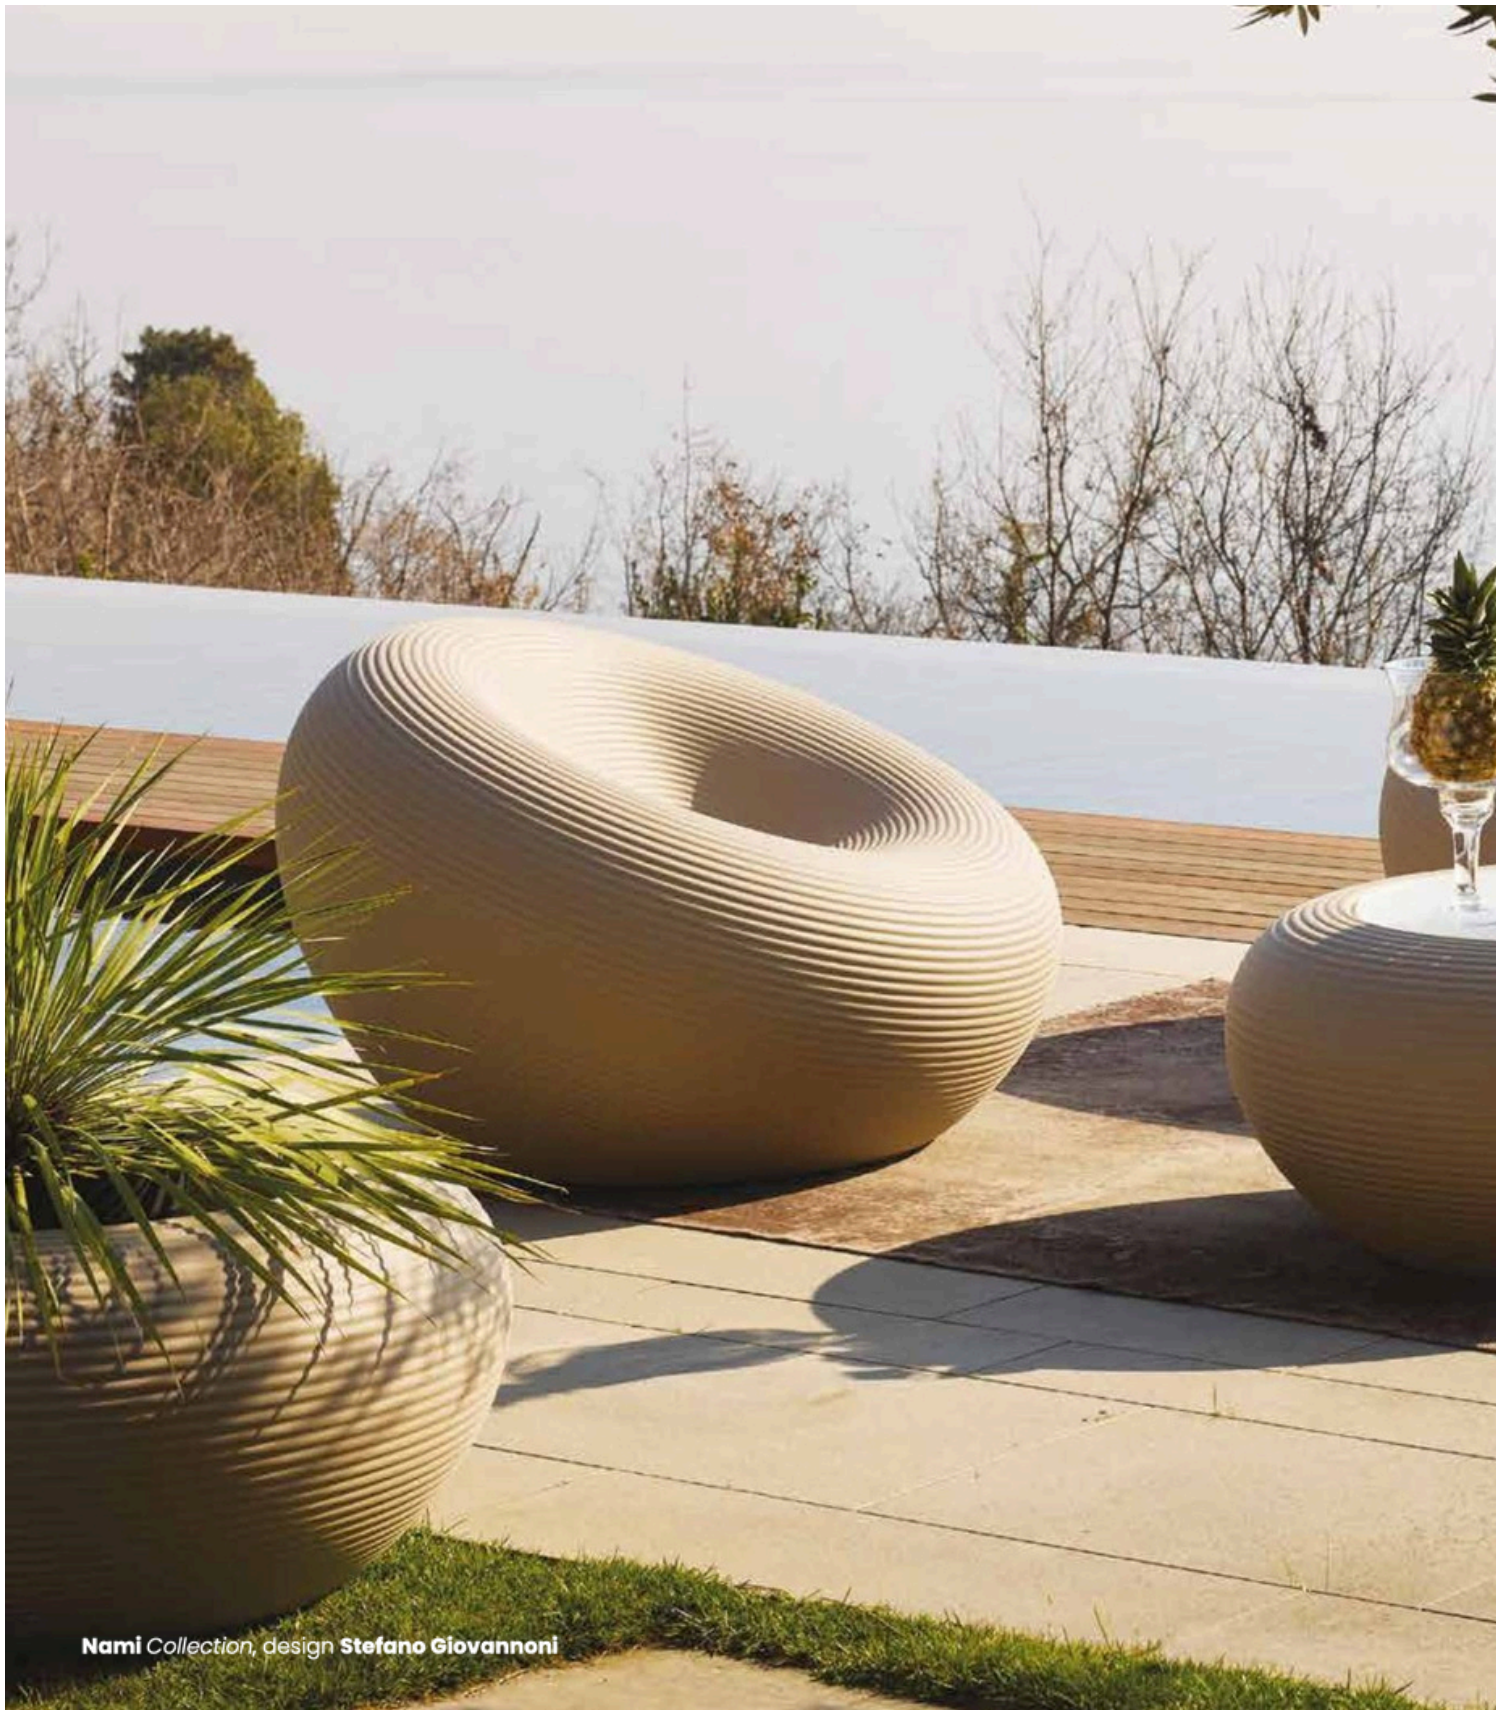

Nami Collection, design Stefano Giovannoni