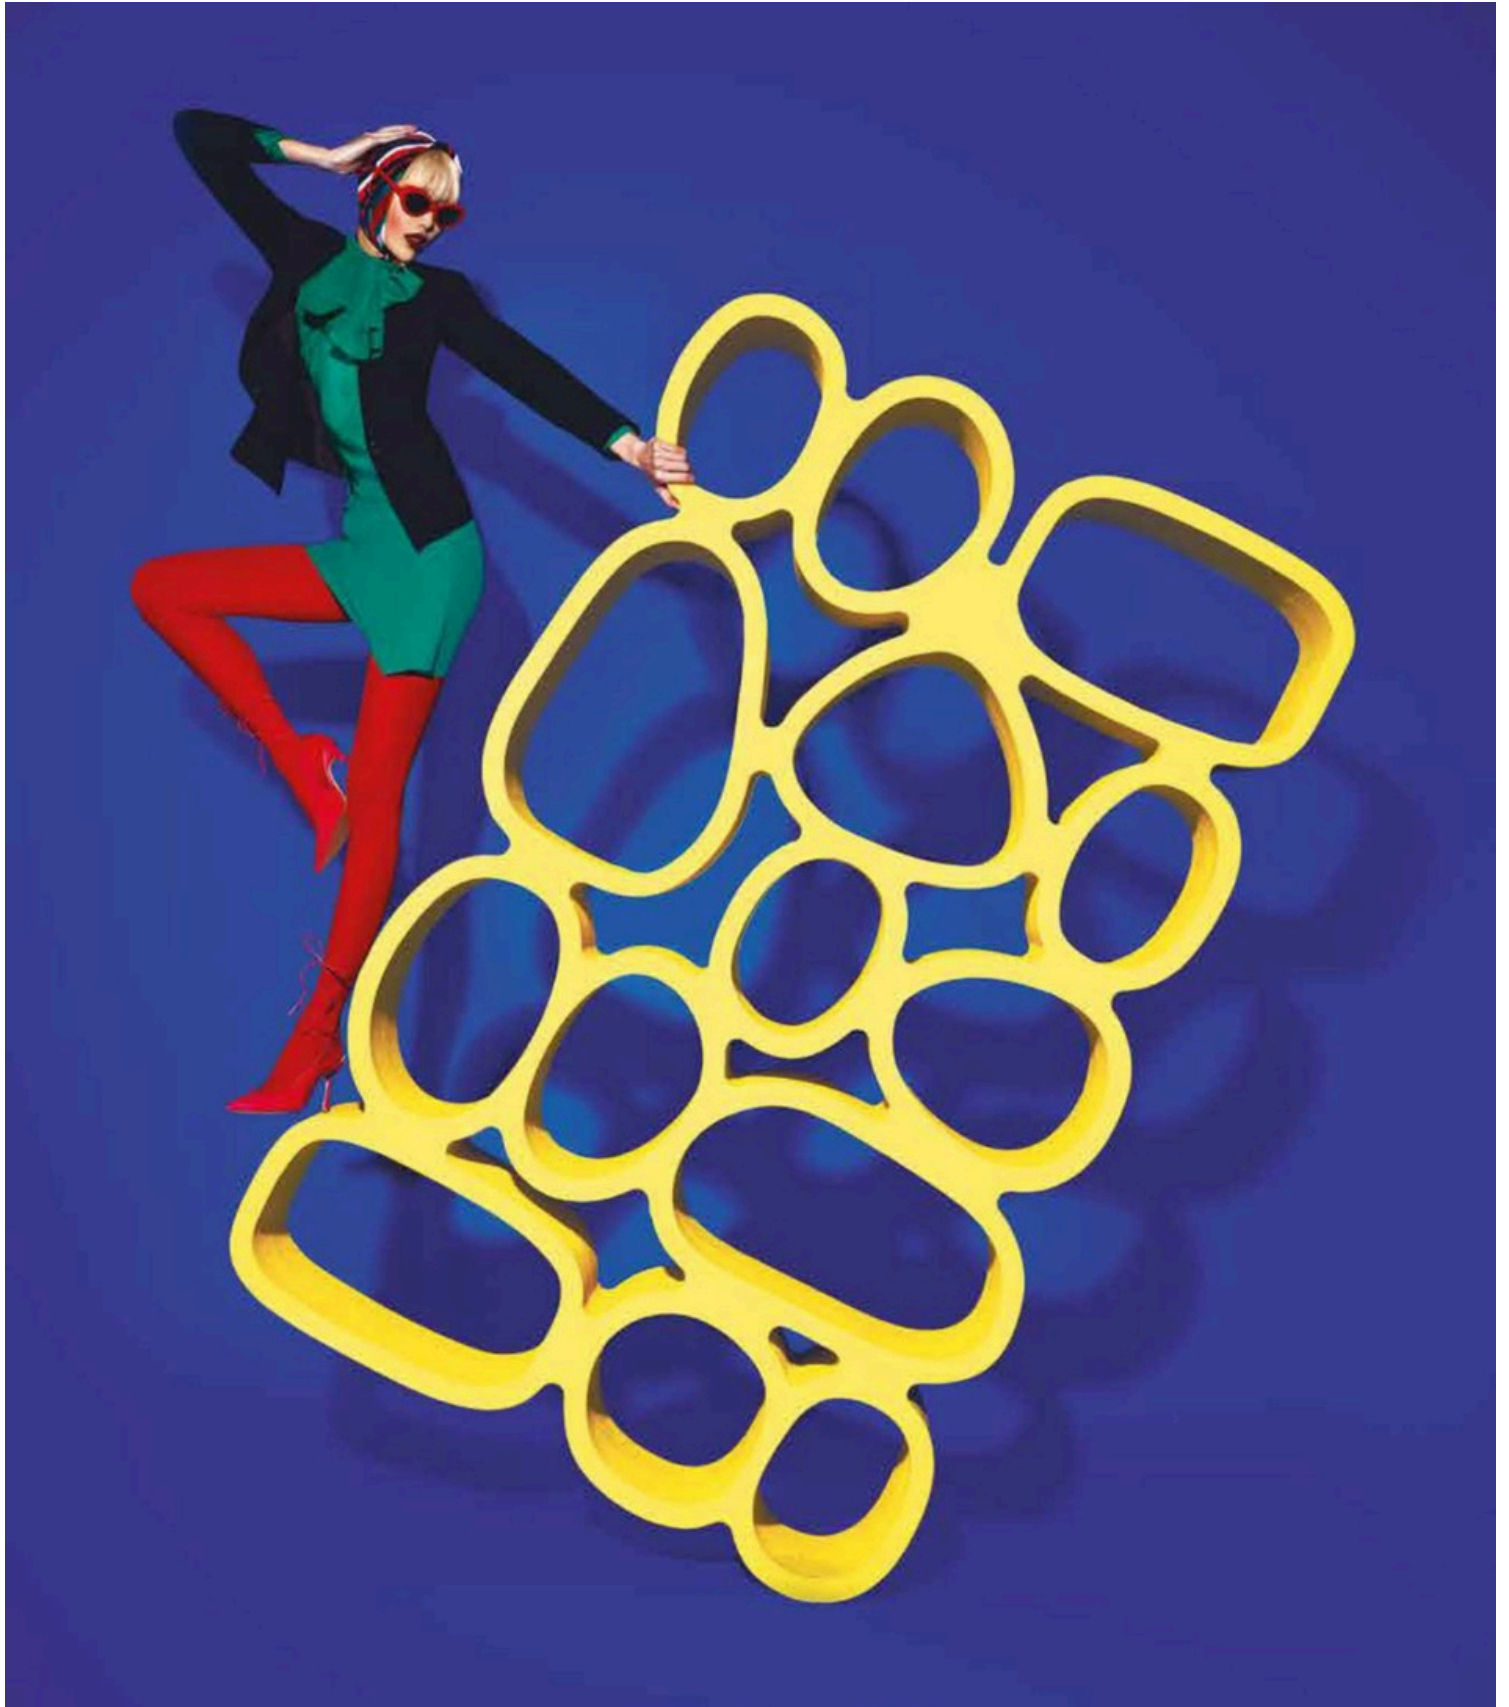

# Saguaro

designed by  
**Stefano Giovannoni**

**Coat Rack**

Saguaro is a columnar plant typical of the Sonoran desert that grows different branches as it ages. It turns into a 195cm high coat rack designed by Stefano Giovannoni for you and your guests' coats, hats and jackets. Available in different colors, made in recyclable polyethylene and supported by a metal lacquered base for indoor and outdoor use.