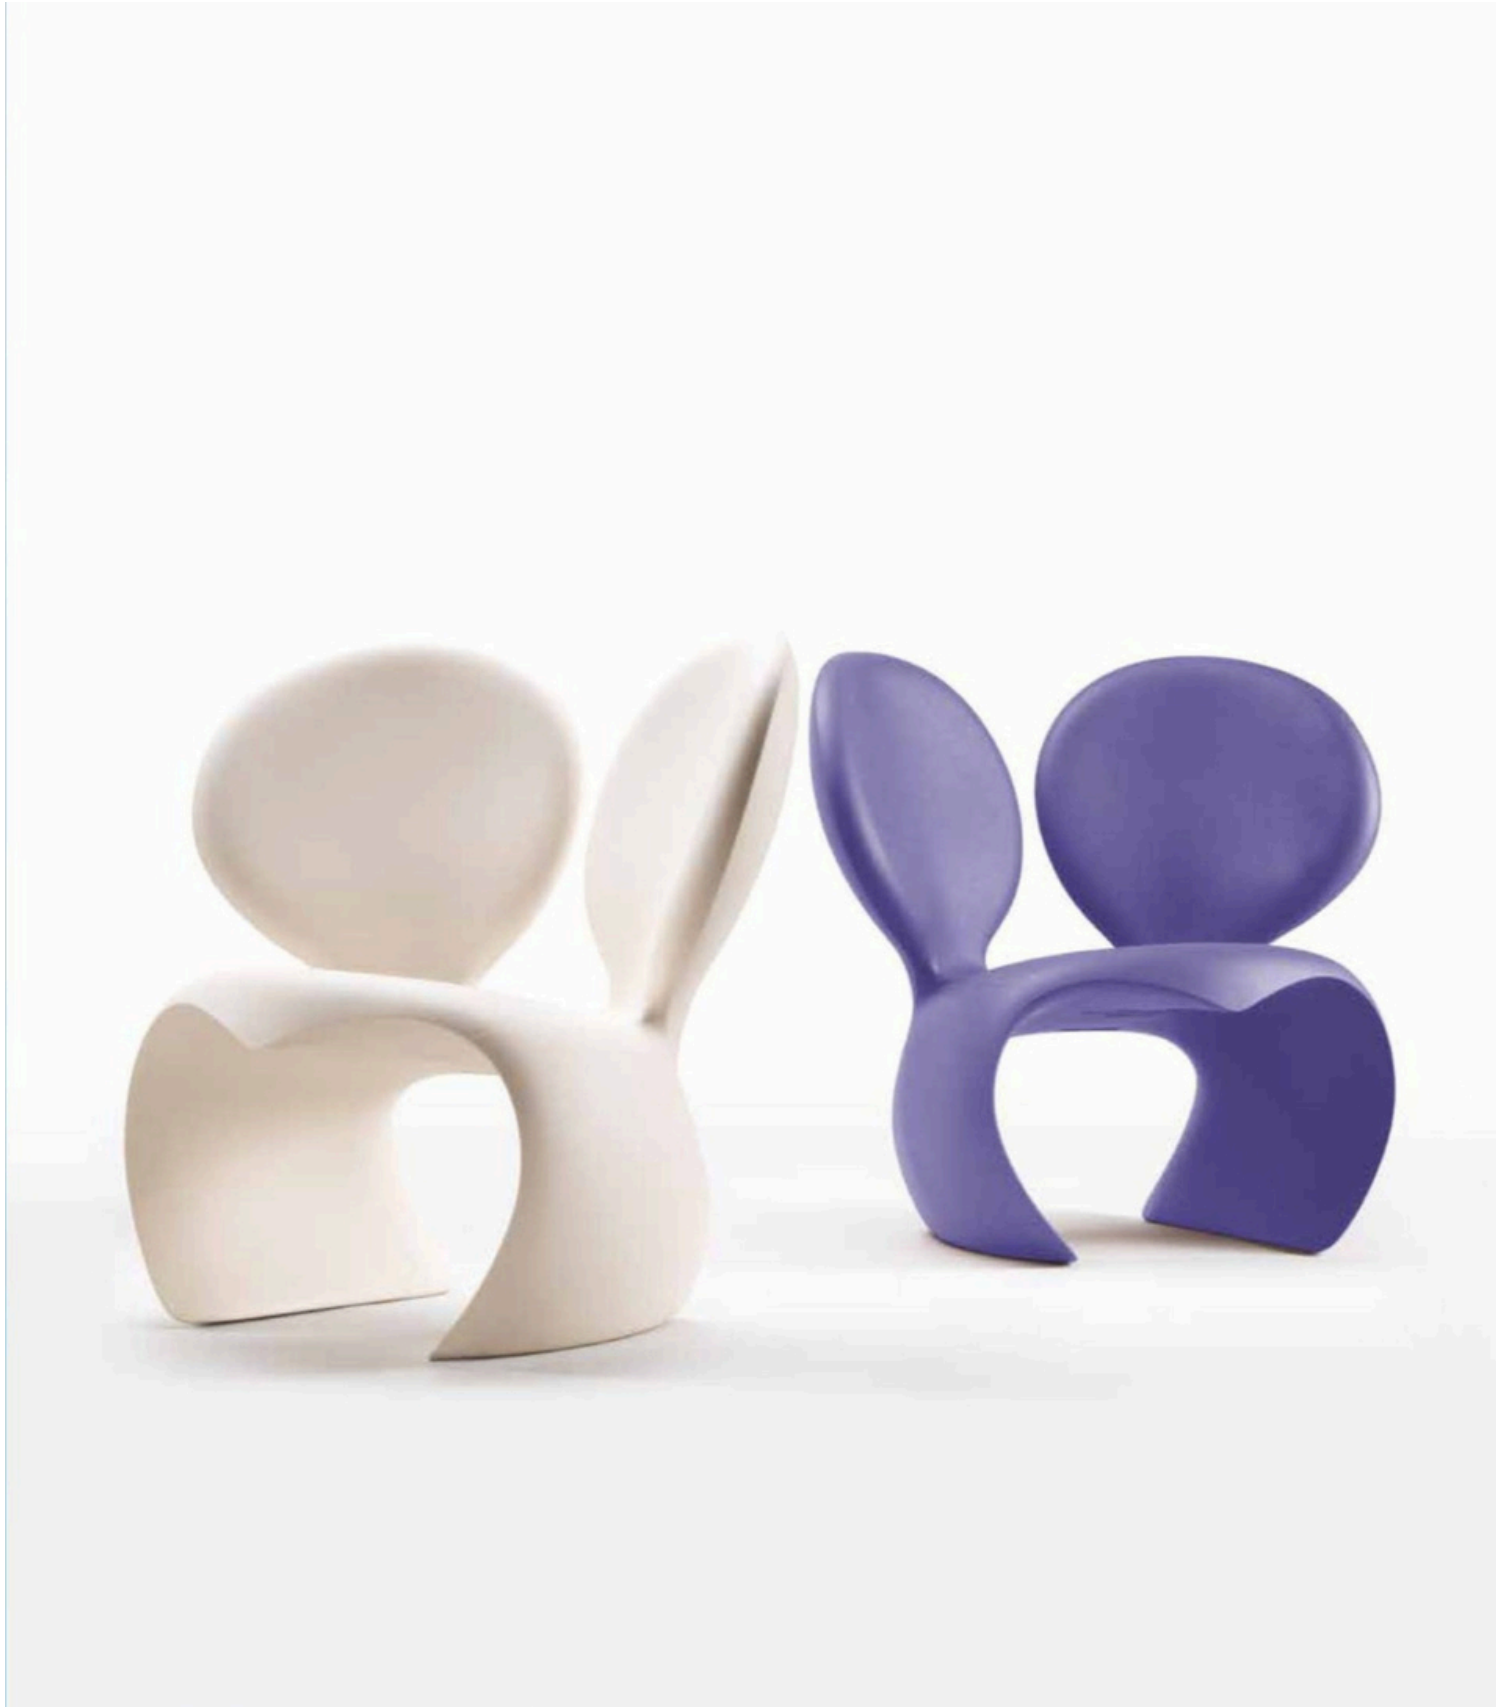

## **Bookcase**

Qeeboo develops a versatile, free-standing bookcase Koibuchi, designed by Stefano Giovannoni.

Conceived as a wall of sectioned and pierced stones, the bookcase's holes are configured as a series of interconnected irregular spaces that can be used to place books, plants or other objects on. The bookcase can be standing either horizontally or vertically in any space you wish, in an office or in a house, either stand alone to divide spaces or on the wall. Made in recyclable polyethylene and available in different colors, the bookcase can be combined with additional units.