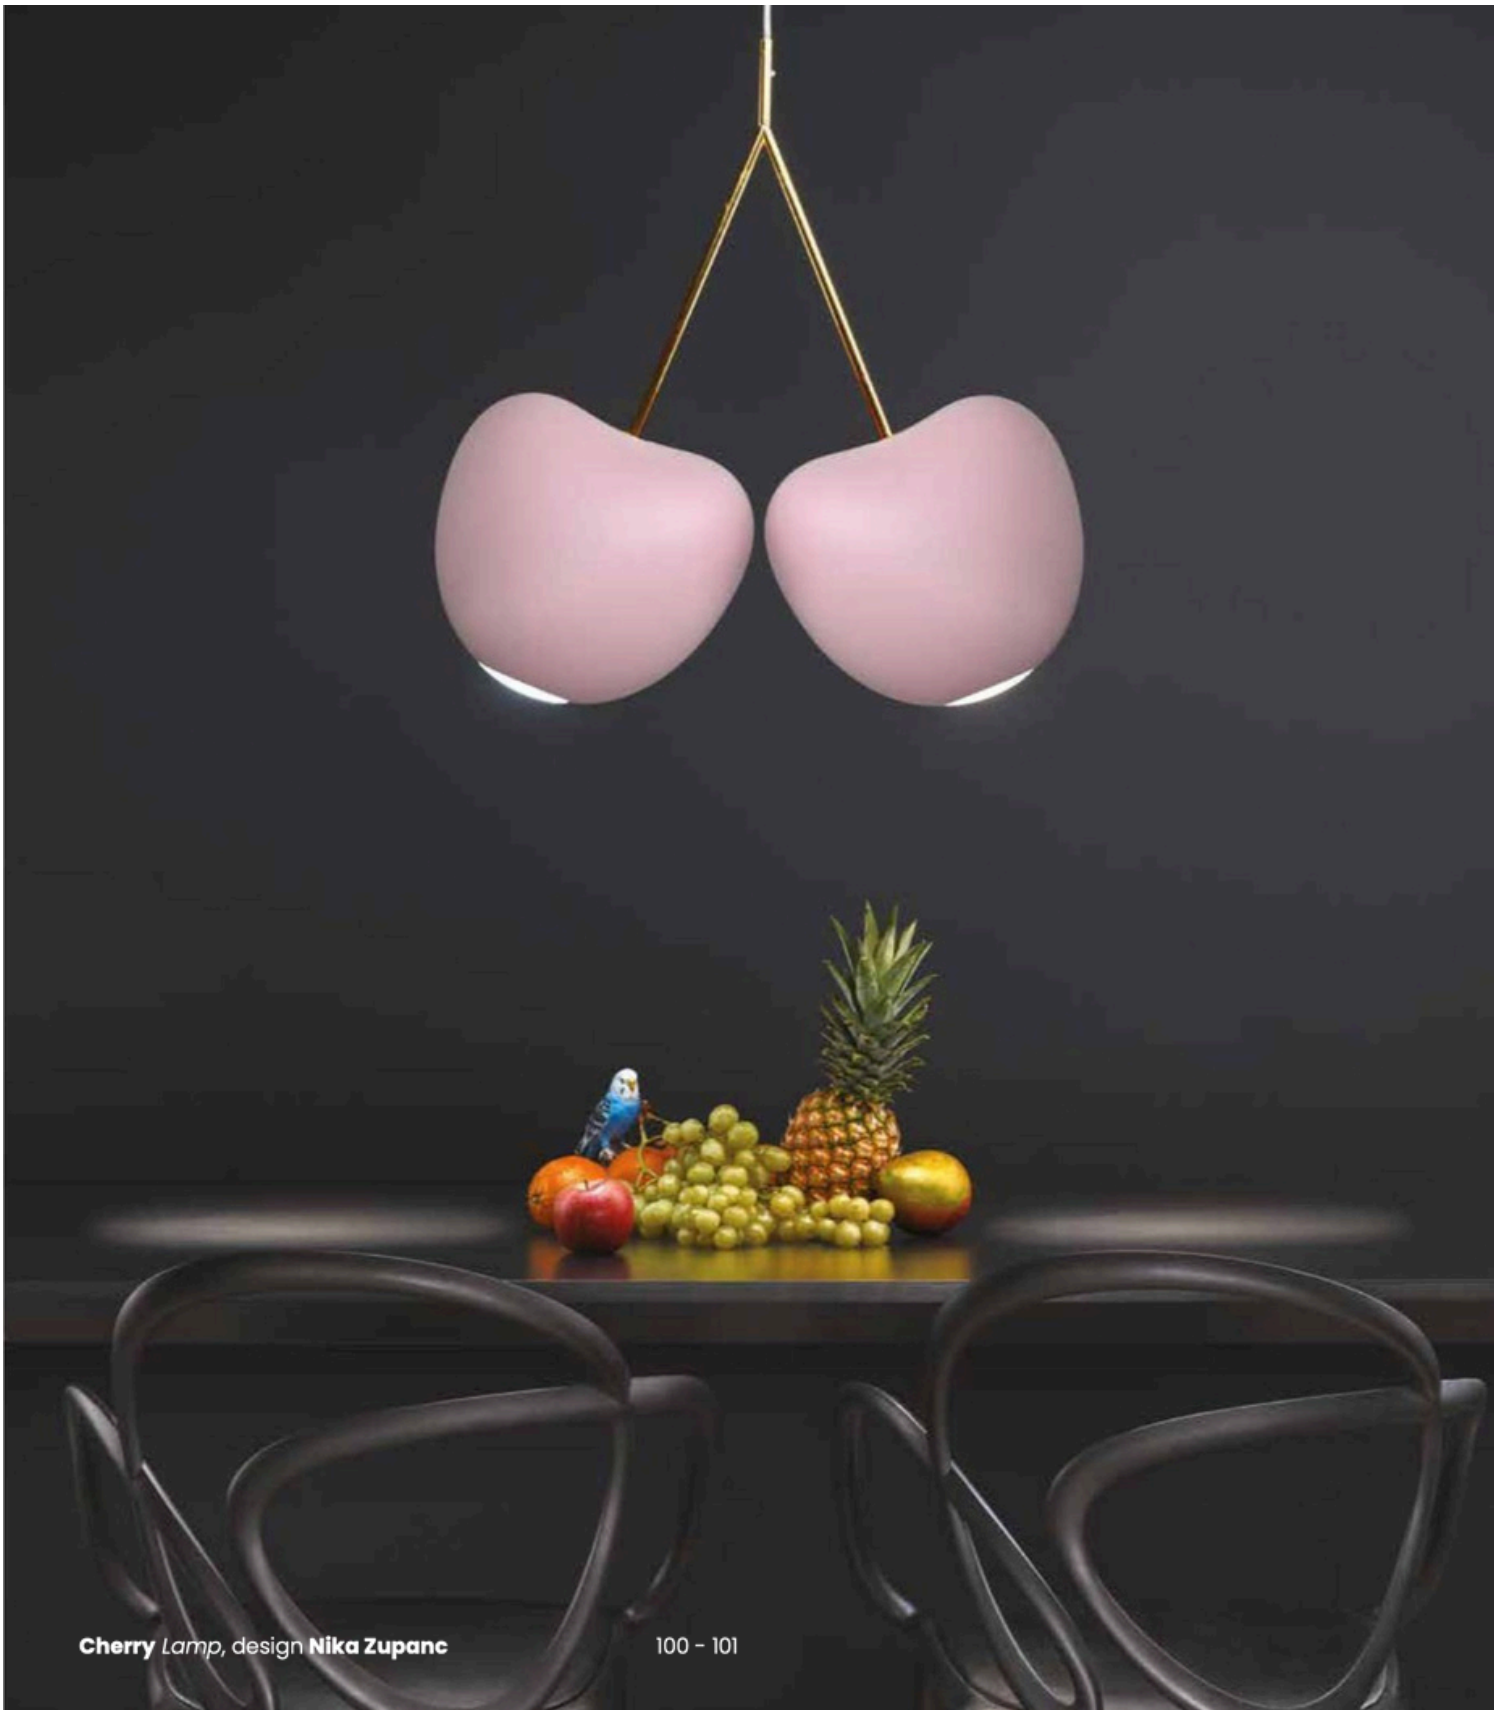

Cherry Lamp, design **Nika Zupanc**

100 - 101