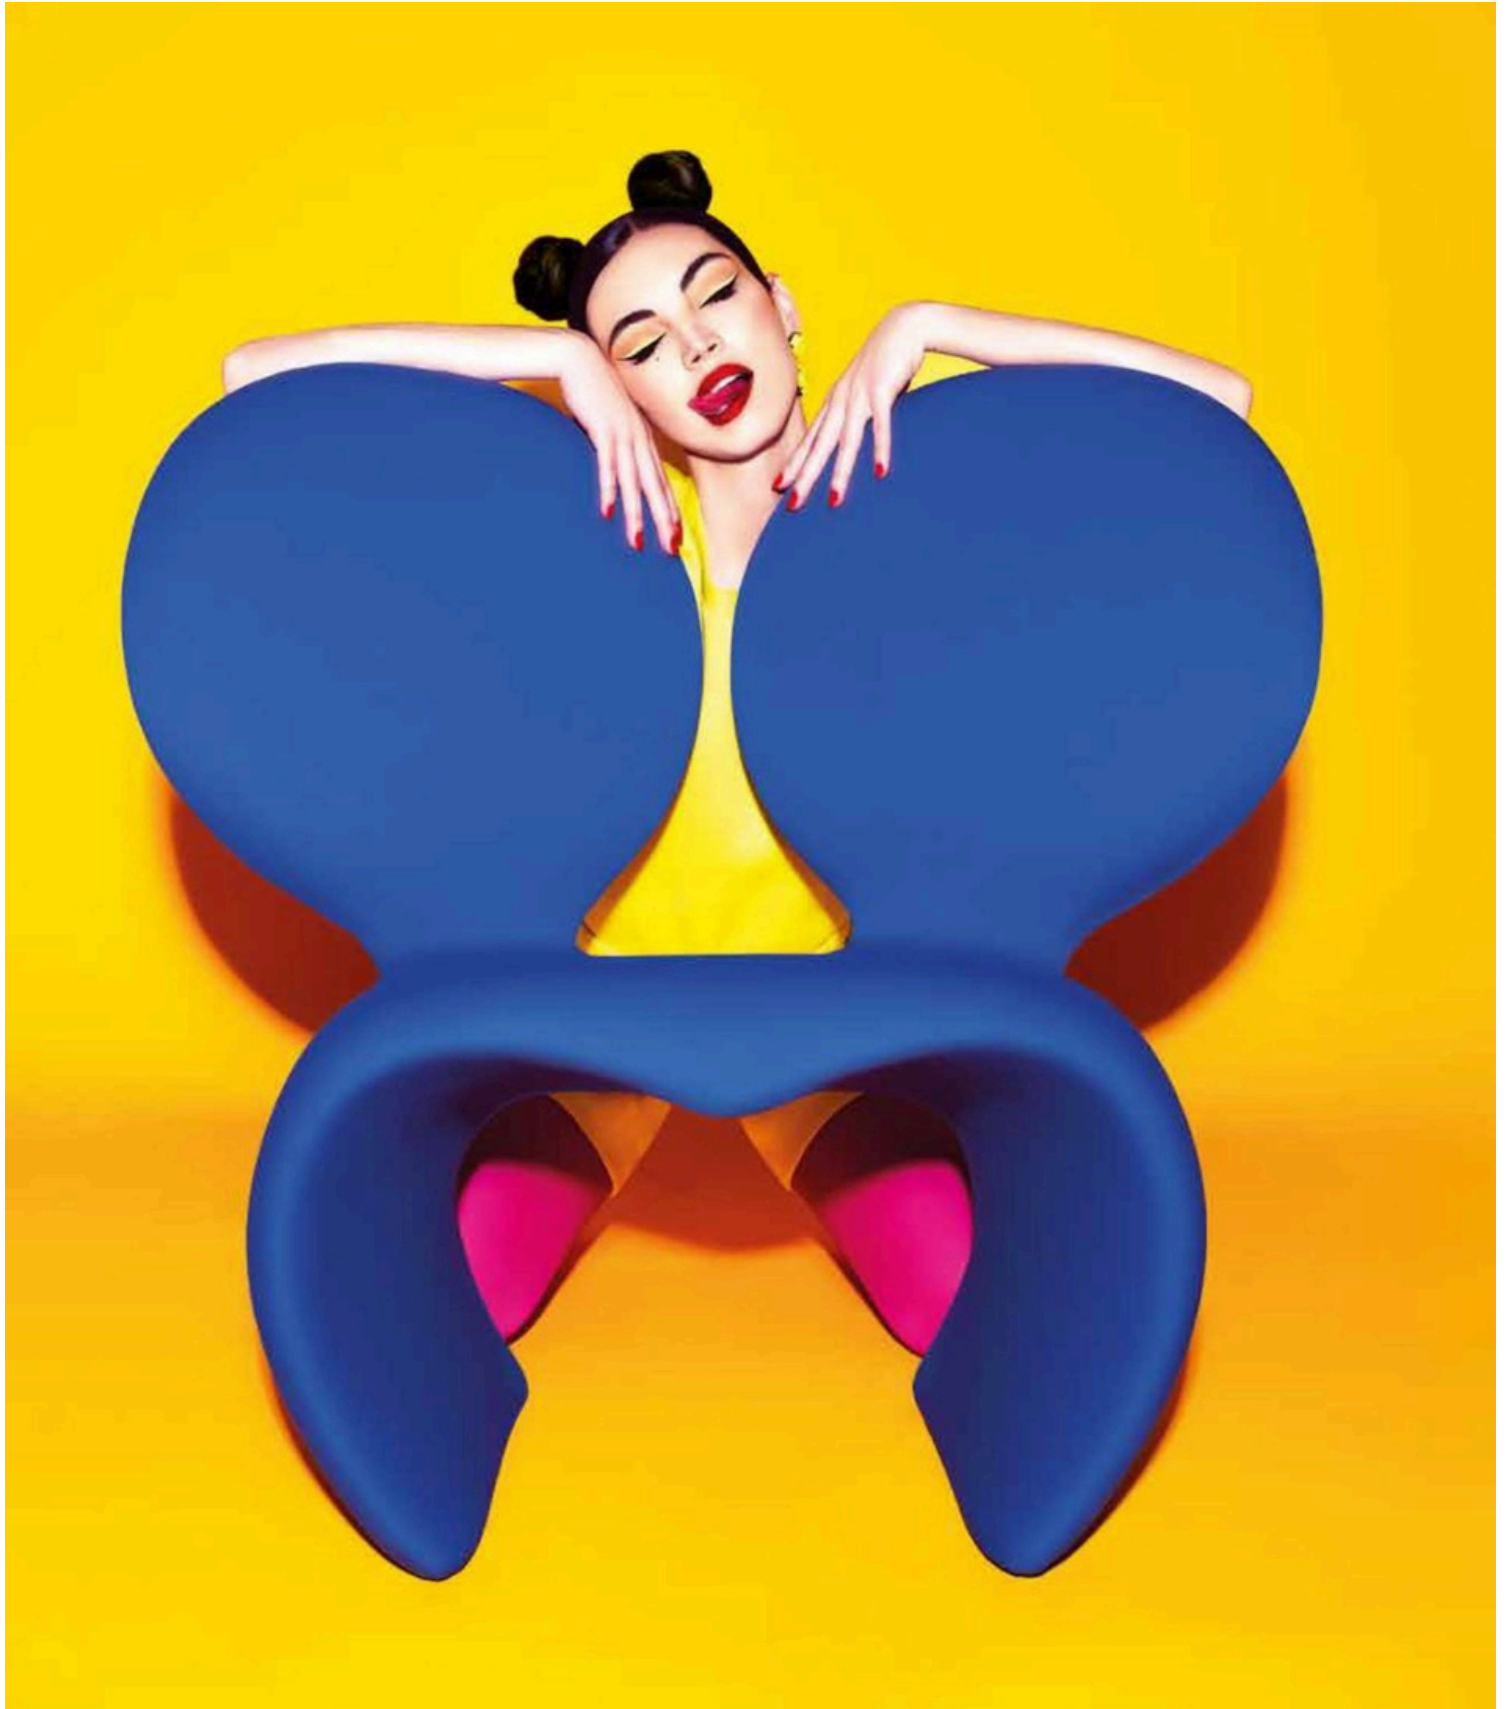

## **Bookcase**

Qeeboo develops a versatile, free-standing bookcase Koibuchi, designed by Stefano Giovannoni.

Conceived as a wall of sectioned and pierced stones, the bookcase's holes are configured as a series of interconnected irregular spaces that can be used to place books, plants or other objects on. The bookcase can be standing either horizontally or vertically in any space you wish, in an office or in a house, either stand alone to divide spaces or on the wall. Made in recyclable polyethylene and available in different colors, the bookcase can be combined with additional units.