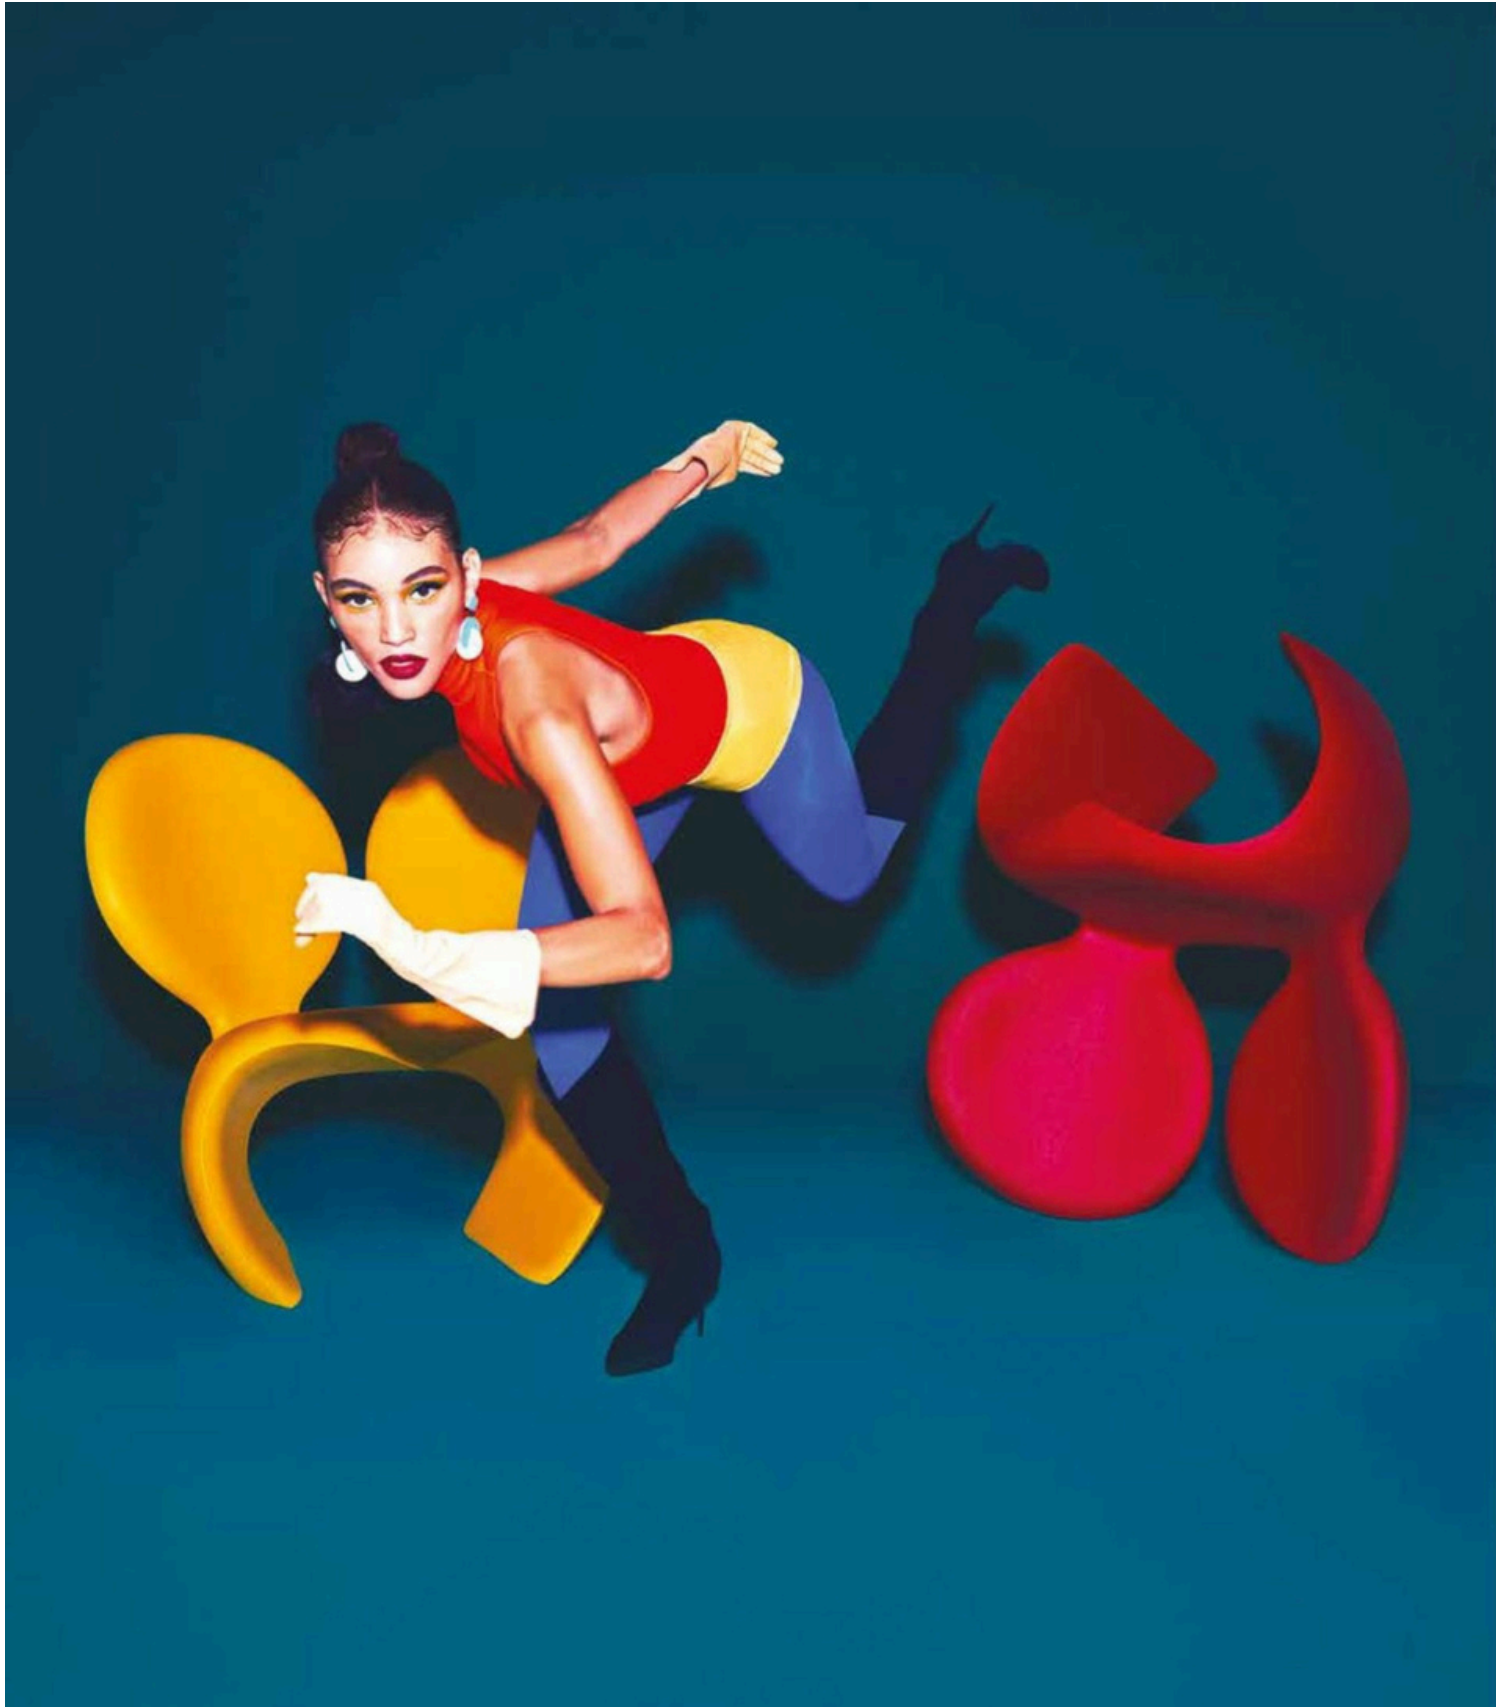

## **Bookcase**

Qeeboo develops a versatile, free-standing bookcase Koibuchi, designed by Stefano Giovannoni.

Conceived as a wall of sectioned and pierced stones, the bookcase's holes are configured as a series of interconnected irregular spaces that can be used to place books, plants or other objects on. The bookcase can be standing either horizontally or vertically in any space you wish, in an office or in a house, either stand alone to divide spaces or on the wall. Made in recyclable polyethylene and available in different colors, the bookcase can be combined with additional units.