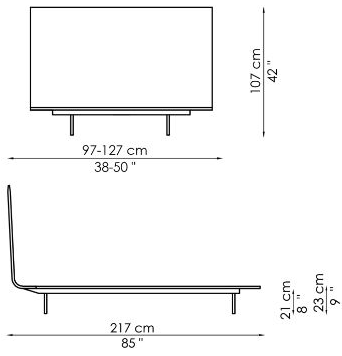

## Thin single bed

The design of the Thin single bed has a graphic and contemporary appearance, a continuous line that forms the headboard and bed, giving a minimal and airy appearance that balances the large surface of the headboard. Four thin metal feet discreetly support the sleeping section, giving an additional sense of lightness to the whole. The perimeter of the bed is embellished with a fabric profile, available in a wide range of colours. The option of choosing the colours of the

## Thin

Width: 97-127cm

Depth: 217cm

Height: 107cm

## Thin ego

Width: 97-127cm

Depth: 217cm

Height: 107cm