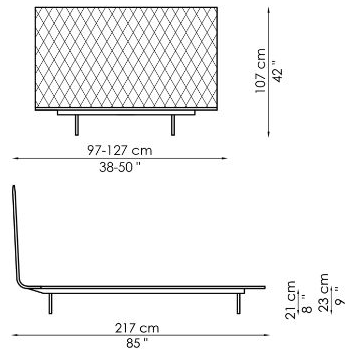

## Thin single bed

The design of the Thin single bed has a graphic and contemporary appearance, a continuous line that forms the headboard and bed, giving a minimal and airy appearance that balances the large surface of the headboard. Four thin metal feet discreetly support the sleeping section, giving an additional sense of lightness to the whole. The perimeter of the bed is embellished with a fabric profile, available in a wide range of colours. The option of choosing the colours of the

## Thin

Width: 97-127cm

Depth: 217cm

Height: 107cm

## Thin ego

Width: 97-127cm

Depth: 217cm

Height: 107cm