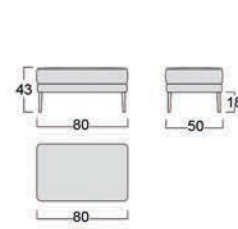

ENIE

Struttura: legno stagionato e multistrato, completamente rivestito in poliuretano espanso indeformabile D 32/30/18, e ovatta di poliester gr 300.

Molleggio seduta: nastri elastici in fibra propilenica e lattice da 80 mm, tesi meccanicamente.

Rivestimento: completamente sfoderabile in tessuto, parzialmente sfoderabile in pelle ed ecopelle.

Piede di serie: piede Fine in metallo finitura manganese.

Piede optional: piede Flash in metallo finitura nero/cromo.

Structure: seasoned and multi-layer wood, completely covered in non-deformable D 32/30/18 polyurethane foam and 300 g polyester wadding.

Seat springs: 80mm propylene fibre and latex webbing, mechanically stretched.

Cover: completely removable in fabric, partially removable in leather and faux leather.

Standard feet: Fine feet in metal with manganese finish.

Optional feet: Flash feet in metal with black/chrome finish.

ENIE HIGH

Struttura: legno stagionato e multistrato, completamente rivestito in poliuretano espanso indeformabile D 32/30/18, e ovatta di poliester gr 300.

Molleggio seduta: nastri elastici in fibra propilenica e lattice da 80 mm, tesi meccanicamente.

Rivestimento: completamente sfoderabile in tessuto, parzialmente sfoderabile in pelle ed ecopelle.

Piede di serie: piede Fine in metallo finitura manganese.

Piede optional: piede Flash in metallo finitura nero/cromo.

Structure: seasoned and multi-layer wood, completely covered in non-deformable D 32/30/18 polyurethane foam and 300 g polyester wadding.

Seat springs: 80mm propylene fibre and latex webbing, mechanically stretched.

Cover: completely removable in fabric, partially removable in leather and faux leather.

Standard feet: Fine feet in metal with manganese finish.