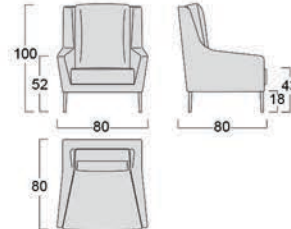

Struttura: legno stagionato e multistrato, completamente rivestito in poliuretano espanso indeformabile D 32/30/18, e ovatta di poliester gr 300.

Molleggio seduta: nastri elastici in fibra propilenica e lattice da 80 mm, tesi meccanicamente.

Rivestimento: completamente sfoderabile in tessuto, parzialmente sfoderabile in pelle ed ecopelle.

Piede di serie: piede Fine in metallo finitura manganese.

Piede optional: piede Flash in metallo finitura nero/cromo.

Structure: seasoned and multi-layer wood, completely covered in non-deformable D 32/30/18 polyurethane foam and 300 g polyester wadding.

Seat springs: 80mm propylene fibre and latex webbing, mechanically stretched.

Cover: completely removable in fabric, partially removable in leather and faux leather.

Standard feet: Fine feet in metal with manganese finish.

Optional feet: Flash feet in metal with black/chrome finish.

Poltrona Armchair