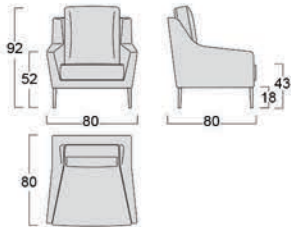

Struttura: legno stagionato e multistrato, completamente rivestito in poliuretano espanso indeformabile D 32/30/18, e ovatta di poliester gr 300.

Molleggio seduta: nastri elastici in fibra propilenica e lattice da 80 mm, tesi meccanicamente.

Rivestimento: completamente sfoderabile in tessuto, parzialmente sfoderabile in pelle ed ecopelle.

Piede di serie: piede Fine in metallo finitura manganese.

Piede optional: piede Flash in metallo finitura nero/cromo.

Structure: seasoned and multi-layer wood, completely covered in non-deformable D 32/30/18 polyurethane foam and 300 g polyester wadding.

Seat springs: 80mm propylene fibre and latex webbing, mechanically stretched.

Cover: completely removable in fabric, partially removable in leather and faux leather.

Standard feet: Fine feet in metal with manganese finish.

Optional feet: Flash feet in metal with black/chrome finish.

Poltrona Armchair