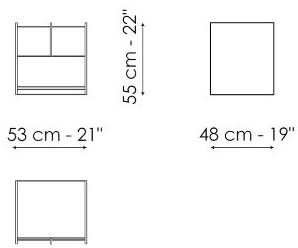

Data sheet

Aureo bedside table

Width: 53cm

Depth: 48cm

Height: 55cm

Aureo drawer chest

Width: 122cm

Depth: 59cm

Height: 73cm

Finishes

TOP

Ceramic

Silk finish ceramic
Calacatta macchia
vecchia

Mat ceramic
Laurent

DRAWERS

Wood