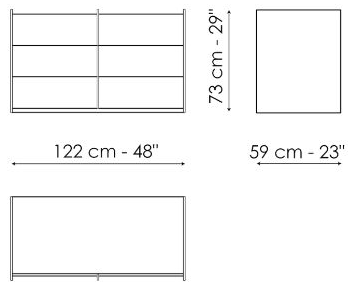

Data sheet

Aureo bedside table

Width: 53cm

Depth: 48cm

Height: 55cm

Aureo drawer chest

Width: 122cm

Depth: 59cm

Height: 73cm

Finishes

TOP

Ceramic

Silk finish ceramic
Calacatta macchia
vecchia

Mat ceramic
Laurent

DRAWERS

Wood