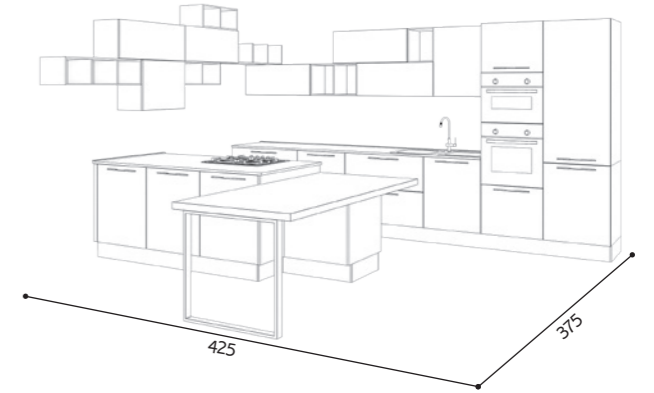

Maniglia | Handle

K82 fin. Nichel satinato

Tavolo | Table: Delta  
Sedie e sgabelli | Chairs and stools: Erica

*Kyra* pg. 30

Finiture e colori ante | Doors colours and finishes

Rovere Bianco spazzolato | Brushed White Oak  
Rovere Cipria spazzolato | Brushed Powder Oak