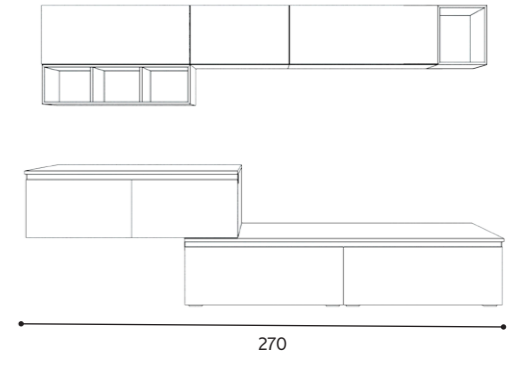

Rovere Bianco spazzolato  
Brushed White Oak

Colori elementi a giorno | Open units colours

Bruno Antilope  
Antelope Brown

Maniglia | Handle

K10 fin. Nichel satinato  
K10 Nickel satin finish

*Kyra* **pg. 76**