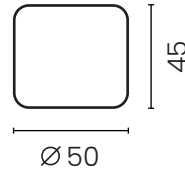

Who Are You S Pouf

DESIGN SHANTELL MARTIN, 2024

Polyurethane foam pouf covered with fabric.
Suitable for indoor environments.

4

Materials

Material: Polyurethane foam
Fabric: Polyester fabric

Black
46203BL

Product use: Indoor locations

Packaging

No. of parcels: 1
Weight (kg): 4,5
Volume (m³): 0.142884
Dimensions (LxWxH): 54 x 54 x 49 cm

Made in Italy