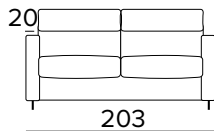

DIVANO LETTO 3 POSTI 3 SEATER SOFA BED

MT/140 TES. UNITO M/140 SINGLE FAB.	TES. CLIENTE CLIENT'S FAB.	CAT. X	CAT. A	CAT. B	CAT. C

MATERASSO / MATTRESS
CM 140x197 / H 17

DIVANO LETTO MAXI MAXI SEATER SOFA BED