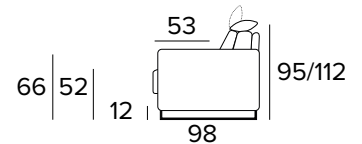

DIVANO LETTO 3 POSTI 3 SEATER SOFA BED

MT/140 TES. UNITO M/140 SINGLE FAB.	TES. CLIENTE CLIENT'S FAB.	CAT. X	CAT. A	CAT. B	CAT. C

MATERASSO / MATTRESS
CM 140x197 / H 17