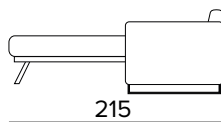

DIVANO LETTO MAXI MAXI SEATER SOFA BED

MT/140 TES. UNITO M/140 SINGLE FAB.	TES. CLIENTE CLIENT'S FAB.	CAT. X	CAT. A	CAT. B	CAT. C

MATERASSO / MATTRESS
CM 160x197 / H 17

OPZIONE CUSCINO DECÒ DECÒ PILLOW OPTION

40x40

50x50

STANDARD

40x40

50x50

CON BORDINO / WITH WELTED EDGE

40x40

50x50

CON FASCIA / WITH FLANGE EDGE

CUSCINO DECÒ	MT/140 TES. UNITO M/140 SINGLE FAB.	TES. CLIENTE CLIENT'S FAB.	CAT. X	CAT. A	CAT. B	CAT. C
40x40 STANDARD 40x40 STANDARD						
40x40 CON BORDINO 40x40 WITH WELTED EDGE						
40x40 CON FASCIA 40x40 WITH FLANGE EDGE						
50x50 STANDARD 50x50 STANDARD						
50x50 CON BORDINO 50x50 WITH WELTED EDGE						
50x50 CON FASCIA 50x50 WITH FLANGE EDGE