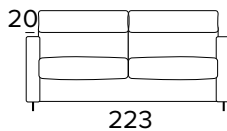

DIVANO LETTO MAXI MAXI SEATER SOFA BED

MT/140 TES. UNITO M/140 SINGLE FAB.	TES. CLIENTE CLIENT'S FAB.	CAT. X	CAT. A	CAT. B	CAT. C

MATERASSO / MATTRESS
CM 160x197 / H 17

OPZIONE CUSCINO DECÒ DECÒ PILLOW OPTION

40x40

50x50

STANDARD

40x40

50x50

CON BORDINO / WITH WELTED EDGE

40x40

50x50

CON FASCIA / WITH FLANGE EDGE

CUSCINO DECÒ	MT/140 TES. UNITO M/140 SINGLE FAB.	TES. CLIENTE CLIENT'S FAB.	CAT. X	CAT. A	CAT. B	CAT. C
40x40 STANDARD 40x40 STANDARD						
40x40 CON BORDINO 40x40 WITH WELTED EDGE						
40x40 CON FASCIA 40x40 WITH FLANGE EDGE						
50x50 STANDARD 50x50 STANDARD						
50x50 CON BORDINO 50x50 WITH WELTED EDGE						
50x50 CON FASCIA 50x50 WITH FLANGE EDGE