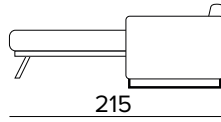

PIEDE IN METALLO VERNICIATO / PAINTED METAL FEET

RAL 9005 NERO

OLIVER

DIVANO LETTO 2 POSTI 2 SEATER SOFA BED

MT/140 TES. UNITO M/140 SINGLE FAB.	TES. CLIENTE CLIENT'S FAB.	CAT. X	CAT. A	CAT. B	CAT. C

MATERASSO / MATTRESS
CM 120x197 / H 17