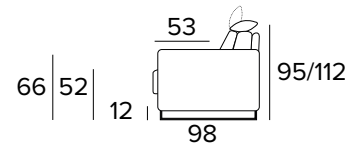

DIVANO LETTO MAXI MAXI SEATER SOFA BED

MT/140 TES. UNITO M/140 SINGLE FAB.	TES. CLIENTE CLIENT'S FAB.	CAT. X	CAT. A	CAT. B	CAT. C

MATERASSO / MATTRESS
CM 160x197 / H 17

OPZIONE CUSCINO DECÒ DECÒ PILLOW OPTION

40x40

50x50

STANDARD

40x40

50x50

CON BORDINO / WITH WELTED EDGE

40x40

50x50

CON FASCIA / WITH FLANGE EDGE

CUSCINO DECÒ	MT/140 TES. UNITO M/140 SINGLE FAB.	TES. CLIENTE CLIENT'S FAB.	CAT. X	CAT. A	CAT. B	CAT. C
40x40 STANDARD 40x40 STANDARD						
40x40 CON BORDINO 40x40 WITH WELTED EDGE						
40x40 CON FASCIA 40x40 WITH FLANGE EDGE						
50x50 STANDARD 50x50 STANDARD						
50x50 CON BORDINO 50x50 WITH WELTED EDGE						
50x50 CON FASCIA 50x50 WITH FLANGE EDGE