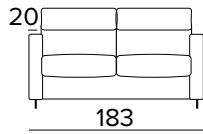

OLIVER

DIVANO LETTO 2 POSTI 2 SEATER SOFA BED

MT/140 TES. UNITO M/140 SINGLE FAB.	TES. CLIENTE CLIENT'S FAB.	CAT. X	CAT. A	CAT. B	CAT. C

MATERASSO / MATTRESS
CM 120x197 / H 17