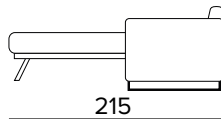

DIVANO LETTO 3 POSTI 3 SEATER SOFA BED

MT/140 TES. UNITO M/140 SINGLE FAB.	TES. CLIENTE CLIENT'S FAB.	CAT. X	CAT. A	CAT. B	CAT. C

MATERASSO / MATTRESS
CM 140x197 / H 17

DIVANO LETTO MAXI MAXI SEATER SOFA BED