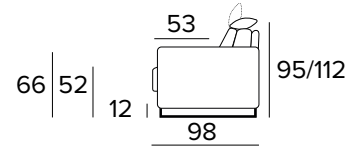

PIEDE IN METALLO VERNICIATO / PAINTED METAL FEET

RAL 9005 NERO

OLIVER

DIVANO LETTO 2 POSTI 2 SEATER SOFA BED

MT/140 TES. UNITO M/140 SINGLE FAB.	TES. CLIENTE CLIENT'S FAB.	CAT. X	CAT. A	CAT. B	CAT. C

MATERASSO / MATTRESS
CM 120x197 / H 17