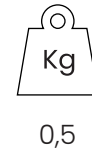

Orbit Odes *Cushion*

DESIGN SHANTELL MARTIN, 2024

Double-faced printed cushion suitable for indoor environments. Available in one size.