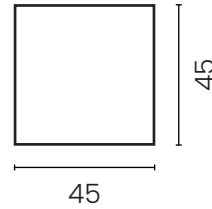

Orbit Odes *Cushion*

DESIGN SHANTELL MARTIN, 2024

Double-faced printed cushion suitable for indoor environments. Available in one size.

Materials

Material:

Acrylic

Fabric:

Polyester fabric

4810100

Product use:

Indoor locations

Packaging

No. of parcels:

1

Weight (kg):

1

Volume (m³):

0.032384

Dimensions (LxWxH):

46 x 44 x 16 cm

Made in Italy