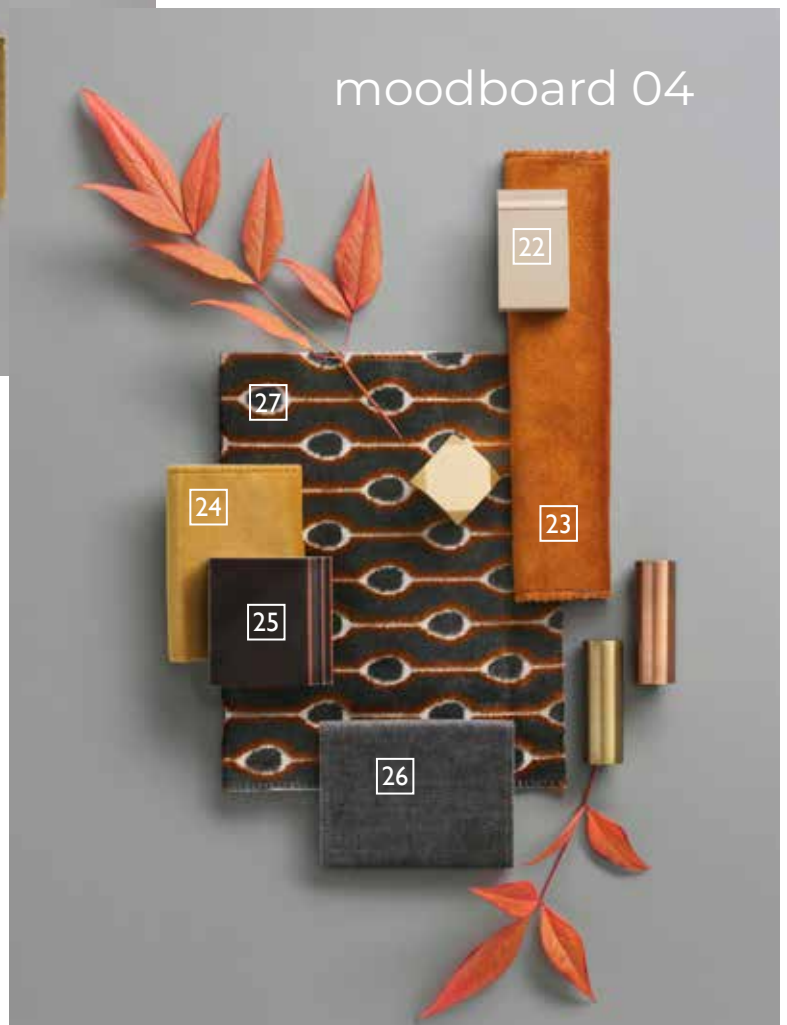

moodboard 02

CAMPIONARIO / SAMPLES FOLDERS

- 17 - CODE AD07045
- 18 - CODE AD070433
- 19 - CODE SA08934
- 20 - CODE SA I 3009
- 21 - WOOD FINISH 02 BEIGE (Maquillage)
- 57 - CODE LAC02

- 22 - WOOD FINISH 03 TORTORA (Maquillage)
- 23 - CODE AD07045
- 24 - CODE AD070520
- 25 - WOOD FINISH 01 DARKBORDEAUX (Maquillage)
- 26 - CODE P08646
- 27 - CODE L04405055 I

CAMPIONARIO / SAMPLES FOLDERS

moodboard 05

28 - FINISH NATURAL WALNUT

29 - CODE L044050194

30 - CODE C550 (Maquillage)

31 - CODE Z (Master)

32 - WOOD FINISH 12 RAL8019 (Maquillage)

33 - CODE AD070706