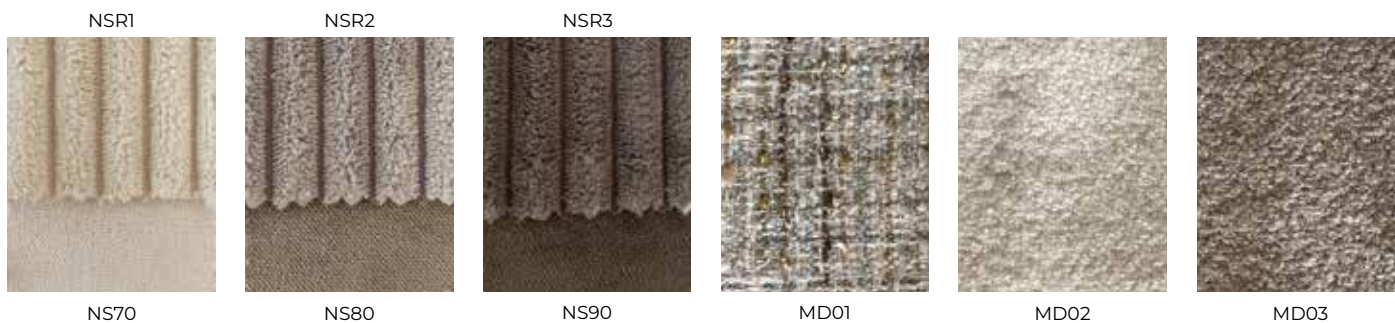

Real Wood Maple Tanganika Frisee - Grey

LAQUERED WOOD

MODERN

COLLECTION

CAMPIONI TESSUTI / FABRIC SAMPLES

KINDS OF AVAIBLE QUILTED ARE ONLY:

3 KINDS OF AVAIBLE QUILTED ONLY IN THE FOLLOWING COLOURS:

SPECIFICHE E PERSONALIZZAZIONI - SPECIFICATIONS AND CUSTOMIZATIONS