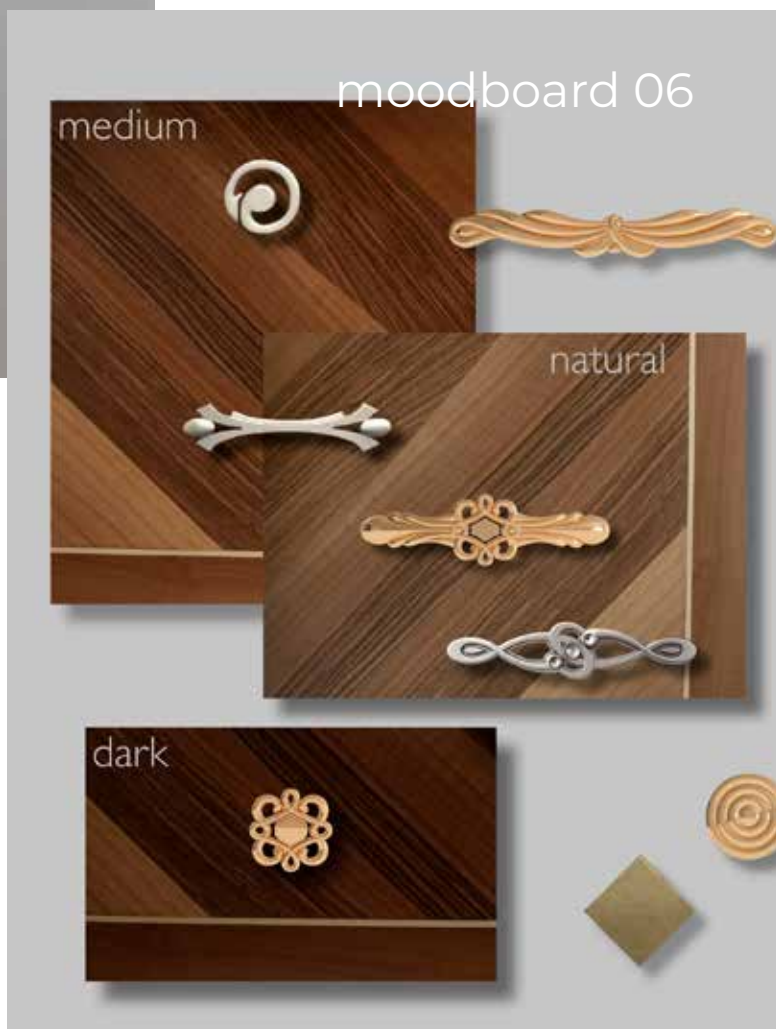

moodboard 02

CAMPIONARIO / SAMPLES FOLDERS

- 17 - CODE AD07045
- 18 - CODE AD070433
- 19 - CODE SA08934
- 20 - CODE SA I 3009
- 21 - WOOD FINISH 02 BEIGE (Maquillage)
- 57 - CODE LAC02

- 22 - WOOD FINISH 03 TORTORA (Maquillage)
- 23 - CODE AD07045
- 24 - CODE AD070520
- 25 - WOOD FINISH 01 DARKBORDEAUX (Maquillage)
- 26 - CODE P08646
- 27 - CODE L04405055 I

CAMPIONARIO / SAMPLES FOLDERS

moodboard 05

28 - FINISH NATURAL WALNUT

29 - CODE L044050194

30 - CODE C550 (Maquillage)

31 - CODE Z (Master)

32 - WOOD FINISH 12 RAL8019 (Maquillage)

33 - CODE AD070706

34 - WOOD FINISH 11 PUCCINI (Maquillage)

58 - CODE ELT58

moodboard 06

CAMPIONARIO / SAMPLES FOLDERS

- 35 - CODE SA17307
- 36 - CODE SA13047
- 37 - CODE 607 (Maquillage)
- 38 - CODE VA17101
- 39 - CODE SA13009
- 40 - WOOD FINISH DARK WALNUT
- 41 - WOOD FINISH 11 PUCCINI (Maquillage)
- 42 - WOOD FINISH 12 RAL8019 (Maquillage)
- 43 - WOOD FINISH 09 VISONE (Maquillage)
- 44 - CODE C510 (Maquillage)
- 45 - WOOD FINISH 02 BEIGE (Maquillage)
- 46 - WOOD FINISH 03 TORTORA (Maquillage)
- 47 - CODE AD070437
- 48 - CODE AD1701670