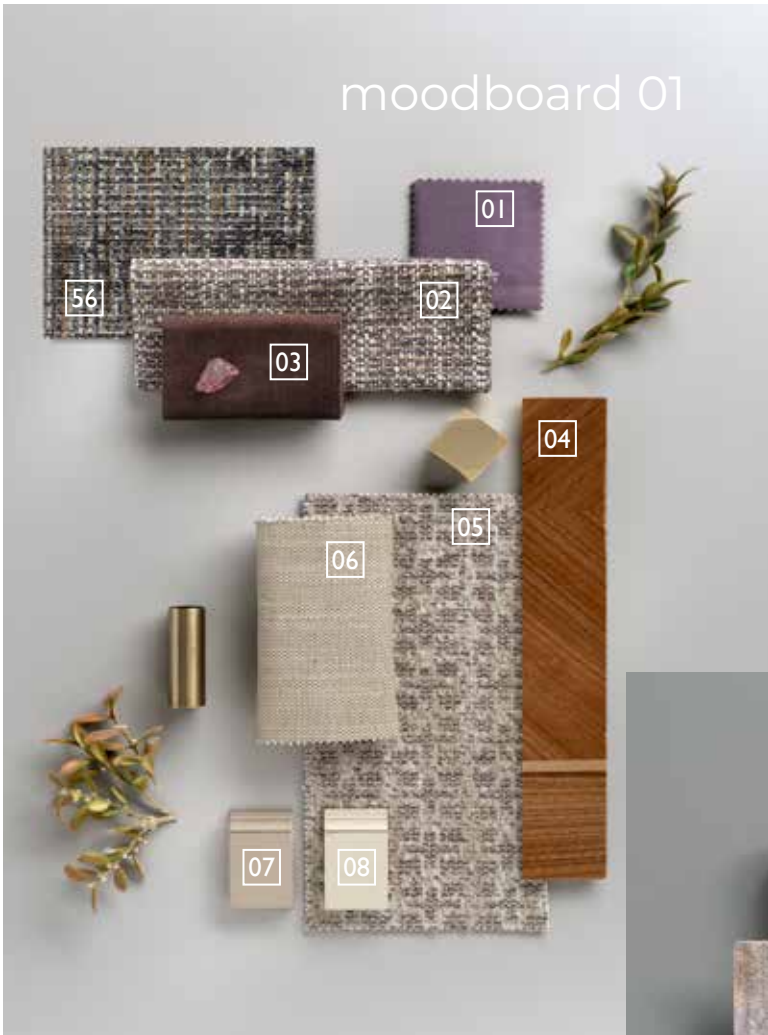

CS21

CS50

CS51

CS52

CS53

CAMPIONARIO / SAMPLES FOLDERS

moodboard 01

- 01 - CODE 002 (Maquillage)
- 02 - CODE SA0896 (New)
- 03 - CODE P008621 (New)
- 04 - WOOD FINISH NATURAL
- 05 - CODE SAI7302 (New)
- 06 - CODE SAI3009
- 07 - WOOD FINISH 03 TORTORA (Maquillage)
- 08 - WOOD FINISH 02 BEIGE (Maquillage)
- 56 - CODEVAM17108