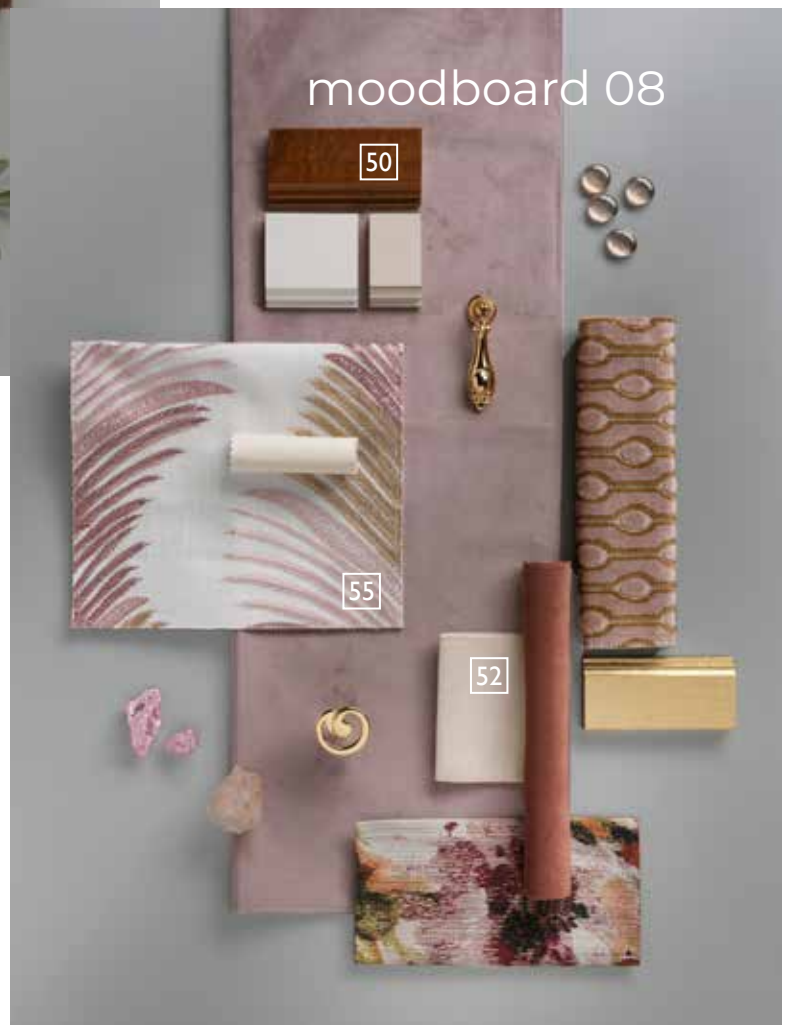

- 50 - WOOD FINISH MEDIUM WALNUT
- 51 - CODE L0440502
- 52 - CODE AD07011
- 53 - CODE 832615
- 54 - CODE TA090511
- 55 - CODE CA44020233