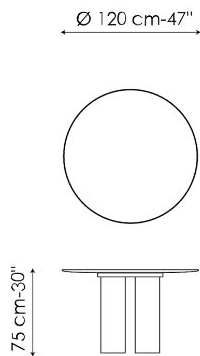

Data sheet

Width: 200cm
Depth: 108cm
Height: ± 75cm

Width: 250cm
Depth: 112cm
Height: ± 75cm

Width: 280cm
Depth: 115cm
Height: ± 75cm

Width: 300cm
Depth: 120cm
Height: ± 75cm

Width: 300cm
Depth: 140cm
Height: ± 75cm

Width: 400cm
Depth: 140cm
Height: 75cm

Width: 120cm
Depth: 120cm
Height: ± 75cm

Width: 140cm
Depth: 140cm
Height: ± 75cm

Width: 160cm
Depth: 160cm
Height: ± 75cm

Width: 180cm
Depth: 180cm
Height: ± 75cm

Finishes