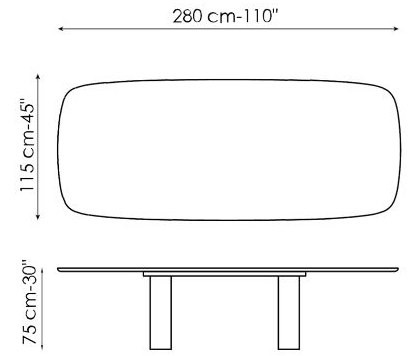

BONALDO

Geometric Table, Geometric Table Wood

Designer: **Alain Gilles**

Summing up significant stylistic and material research, the Geometric Table is a transforming shape-shifting table that plays on perspective: with a hypnotic visual effect, it looks different depending on the point of view and results in a living area with a surprising personality. The concept is based on chameleon-like silhouettes, starting with the base: its four teardrop-shaped legs appear either thick or sharp and thin, playing together to offer a different perception of their visual weight as you walk around the table, with an impressive scenic yet slender and graceful presence, given by its

rounded shapes. The classic modern dining table is also available in three precious single material finishes: a special clay hand finished spatula effect which gives the entire frame a sculptural look; the Geometric Table Wood, where ebony is used to make both the top and the legs, as if the table were carved from a single block of wood; and last but not least the Geometric Table with full marble top and legs. The Geometric Table is also available in a four-meter long version, Geometric 400, a size designed specifically for offices and the hospitality sector.

Data sheet

Width: 200cm
Depth: 108cm
Height: ± 75cm

Width: 250cm
Depth: 112cm
Height: ± 75cm

Width: 280cm
Depth: 115cm
Height: ± 75cm

Width: 300cm
Depth: 120cm
Height: ± 75cm

Width: 300cm
Depth: 140cm
Height: ± 75cm

Width: 400cm
Depth: 140cm
Height: 75cm

Width: 120cm
Depth: 120cm
Height: ± 75cm

Width: 140cm
Depth: 140cm
Height: ± 75cm

Width: 160cm
Depth: 160cm
Height: ± 75cm

Width: 180cm
Depth: 180cm
Height: ± 75cm

Finishes