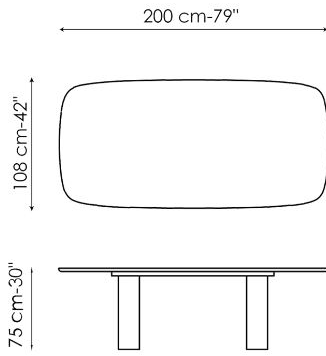

BONALDO

Geometric Table, Geometric Table Wood

Designer: **Alain Gilles**

Summing up significant stylistic and material research, the Geometric Table is a transforming shape-shifting table that plays on perspective: with a hypnotic visual effect, it looks different depending on the point of view and results in a living area with a surprising personality. The concept is based on chameleon-like silhouettes, starting with the base: its four teardrop-shaped legs appear either thick or sharp and thin, playing together to offer a different perception of their visual weight as you walk around the table, with an impressive scenic yet slender and graceful presence, given by its

rounded shapes. The classic modern dining table is also available in three precious single material finishes: a special clay hand finished spatula effect which gives the entire frame a sculptural look; the Geometric Table Wood, where ebony is used to make both the top and the legs, as if the table were carved from a single block of wood; and last but not least the Geometric Table with full marble top and legs. The Geometric Table is also available in a four-meter long version, Geometric 400, a size designed specifically for offices and the hospitality sector.

Data sheet

Width: 200cm
Depth: 108cm
Height: ± 75cm

Width: 250cm
Depth: 112cm
Height: ± 75cm

Width: 280cm
Depth: 115cm
Height: ± 75cm

Width: 300cm
Depth: 120cm
Height: ± 75cm

Width: 300cm
Depth: 140cm
Height: ± 75cm

Width: 400cm
Depth: 140cm
Height: 75cm

Width: 120cm
Depth: 120cm
Height: ± 75cm

Width: 140cm
Depth: 140cm
Height: ± 75cm

Width: 160cm
Depth: 160cm
Height: ± 75cm

Width: 180cm
Depth: 180cm
Height: ± 75cm

Finishes