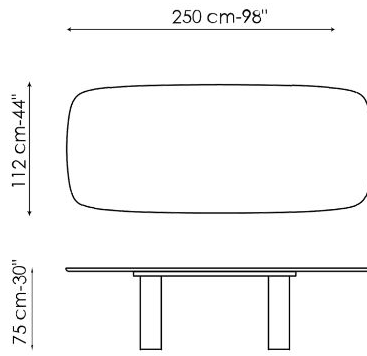

BONALDO

Geometric Table, Geometric Table Wood

Designer: **Alain Gilles**

Summing up significant stylistic and material research, the Geometric Table is a transforming shape-shifting table that plays on perspective: with a hypnotic visual effect, it looks different depending on the point of view and results in a living area with a surprising personality. The concept is based on chameleon-like silhouettes, starting with the base: its four teardrop-shaped legs appear either thick or sharp and thin, playing together to offer a different perception of their visual weight as you walk around the table, with an impressive scenic yet slender and graceful presence, given by its

rounded shapes. The classic modern dining table is also available in three precious single material finishes: a special clay hand finished spatula effect which gives the entire frame a sculptural look; the Geometric Table Wood, where ebony is used to make both the top and the legs, as if the table were carved from a single block of wood; and last but not least the Geometric Table with full marble top and legs. The Geometric Table is also available in a four-meter long version, Geometric 400, a size designed specifically for offices and the hospitality sector.

Data sheet

Width: 200cm
Depth: 108cm
Height: ± 75cm

Width: 250cm
Depth: 112cm
Height: ± 75cm

Width: 280cm
Depth: 115cm
Height: ± 75cm

Width: 300cm
Depth: 120cm
Height: ± 75cm

Width: 300cm
Depth: 140cm
Height: ± 75cm

Width: 400cm
Depth: 140cm
Height: 75cm

Width: 120cm
Depth: 120cm
Height: ± 75cm

Width: 140cm
Depth: 140cm
Height: ± 75cm

Width: 160cm
Depth: 160cm
Height: ± 75cm

Width: 180cm
Depth: 180cm
Height: ± 75cm

Finishes