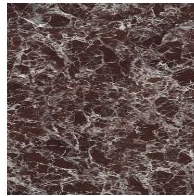

BARREL-SHAPED TOP

Wood

Solid wood
Brushed coal oak

Solid wood
American walnut

Solid wood
Brushed natural oak

Veneered wood
Walnut Canaletto

Ceramic

Glossy ceramic
Calacatta

Wood

Solid wood
American walnut

Solid wood
Brushed coal oak

Solid wood
Brushed natural oak

Ceramic

Mat ceramic
Ardesia grey

Glossy ceramic
Calacatta

Silk finish ceramic
Calacatta macchia
vecchia

Mat ceramic
Laurent

Glossy ceramic
Imperial grey

Glossy ceramic
Black Onyx

Glossy ceramic
Mountain peak

Glossy ceramic
Rosso imperiale

Mat ceramic
Alaska White

Mat ceramic
Augusta

Marble

Marble
Calacatta

Marble
Carrara

Marble
Emperador

Marble
Marquinia

Marble
Rosso Carpazi

Marble
Saint Denis

Marble
Fior di bosco

Marble
Dover White