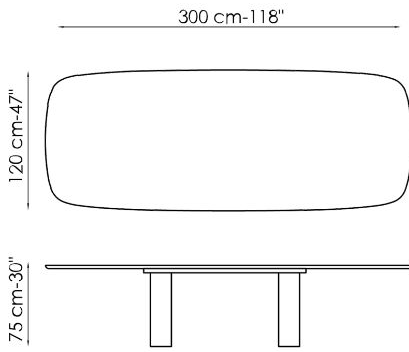

rounded shapes. The classic modern dining table is also available in three precious single material finishes: a special clay hand finished spatula effect which gives the entire frame a sculptural look; the Geometric Table Wood, where ebony is used to make both the top and the legs, as if the table were carved from a single block of wood; and last but not least the Geometric Table with full marble top and legs. The Geometric Table is also available in a four-meter long version, Geometric 400, a size designed specifically for offices and the hospitality sector.

Data sheet

Width: 200cm
Depth: 108cm
Height: ± 75cm

Width: 250cm
Depth: 112cm
Height: ± 75cm

Width: 280cm
Depth: 115cm
Height: ± 75cm

Width: 300cm
Depth: 120cm
Height: ± 75cm

Width: 300cm
Depth: 140cm
Height: ± 75cm

Width: 400cm
Depth: 140cm
Height: 75cm

Width: 120cm
Depth: 120cm
Height: ± 75cm

Width: 140cm
Depth: 140cm
Height: ± 75cm

Width: 160cm
Depth: 160cm
Height: ± 75cm

Width: 180cm
Depth: 180cm
Height: ± 75cm

Finishes