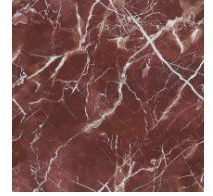

BARREL-SHAPED TOP

Wood

Solid wood
Brushed coal oak

Solid wood
American walnut

Solid wood
Brushed natural oak

Veneered wood
Walnut Canaletto

Ceramic

Glossy ceramic
Calacatta

Mat ceramic
Ardesia grey

Mat ceramic
Laurent

Silk finish ceramic
Calacatta macchia
vecchia

Glossy ceramic
Imperial grey

Glossy ceramic
Black Onyx

Glossy ceramic
Mountain peak

Glossy ceramic
Rosso imperiale

Mat ceramic
Augusta

Mat ceramic
Alaska White

Marble

Marble
Calacatta

Marble
Carrara

Marble
Emperador

Marble
Marquina

Marble
Rosso Carpazi

Marble
Saint Denis

Marble
Fior di bosco

Marble
Travertino Romano

Marble
Dover White

BARREL-SHAPED TOP - 400 CM

Wood

Veneered wood
Walnut Canaletto

Veneered wood
Brushed coal oak

ROUND TOP