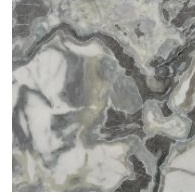

BARREL-SHAPED TOP

Wood

Solid wood
Brushed coal oak

Solid wood
American walnut

Solid wood
Brushed natural oak

Veneered wood
Walnut Canaletto

Ceramic

Glossy ceramic
Calacatta

Mat ceramic
Ardesia grey

Mat ceramic
Laurent

Silk finish ceramic
Calacatta macchia
vecchia

Glossy ceramic
Imperial grey

Glossy ceramic
Black Onyx

Glossy ceramic
Mountain peak

Glossy ceramic
Rosso imperiale

Mat ceramic
Augusta

Mat ceramic
Alaska White

Marble

Marble
Calacatta

Marble
Carrara

Marble
Emperador

Marble
Marquina

Marble
Rosso Carpazi

Marble
Saint Denis

Marble
Fior di bosco

Marble
Travertino Romano

Marble
Dover White

BARREL-SHAPED TOP - 400 CM

Wood

Veneered wood
Walnut Canaletto

Veneered wood
Brushed coal oak

ROUND TOP