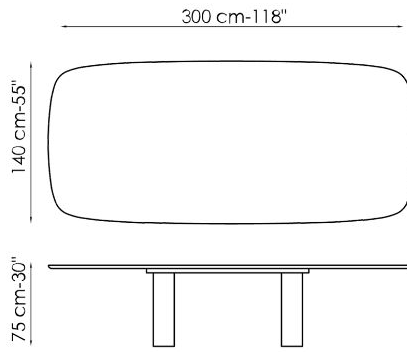

rounded shapes. The classic modern dining table is also available in three precious single material finishes: a special clay hand finished spatula effect which gives the entire frame a sculptural look; the Geometric Table Wood, where ebony is used to make both the top and the legs, as if the table were carved from a single block of wood; and last but not least the Geometric Table with full marble top and legs. The Geometric Table is also available in a four-meter long version, Geometric 400, a size designed specifically for offices and the hospitality sector.

Data sheet

Width: 200cm
Depth: 108cm
Height: ± 75cm

Width: 250cm
Depth: 112cm
Height: ± 75cm

Width: 280cm
Depth: 115cm
Height: ± 75cm

Width: 300cm
Depth: 120cm
Height: ± 75cm

Width: 300cm
Depth: 140cm
Height: ± 75cm

Width: 400cm
Depth: 140cm
Height: 75cm

Width: 120cm
Depth: 120cm
Height: ± 75cm

Width: 140cm
Depth: 140cm
Height: ± 75cm

Width: 160cm
Depth: 160cm
Height: ± 75cm

Width: 180cm
Depth: 180cm
Height: ± 75cm

Finishes