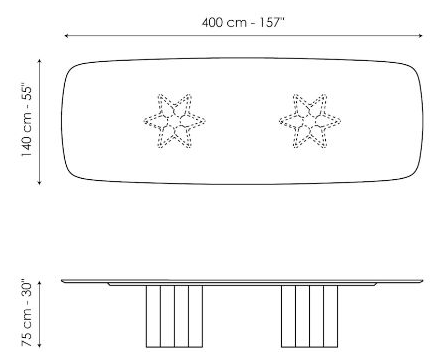

BONALDO

Geometric Table, Geometric Table Wood

Designer: **Alain Gilles**

Summing up significant stylistic and material research, the Geometric Table is a transforming shape-shifting table that plays on perspective: with a hypnotic visual effect, it looks different depending on the point of view and results in a living area with a surprising personality. The concept is based on chameleon-like silhouettes, starting with the base: its four teardrop-shaped legs appear either thick or sharp and thin, playing together to offer a different perception of their visual weight as you walk around the table, with an impressive scenic yet slender and graceful presence, given by its

Data sheet

Width: 200cm
Depth: 108cm
Height: ± 75cm

Width: 250cm
Depth: 112cm
Height: ± 75cm

Width: 280cm
Depth: 115cm
Height: ± 75cm

Width: 300cm
Depth: 120cm
Height: ± 75cm

Width: 300cm
Depth: 140cm
Height: ± 75cm

Width: 400cm
Depth: 140cm
Height: 75cm

Width: 120cm
Depth: 120cm
Height: ± 75cm

Width: 140cm
Depth: 140cm
Height: ± 75cm

Width: 160cm
Depth: 160cm
Height: ± 75cm

Width: 180cm
Depth: 180cm
Height: ± 75cm

Finishes