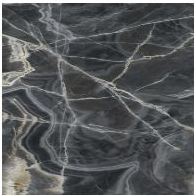

Marble
Fior di bosco

Marble
Travertino Romano

Marble
Dover White

BARREL-SHAPED TOP - 400 CM

Wood

Veneered wood
Walnut Canaletto

Veneered wood
Brushed coal oak

ROUND TOP

Wood

Solid wood
American walnut

Solid wood
Brushed coal oak

Solid wood
Brushed natural oak

Ceramic

Mat ceramic
Ardesia grey

Glossy ceramic
Calacatta

Silk finish ceramic
Calacatta macchia
vecchia

Mat ceramic
Laurent

Glossy ceramic
Imperial grey

Glossy ceramic
Black Onyx

Glossy ceramic
Mountain peak

Glossy ceramic
Rosso imperiale

Mat ceramic
Alaska White

Mat ceramic
Augusta

Marble