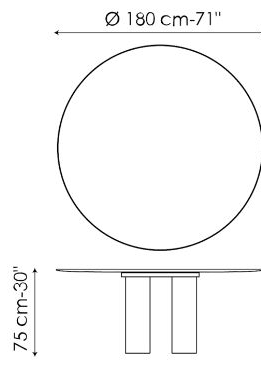

Data sheet

Width: 200cm
Depth: 108cm
Height: ± 75cm

Width: 250cm
Depth: 112cm
Height: ± 75cm

Width: 280cm
Depth: 115cm
Height: ± 75cm

Width: 300cm
Depth: 120cm
Height: ± 75cm

Width: 300cm
Depth: 140cm
Height: ± 75cm

Width: 400cm
Depth: 140cm
Height: 75cm

Width: 120cm
Depth: 120cm
Height: ± 75cm

Width: 140cm
Depth: 140cm
Height: ± 75cm

Width: 160cm
Depth: 160cm
Height: ± 75cm

Width: 180cm
Depth: 180cm
Height: ± 75cm

Finishes