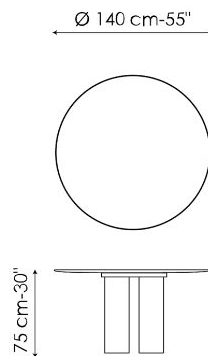

Data sheet

Width: 200cm
Depth: 108cm
Height: ± 75cm

Width: 250cm
Depth: 112cm
Height: ± 75cm

Width: 280cm
Depth: 115cm
Height: ± 75cm

Width: 300cm
Depth: 120cm
Height: ± 75cm

Width: 300cm
Depth: 140cm
Height: ± 75cm

Width: 400cm
Depth: 140cm
Height: 75cm

Width: 120cm
Depth: 120cm
Height: ± 75cm

Width: 140cm
Depth: 140cm
Height: ± 75cm

Width: 160cm
Depth: 160cm
Height: ± 75cm

Width: 180cm
Depth: 180cm
Height: ± 75cm

Finishes