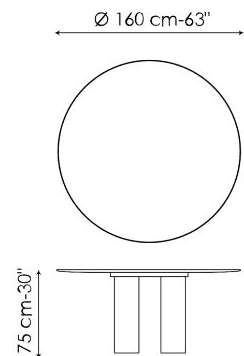

Data sheet

Width: 200cm
Depth: 108cm
Height: ± 75cm

Width: 250cm
Depth: 112cm
Height: ± 75cm

Width: 280cm
Depth: 115cm
Height: ± 75cm

Width: 300cm
Depth: 120cm
Height: ± 75cm

Width: 300cm
Depth: 140cm
Height: ± 75cm

Width: 400cm
Depth: 140cm
Height: 75cm

Width: 120cm
Depth: 120cm
Height: ± 75cm

Width: 140cm
Depth: 140cm
Height: ± 75cm

Width: 160cm
Depth: 160cm
Height: ± 75cm

Width: 180cm
Depth: 180cm
Height: ± 75cm

Finishes