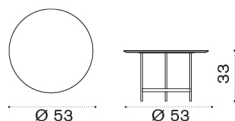

 → 1  |  1 box cushion 47X47X12H 2 Kg

Coffee table Ø53 H7

  CPTCTH1DGLI	Dark grey + ice white
  CPTCTH1DGLEE	Dark grey + brown
  CPTCTH1DGPSP	Dark grey + acquamarina

 → 9 |  1 box 58X58X10H 11 Kg

Calipso

Coffee table Ø53 H33

Item	Description
 CPTCTH2DGLI	Dark grey + ice white
 CPTCTH2DGLEE	Dark grey + brown
 CPTCTH2DGPSP	Dark grey + acquamarina
 COVER665	Rain cover Ø 55 x h33

 → 10 |  1 box 58X58X43H 12 Kg

Coffee table 140x65 H25