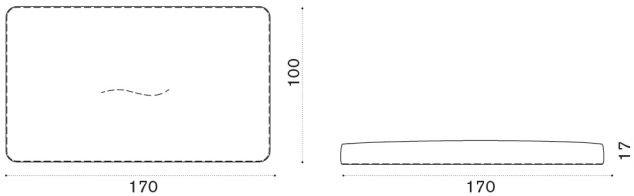

→ 39,5 | 1 box 190X130X40H 55 Kg

XL module 120x240

● CPBAM3T1DG	Teak + alu. dark grey
● COVER662	Rain cover 121 x241xh34

→ 54 | 1 box 246X127X49H 70 Kg

Calipso

Design: Ilaria Marelli

Cushion 100x100

Item
 CPCUM10001
 CPCUM10732

Description
Seat cushion, soft ivory melange
Seat cushion, aquamarine

 → 7  |  1 box cushion 102X102X20H 8 Kg

Cushion 170x100

 CPCUM20001
 CPCUM20732

Seat cushion, soft ivory melange
Seat cushion, aquamarine