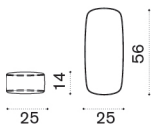

→ 1 | 1 box cushion 27X27X60H 2 Kg