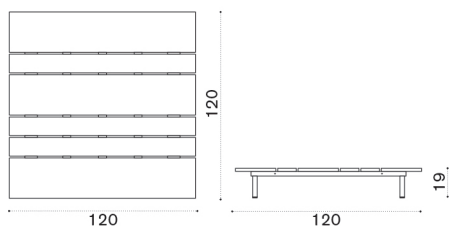

Ethi-Care*

Calipso

S module 120x120

Item	Description
● CPBAM1T1DG	Teak + alu. dark grey
● COVER660	Rain cover 121 x121xh34

→ 27 | 1 box 128X128X20H 30 Kg

L module 120x180

● CPBAM2T1DG	Teak + alu. dark grey
● COVER661	Rain cover 121 x 181 h34