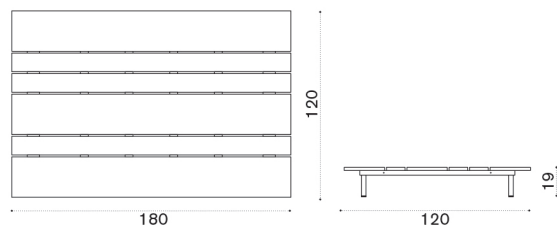

Ethi-Care*

Calipso

S module 120x120

Item	Description
● CPBAM1T1DG	Teak + alu. dark grey
● COVER660	Rain cover 121 x121xh34

→ 27 | 1 box 128X128X20H 30 Kg

L module 120x180

● CPBAM2T1DG	Teak + alu. dark grey
● COVER661	Rain cover 121 x 181 h34

→ 39,5 | 1 box 190X130X40H 55 Kg

XL module 120x240

● CPBAM3T1DG	Teak + alu. dark grey
● COVER662	Rain cover 121 x241xh34

→ 54 | 1 box 246X127X49H 70 Kg

Calipso

Design: Ilaria Marelli

Cushion 100x100

Item
 CPCUM10001
 CPCUM10732