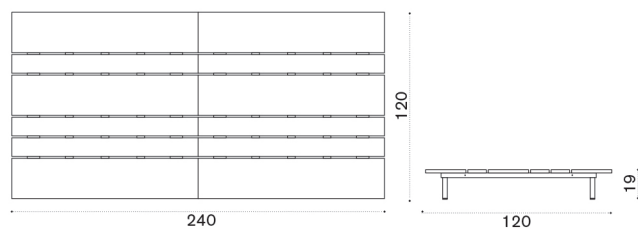

Ethi-Care*

Calipso

S module 120x120

Item	Description
● CPBAM1T1DG	Teak + alu. dark grey
● COVER660	Rain cover 121 x121xh34

→ 27 | 1 box 128X128X20H 30 Kg

L module 120x180

● CPBAM2T1DG	Teak + alu. dark grey
● COVER661	Rain cover 121 x 181 h34

→ 39,5 | 1 box 190X130X40H 55 Kg

XL module 120x240

● CPBAM3T1DG	Teak + alu. dark grey
● COVER662	Rain cover 121 x241xh34

→ 54 | 1 box 246X127X49H 70 Kg

Calipso

Design: Ilaria Marelli

Cushion 100x100

Item
 CPCUM10001
 CPCUM10732