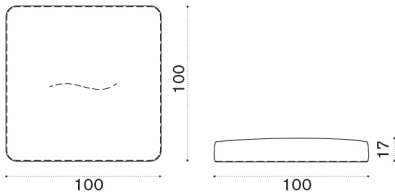

Calipso

Design: Ilaria Marelli

Cushion 100x100

Item
CPCUM10001
CPCUM10732

Description
Seat cushion, soft ivory melange
Seat cushion, aquamarine

→ 7 | 1 box cushion 102X102X20H 8 Kg

Cushion 170x100

CPCUM20001
CPCUM20732

Seat cushion, soft ivory melange
Seat cushion, aquamarine