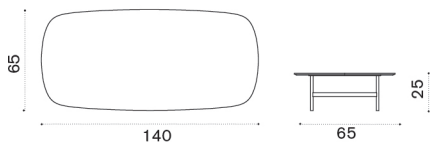

→ 30 | 1 box 145X70X28H 32 Kg

Coffee table 80x35 H7

CPTCRM1DGLI	Dark grey + ice white
CPTCRM1DGLEE	Dark grey + brown