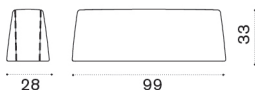

→ 5.5 | 1 box cushion 101X30X35H 7 Kg

Armrest cushion

● CPCUBRO001	Armrest cushion, soft ivory melange
● CPCUBRO732	Armrest cushion, aquamarine