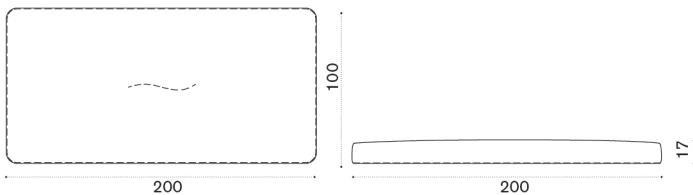

→ 14 | 1 box cushion 202X102X20H 16 Kg