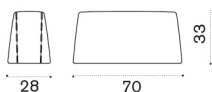

Calipso

Short back cushion

Item	Description
● CPCUSCM10001	Back cushion, soft ivory melange
● CPCUSCM10732	Back cushion, aquamarine
● COVER663	Rain cover 71 x 28 h33,5

→ 4 | 1 box cushion 72X30X35H 6 Kg

Long back cushion

● CPCUSCM20001	Back cushion, soft ivory melange
● CPCUSCM20732	Back cushion, aquamarine
● COVER664	Rain cover 100 x28 xh 33,5