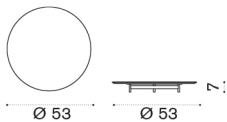

 → 1  |  1 box cushion 47X47X12H 2 Kg

Coffee table Ø53 H7

  CPTCTH1DGLI	Dark grey + ice white
  CPTCTH1DGLEE	Dark grey + brown
  CPTCTH1DGPSP	Dark grey + acquamarina

 → 9 |  1 box 58X58X10H 11 Kg

Calipso

Coffee table Ø53 H33