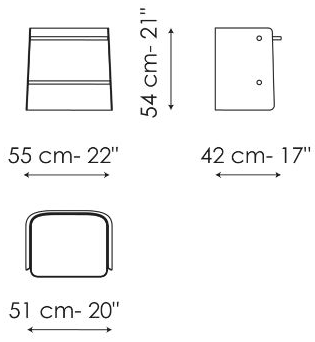

## Parentesi bedside table

Designer: **Fabrice Berrux**

The shape of the Parentesi bedside table brings to mind a niche, a parenthesis that encloses within it two wooden shelves. With an unprecedented design, the Parentesi bedside table with shelves is upholstered in fabric, leather or eco-leather and it is characterised by a simple style, enhanced by four buttons that are visible at the height of the

# Data sheet

Width: 55cm  
Depth: 42cm  
Height: 54cm