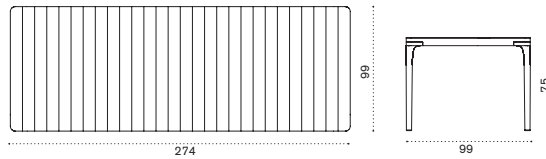

COVER125

Rain cover 201 x 101 h75

Play

Design: Ethimo

Collection composed of: square dining table / XL square dining table / rectangular dining table / XL rectangular dining table / ping pong table.

FSC™ certified product

XL rectangular dining table 274x99

Item	Description
PLTPRM2D43LI	Warmwhite + ice white top
PLTPRM2D43LR	Warmwhite + graphite top
PLTPRM2D43T1	Warmwhite + teak top
PLTPRM2D44LI	Warmgrey + ice white top
PLTPRM2D44LR	Warmgrey + graphite top
PLTPRM2D44T1	Warmgrey + teak top
COVER205	Rain cover 275 x 100 h74