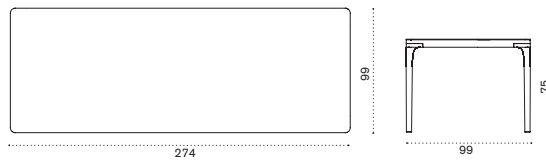

Play

Design: Ethimo

Collection composed of: square dining table / XL square dining table / rectangular dining table / XL rectangular dining table / ping pong table.

FSC™ certified product

XL rectangular dining table 274x99

Item	Description
PLTPRM2D43LI	Warmwhite + ice white top
PLTPRM2D43LR	Warmwhite + graphite top
PLTPRM2D43T1	Warmwhite + teak top
PLTPRM2D44LI	Warmgrey + ice white top
PLTPRM2D44LR	Warmgrey + graphite top
PLTPRM2D44T1	Warmgrey + teak top
COVER205	Rain cover 275 x 100 h74

alu + ceramic-stone → 63 | alu + teak → 49,2 | → 10
1 box 114X290X38H 109 Kg

Rectangular dining / Ping pong table 152,5x274

PLTPRM3D38LR Olive green + graphite

COVER531 Rain cover 154 x 276 h75