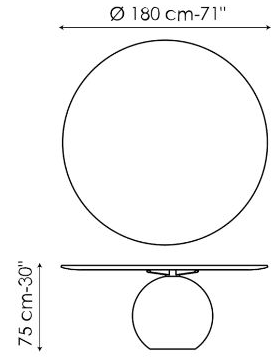

Data sheet

Width: 140cm
Depth: 140cm
Height: ± 75cm

Width: 160cm
Depth: 160cm
Height: ± 75cm

Width: 180cm
Depth: 180cm
Height: ± 75cm

Finishes

TOP

Wood

Solid wood
American walnut