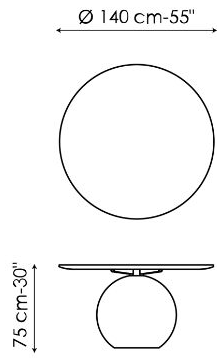

BONALDO

Circus

Designer: **Fabrice Berrux**

Circus is a fixed design round table which draws on the laws of physics for its contrast of quite different geometric shapes: the impressive and striking central base is surmounted by a large disc-shaped top, evoking a pleasant sensation of movement. The table acquires strength and elegance in a unique balancing act, becoming the real star of the living area. The top is available in solid wood, ceramic or marble,

Data sheet

Width: 140cm
Depth: 140cm
Height: ± 75cm

Width: 160cm
Depth: 160cm
Height: ± 75cm

Width: 180cm
Depth: 180cm
Height: ± 75cm

Finishes

TOP

Wood

Solid wood
American walnut