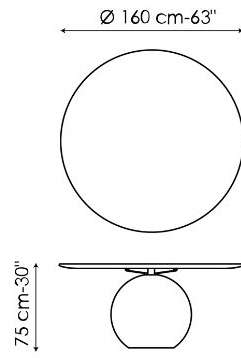

BONALDO

Circus

Designer: **Fabrice Berrux**

Circus is a fixed design round table which draws on the laws of physics for its contrast of quite different geometric shapes: the impressive and striking central base is surmounted by a large disc-shaped top, evoking a pleasant sensation of movement. The table acquires strength and elegance in a unique balancing act, becoming the real star of the living area. The top is available in solid wood, ceramic or marble,

Data sheet

Width: 140cm
Depth: 140cm
Height: ± 75cm

Width: 160cm
Depth: 160cm
Height: ± 75cm

Width: 180cm
Depth: 180cm
Height: ± 75cm

Finishes

TOP

Wood

Solid wood
American walnut