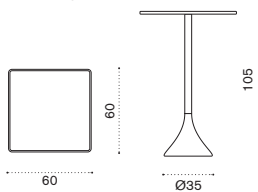

Dining table 60X60 h 105

→ 35,5 → 2 | 3 boxes 1X 74X72X9H 8,5 Kg
+ 1X 40X40X40H 22 Kg + 1X 16X16X105 7 Kg

- CNTPQM1H2D43HN Alu. warmwhite + laminate black
- CNTPQM1H2D43T1 Alu. warmwhite + natural teak
- CNTPQM1H2D43T5 Alu. warmwhite + pickled teak

- CNTPQM1H2DGHN Alu. dark grey + laminate black
- CNTPQM1H2DGT1 Alu. dark grey + natural teak
- CNTPQM1H2DGT5 Alu. dark grey + pickled teak

- COVER520 Rain cover 62X62 h107