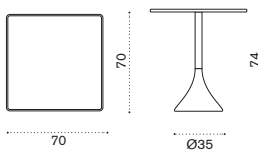

Dining table 70X70h 74

→ 34,5 → 2-4 | 3 boxes 1X 76X76X9H 9 Kg
+ 1X 40X40X40H 22 Kg + 1X 16X16X75H 5 Kg

- CNTPQM2H1D43HN Alu. warmwhite + laminate black
- CNTPQM2H1D43T1 Alu. warmwhite + natural teak
- CNTPQM2H1D43T5 Alu. warmwhite + pickled teak

- CNTPQM2H1DGHN Alu. dark grey + laminate black
- CNTPQM2H1DGT1 Alu. dark grey + natural teak
- CNTPQM2H1DGT5 Alu. dark grey + pickled teak

- COVER521 Rain cover 72X72 h76