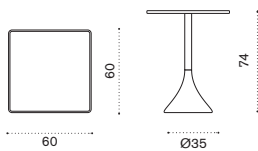

Dining table 60X60 h 74

→ 33,5 → 2 | 3 boxes 1X 74X72X9H 8,5 Kg
+ 1X 40X40X40H 22 Kg + 1X 16X16X75H 5 Kg

- CNTPQM1H1D43HN Alu. warmwhite + laminate black
- CNTPQM1H1D43T1 Alu. warmwhite + natural teak
- CNTPQM1H1D43T5 Alu. warmwhite + pickled teak

- CNTPQM1H1DGHN Alu. dark grey + laminate black
- CNTPQM1H1DGT1 Alu. dark grey + natural teak
- CNTPQM1H1DGT5 Alu. dark grey + pickled teak

- COVER519 Rain cover 62X62 h76