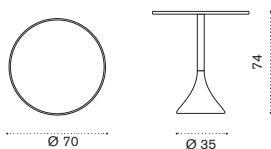

Dining table Ø 70 h 74

→ 34 → 2 | 3 boxes 1X 76X76X9H 8,5 Kg
+ 1X 40X40X40H 22 Kg + 1X 16X16X75H 5 Kg

	CNTPTM2H1D43HN	Alu. warmwhite + laminate black
	CNTPTM2H1D43T1	Alu. warmwhite + natural teak
	CNTPTM2H1D43T5	Alu. warmwhite + pickled teak
	CNTPTM2H1DGHN	Alu. dark grey + laminate black
	CNTPTM2H1DGT1	Alu. dark grey + natural teak
	CNTPTM2H1DGT5	Alu. dark grey + pickled teak

COVER515

Rain cover Ø72 h76

Ethimo