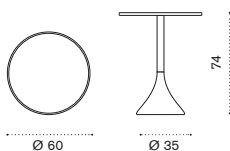

→ 33 → 2 | 3 boxes 1X 74X72X9H 7,5 Kg
+ 1X 40X40X40H 22 Kg + 1X 16X16X75H 5 Kg

Item

Description

	CNTPTM1H1D43HN	Alu. warmwhite + laminate black
	CNTPTM1H1D43T1	Alu. warmwhite + natural teak
	CNTPTM1H1D43T5	Alu. warmwhite + pickled teak
	CNTPTM1H1DGHN	Alu. dark grey + laminate black
	CNTPTM1H1DGT1	Alu. dark grey + natural teak
	CNTPTM1H1DGT5	Alu. dark grey + pickled teak