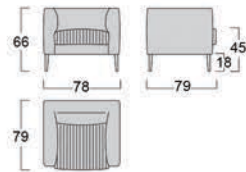

Struttura: legno stagionato e multistrato, completamente rivestito in poliuretano spanso indeformabile D 35/18 e ovatta di poliestere gr 300.

Molleggio seduta: nastri elastici in fibra propilenica e lattice da 80 mm, tesi meccanicamente.

Rivestimento: completamente sfoderabile in tessuto, parzialmente sfoderabile in ecopelle, non disponibile in pelle.

Piede di serie: piede Link in metallo finitura nichel nero.

Piede optional: - piede Dea in metallo finitura cromo
- piede Dea in metallo finitura cromo o manganese.

Structure: seasoned and multi-layer wood, completely covered with D 35/18 non-deformable polyurethane foam and 300 g polyester wadding.

Seat springs: 80mm propylene fibre and latex webbing, mechanically stretched.

Cover: completely removable in fabric, not removable in faux leather, not available in leather.

Standard feet: Link feet in metal with black nickel finish.

Optional feet: - Link feet in metal with chrome finish
- Dea feet in metal with chrome or manganese finish.

Poltrona Armchair