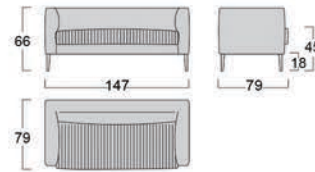

Cover: completely removable in fabric, not removable in faux leather, not available in leather.

Standard feet: Link feet in metal with black nickel finish.

Optional feet: - Link feet in metal with chrome finish
- Dea feet in metal with chrome or manganese finish.

Poltrona Armchair

Divanetto Small sofa

Piedini Feet

Piede Link, di serie
Link feet, standard

Piede Dea, optional
Dea feet, optional