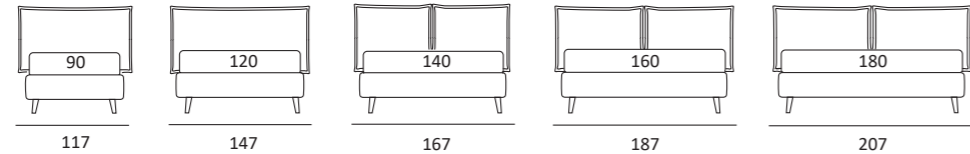

WISP LIFT

Cuscini reclinabili
Recliner cushions

DI SERIE:
Piede in legno **Log** h cm 18, colore wengè

OPTIONAL:
Piede in legno **Log** h cm 18, colori bianco, naturale
Piede in metallo **Bill** h cm 18, finitura marrone moka
Piede in metallo **Glam, Peak e Wily** h cm 18, finitura cromo, colori polvere, seta
Piede in metallo **Hop** h cm 18, finitura manganese

AS STANDARD:
Log wooden foot H 18 cm, colour: wenge

OPTIONALS:
Log wooden foot H 18 cm, colours: white, natural
Bill metal foot H 18 cm, brown mocha finish
Glam, Peak and Wily metal foot H 18 cm, chrome finish, colours: powder, silk
Hop metal foot H 18 cm, manganese finish