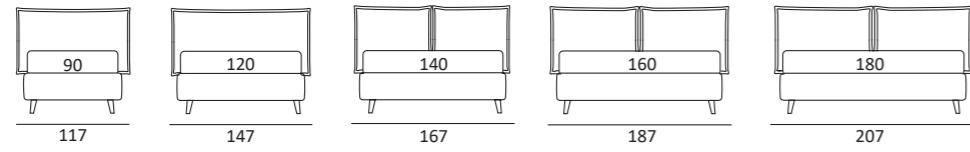

WISP COMPATTO

Cuscini reclinabili
Recliner cushions

DI SERIE:
Piede in legno **Log** h cm 14, colore wengè

OPTIONAL:
Piede in legno **Log** h cm 14, colori bianco, naturale
Piede in metallo **Bill** h cm 14, finitura marrone moka
Piede in metallo **Glam, Peak e Wily** h cm 14, finitura cromo, colori polvere, seta
Piede in metallo **Hop** h cm 14, finitura manganese

AS STANDARD:
Log wooden foot H 14 cm, colour: wenge

OPTIONALS:
Log wooden foot H 14 cm, colours: white, natural
Bill metal foot H 14 cm, brown mocha finish
Glam, Peak and Wily metal foot H 14 cm, chrome finish, colours: powder, silk
Hop metal foot H 14 cm, manganese finish