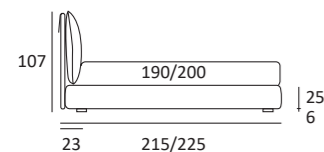

WISP

Cuscini reclinabili
Recliner cushions

DI SERIE:
Piede in legno **Cubic** h cm 6, colore wengè

OPTIONAL:
Piede in legno **Cubic** h cm 6-10, colori grigio, wengè
Ruote **Carry**

AS STANDARD:
Cubic wooden foot H 6 cm, colour: wenge

OPTIONALS:
Cubic wooden foot H 6-10 cm, colours: grey, wenge
Carry wheels

WISP COMPATTO

Cuscini reclinabili
Recliner cushions

DI SERIE:
Piede in legno **Log** h cm 14, colore wengè

OPTIONAL:
Piede in legno **Log** h cm 14, colori bianco, naturale
Piede in metallo **Bill** h cm 14, finitura marrone moka
Piede in metallo **Glam, Peak e Wily** h cm 14, finitura cromo, colori polvere, seta
Piede in metallo **Hop** h cm 14, finitura manganese

AS STANDARD:
Log wooden foot H 14 cm, colour: wenge

OPTIONALS:
Log wooden foot H 14 cm, colours: white, natural
Bill metal foot H 14 cm, brown mocha finish
Glam, Peak and Wily metal foot H 14 cm, chrome finish, colours: powder, silk
Hop metal foot H 14 cm, manganese finish

WISP LIFT

Cuscini reclinabili
Recliner cushions

DI SERIE:
Piede in legno **Log** h cm 18, colore wengè

OPTIONAL:
Piede in legno **Log** h cm 18, colori bianco, naturale
Piede in metallo **Bill** h cm 18, finitura marrone moka
Piede in metallo **Glam, Peak e Wily** h cm 18, finitura cromo, colori polvere, seta
Piede in metallo **Hop** h cm 18, finitura manganese

AS STANDARD:
Log wooden foot H 18 cm, colour: wenge

OPTIONALS:
Log wooden foot H 18 cm, colours: white, natural
Bill metal foot H 18 cm, brown mocha finish
Glam, Peak and Wily metal foot H 18 cm, chrome finish, colours: powder, silk
Hop metal foot H 18 cm, manganese finish

WISP FILO

Cuscini reclinabili
Recliner cushions

DI SERIE:
Piede in legno **Cubic** h cm 6, colore wengè

OPTIONAL:
Piede in legno **Cubic** h cm 6-10, colori grigio, wengè
Ruote **Carry**