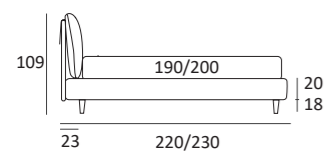

WISP

Cuscini reclinabili
Recliner cushions

DI SERIE:
Piede in legno **Cubic** h cm 6, colore wengè

OPTIONAL:
Piede in legno **Cubic** h cm 6-10, colori grigio, wengè
Ruote **Carry**

AS STANDARD:
Cubic wooden foot H 6 cm, colour: wenge

OPTIONALS:
Cubic wooden foot H 6-10 cm, colours: grey, wenge
Carry wheels

WISP COMPATTO

Cuscini reclinabili
Recliner cushions

DI SERIE:
Piede in legno **Log** h cm 14, colore wengè

OPTIONAL:
Piede in legno **Log** h cm 14, colori bianco, naturale
Piede in metallo **Bill** h cm 14, finitura marrone moka
Piede in metallo **Glam, Peak e Wily** h cm 14, finitura cromo, colori polvere, seta
Piede in metallo **Hop** h cm 14, finitura manganese

AS STANDARD:
Log wooden foot H 14 cm, colour: wenge

OPTIONALS:
Log wooden foot H 14 cm, colours: white, natural
Bill metal foot H 14 cm, brown mocha finish
Glam, Peak and Wily metal foot H 14 cm, chrome finish, colours: powder, silk
Hop metal foot H 14 cm, manganese finish

WISP LIFT

Cuscini reclinabili
Recliner cushions

DI SERIE:
Piede in legno **Log** h cm 18, colore wengè

OPTIONAL:
Piede in legno **Log** h cm 18, colori bianco, naturale
Piede in metallo **Bill** h cm 18, finitura marrone moka
Piede in metallo **Glam, Peak e Wily** h cm 18, finitura cromo, colori polvere, seta
Piede in metallo **Hop** h cm 18, finitura manganese

AS STANDARD:
Log wooden foot H 18 cm, colour: wenge

OPTIONALS:
Log wooden foot H 18 cm, colours: white, natural
Bill metal foot H 18 cm, brown mocha finish
Glam, Peak and Wily metal foot H 18 cm, chrome finish, colours: powder, silk
Hop metal foot H 18 cm, manganese finish

WISP FILO

Cuscini reclinabili
Recliner cushions

DI SERIE:
Piede in legno **Cubic** h cm 6, colore wengè

OPTIONAL:
Piede in legno **Cubic** h cm 6-10, colori grigio, wengè
Ruote **Carry**