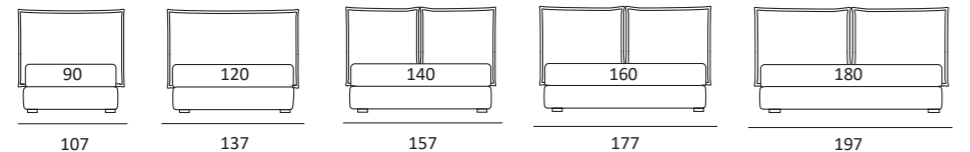

WISP FILO

Cuscini reclinabili
Recliner cushions

DI SERIE:
Piede in legno **Cubic** h cm 6, colore wengè

OPTIONAL:
Piede in legno **Cubic** h cm 6-10, colori grigio, wengè
Ruote **Carry**

AS STANDARD:
Cubic wooden foot H 6 cm, colour: wenge

OPTIONALS:
Cubic wooden foot H 6-10 cm, colours: grey, wenge
Carry wheels

Tipologie piedi e ruote / Feet and Wheels

PIEDI IN LEGNO WOOD FEET

Piede **CUBIC**
H cm 6-10, colori grigio, wengè
H 6-10 cm, colours grey, wenge

Piede **LOG**
H cm 14-18, colori bianco, naturale, wengè
H 14-18 cm, colours white, natural, wenge

PIEDI IN METALLO METAL FEET

Piede **BILL**
H cm 14-18, finitura marrone moka
H 14-18 cm, brown mocha finish

Piede **GLAM**
H cm 14-18-24, finitura cromo, colori polvere, seta
H 14-18-24 cm, chrome finish, colours powder, silk

Piede **HOP**
H cm 14-18-24, finitura manganese
H 14-18-24 cm, manganese finish

Piede **PEAK**
H cm 14-18, finitura cromo, colori polvere, seta
H 14-18 cm, chrome finish, colours powder, silk

Piede **WILY**
H cm 14-18-24, finitura cromo, colori polvere, seta
H 14-18-24 cm, chrome finish, colours powder, silk

RUOTA WHEEL

Ruota **CARRY**
H cm 8
H 8 cm