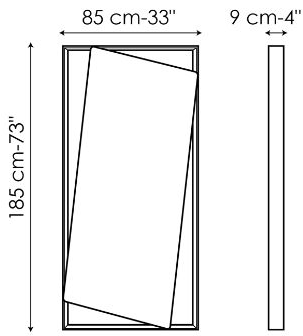

BONALDO

Hang up

A touch of movement, an unusual interplay highlighted by contrasting lines. Hang up stands out for the irregular position of the two elements of which it is made: the shape of the modern decorative wall mirror makes it seem like it has been released from the frame. The available finishings make it suitable for any stylistic context: the wooden frame is in fact available painted in two elegant colours. Positionable both

vertically and horizontally, Hang up represents an ironic and unequivocally contemporary sign with great sculptural impact, the result of sophisticated aesthetic research. A true one-off that helps to furnish the environments in an original way and enlarge the spaces, thanks to its large reflective surface.

Data sheet

Width: 85cm
Depth: 9cm
Height: 185cm

Finishes

FRAME

Wood

Lacquered wood
Mat white

Lacquered wood
Mat anthracite grey

Materials, fabrics, leathers, colors and finishes are approximate and may slightly differ from actual ones. You can find the complete collection of Bonaldo fabrics and leathers on the website