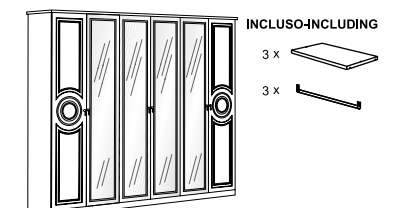

6 door wardrobe
Armoire 6 portes
W. 262 D. 53 H. 219
Vol. 0,59 mc - Box 11 - Kg 252
099AR6.01PI