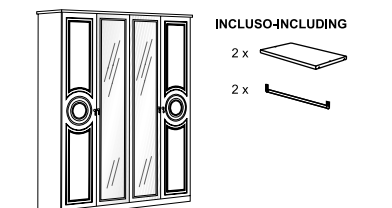

4 door wardrobe
Armoire 4 portes
W. 176,5 D. 53 H. 219
Vol. 0,41 mc - Box 8 - Kg 168,10
099AR4.01PI

GOLD 099LET.01OR

099LET.02OR

099LET.05OR

099AR6.01OR

099AR4.01OR

SILVER 099LET.01AR

099LET.02AR

099LET.05AR

099AR6.01AR

099AR4.01AR