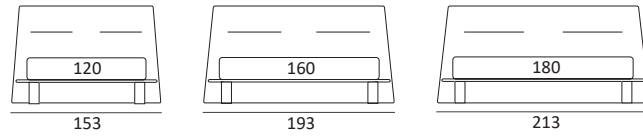

JT AUTOPORTANTE

DI SERIE:

Piede in ABS **Bolt** h cm 19

OPTIONAL:

Piede in plexiglass **Jiff** h cm 19

Piede in metallo **Glam** h cm 24, finitura cromo, colori polvere, seta

Piede in metallo **Hang** e **Hop** h cm 24, finitura manganese

Piede in metallo **Top** h cm 23, finitura satinato, colori polvere, seta

AS STANDARD:

Bolt ABS foot H 19 cm

OPTIONALS:

Jiff plexiglass foot H 19 cm

Glam metal foot, H 24 cm, finish: chrome, colours: powder, silk