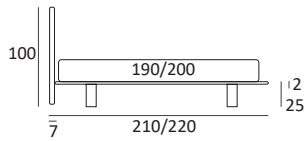

JT AUTOPORTANTE

DI SERIE:

Piede in ABS **Bolt** h cm 19

OPTIONAL:

Piede in plexiglass **Jiff** h cm 19

Piede in metallo **Glam** h cm 24, finitura cromo, colori polvere, seta

Piede in metallo **Hang** e **Hop** h cm 24, finitura manganese

Piede in metallo **Top** h cm 23, finitura satinato, colori polvere, seta

AS STANDARD:

Bolt ABS foot H 19 cm

OPTIONALS:

Jiff plexiglass foot H 19 cm

Glam metal foot, H 24 cm, finish: chrome, colours: powder, silk