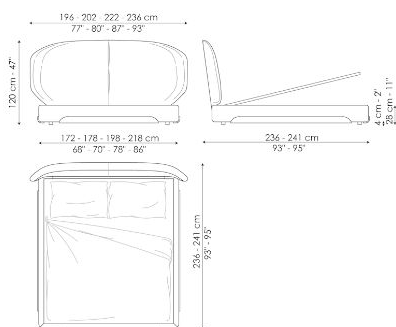

Data sheet

Olos bed

Width: 196-202-220-236cm

Depth: 233-238cm

Height: 100cm

Olos bed plus

Width: 196-202-220-236cm

Depth: 233-238cm

Height: 100cm

Olos bed open

Width: 196-202-220-236cm

Depth: 233-238cm

Height: 100cm

Olos bed hi plus

Width: 196-202-220-236cm

Depth: 236-241cm

Height: 120cm

Olos bed hi open

Width: 196-202-220-236cm

Depth: 236-241cm

Height: 120cm

Finishes

STRUCTURE

Wood