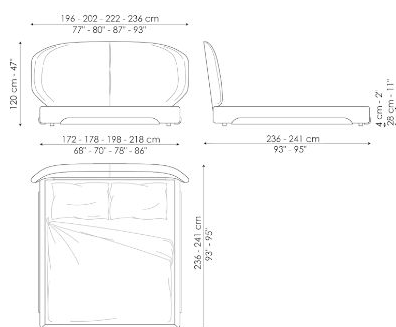

Data sheet

Olos bed

Width: 196-202-220-236cm

Depth: 233-238cm

Height: 100cm

Olos bed plus

Width: 196-202-220-236cm

Depth: 233-238cm

Height: 100cm

Olos bed open

Width: 196-202-220-236cm

Depth: 233-238cm

Height: 100cm

Olos bed hi plus

Width: 196-202-220-236cm

Depth: 236-241cm

Height: 120cm

Olos bed hi open

Width: 196-202-220-236cm

Depth: 236-241cm

Height: 120cm

Finishes

STRUCTURE

Wood