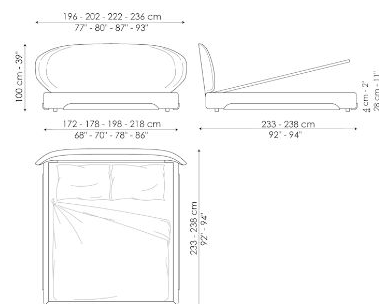

personality are the characteristics of this bed. The sober details of the curved wood represent the outer sections of the bed and their design extends into the elliptical, naturally enveloping headboard. There is also a version with a higher bed frame (Olos bed plus), a version with high headboard (Olos bed hi) or the version with storage (Olos bed open), all of which can be combined with each other to satisfy the widest range of requests and requirements.

Data sheet

Olos bed

Width: 196-202-220-236cm

Depth: 233-238cm

Height: 100cm

Olos bed plus

Width: 196-202-220-236cm

Depth: 233-238cm

Height: 100cm

Olos bed open

Width: 196-202-220-236cm

Depth: 233-238cm

Height: 100cm

Olos bed hi plus

Width: 196-202-220-236cm

Depth: 236-241cm

Height: 120cm

Olos bed hi open

Width: 196-202-220-236cm

Depth: 236-241cm

Height: 120cm

Finishes

STRUCTURE

Wood