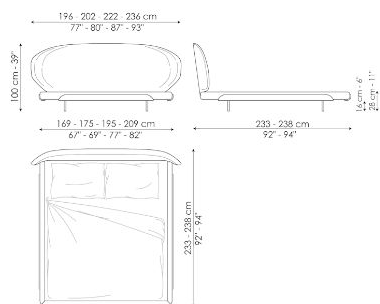

personality are the characteristics of this bed. The sober details of the curved wood represent the outer sections of the bed and their design extends into the elliptical, naturally enveloping headboard. There is also a version with a higher bed frame (Olos bed plus), a version with high headboard (Olos bed hi) or the version with storage (Olos bed open), all of which can be combined with each other to satisfy the widest range of requests and requirements.

Data sheet

Olos bed

Width: 196-202-220-236cm

Depth: 233-238cm

Height: 100cm

Olos bed plus

Width: 196-202-220-236cm

Depth: 233-238cm

Height: 100cm

Olos bed open

Width: 196-202-220-236cm

Depth: 233-238cm

Height: 100cm

Olos bed hi plus

Width: 196-202-220-236cm

Depth: 236-241cm

Height: 120cm

Olos bed hi open

Width: 196-202-220-236cm

Depth: 236-241cm

Height: 120cm

Finishes

STRUCTURE

Wood