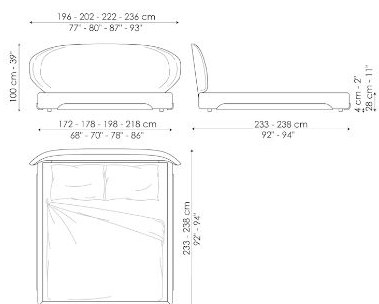

personality are the characteristics of this bed. The sober details of the curved wood represent the outer sections of the bed and their design extends into the elliptical, naturally enveloping headboard. There is also a version with a higher bed frame (Olos bed plus), a version with high headboard (Olos bed hi) or the version with storage (Olos bed open), all of which can be combined with each other to satisfy the widest range of requests and requirements.

Data sheet

Olos bed

Width: 196-202-220-236cm

Depth: 233-238cm

Height: 100cm

Olos bed plus

Width: 196-202-220-236cm

Depth: 233-238cm

Height: 100cm

Olos bed open

Width: 196-202-220-236cm

Depth: 233-238cm

Height: 100cm

Olos bed hi plus

Width: 196-202-220-236cm

Depth: 236-241cm

Height: 120cm

Olos bed hi open

Width: 196-202-220-236cm

Depth: 236-241cm

Height: 120cm

Finishes

STRUCTURE

Wood