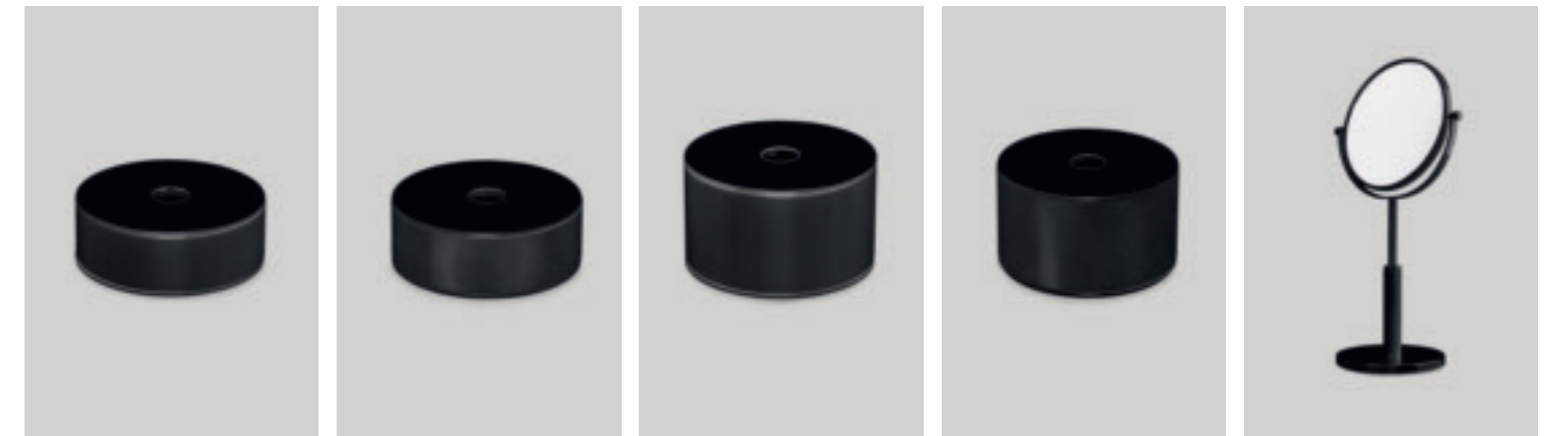

## Defilè Accessori

TUMBLER  
/ BICCHIERE

RAZOR HOLDER  
/ PORTA  
RASOIO

TOOTHBRUSH  
HOLDER  
/ PORTA  
SPAZZOLINI

WALL MOUNTED  
TUMBLER  
/ BICCHIERE  
DA PARETE

WALL MOUNTED  
RAZOR HOLDER  
/ PORTA RASOIO  
DA PARETE

WALL MOUNTED  
TOOTHBRUSH  
HOLDER / PORTA  
SPAZZOLINI  
DA PARETE

SOAP DISPENSER  
/ DOSASAPONE

SMOOTH SOAP HOLDER  
/ PORTA SAPONE LISCIO

KNURLED SOAP HOLDER  
/ PORTA SAPONE GODRONATO

KLEENEX HOLDER  
/ PORTA KLEENEX