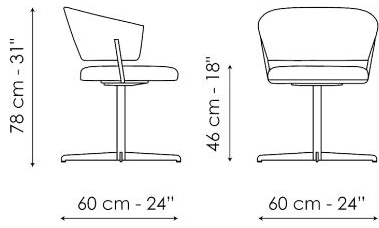

padded office chair is the support, formed by a revolving radial base with four feet. The Bahia Office is available with upholstery in fabric, leather or eco-leather.

Data sheet

Bahia Office

Width: 60cm

Depth: 60cm

Height: 78cm

Finishes

SWIVEL BASE

Metal

Painted metal
Mat white

Painted metal
Mat dove grey

Painted metal
Supreme anthracite

Painted metal
Mat brown