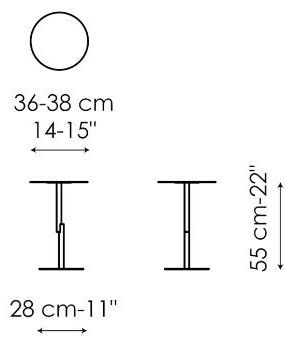

the “Innesti” modern coffee table set means “grafts” – another reference to the inspiration provided by trees and an explicit nod to the method used for the legs.

Data sheet

Innesti high

Width: 36-38cm
Depth: 36-38cm
Height: 55cm

Innesti low

Width: 48-50cm
Depth: 48-50cm
Height: 45cm

Finishes

TOP

Metal

Painted metal
Mat white

Painted metal
Supreme anthracite

Painted metal
Mat brown