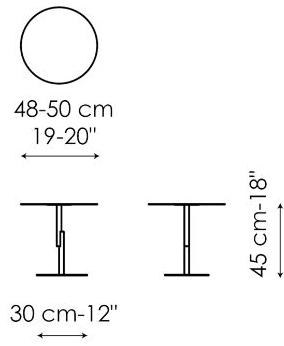

the “Innesti” modern coffee table set means “grafts” – another reference to the inspiration provided by trees and an explicit nod to the method used for the legs.

Data sheet

Innesti high

Width: 36-38cm
Depth: 36-38cm
Height: 55cm

Innesti low

Width: 48-50cm
Depth: 48-50cm
Height: 45cm

Finishes

TOP

Metal

Painted metal
Mat white

Painted metal
Supreme anthracite

Painted metal
Mat brown