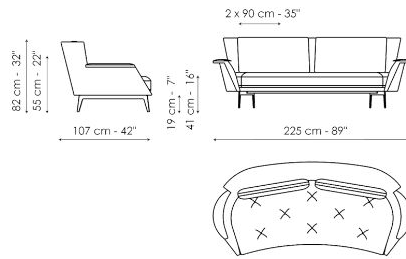

a complete Lovy collection, thus making it possible to create perfectly coordinated environments with the same original style connotations: Lovy hi (with high backrest), Lovy low (with, low backrest), Lovy ego (quilted), Lovy armchair (with high or low backrest) and Lovy pouf (round or square). The new and different modular elements allow the Lovy sofa to adapt to spaces and create customised solutions according to everyone's aesthetic needs.

# Data sheet

**Lovy hi - sofa 225 with 3 cushions**

Width: 225cm  
Depth: 107cm  
Height: 82cm

**Lovy hi - sofa 225 with 2 cushions**

Width: 225cm  
Depth: 107cm  
Height: 82cm

**Lovy hi - sofa 195**

Width: 195cm  
Depth: 104cm  
Height: 82cm

**Lovy low - sofa 200**

Width: 200cm  
Depth: 94cm  
Height: 63cm

**Lovy low - sofa 170**

Width: 170cm  
Depth: 91cm  
Height: 63cm

**Pouf Ø55**

Width: 55cm  
Depth: 55cm  
Height: 36cm

**Pouf 53x53**

Width: 53cm  
Depth: 53cm  
Height: 36cm

**Mediana**

Width: 192cm  
Depth: 126cm  
Height: 82cm

**End section sofa**

Width: 225cm  
Depth: 101cm  
Height: 82cm

**Combination**

Width: 60cm  
Depth: -cm  
Height: 45cm

**Combination**

Width: 60cm  
Depth: -cm  
Height: 30cm