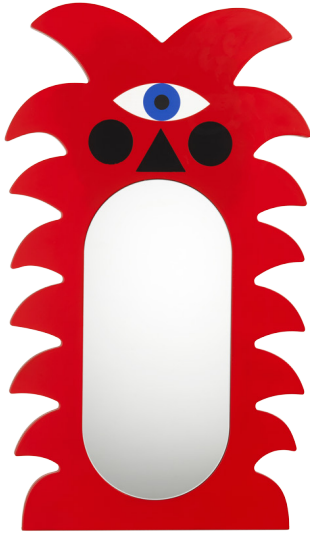

Samu Mirror

DESIGN MARCO OGGIAN, 2023

Shaped mirror with matte lacquered mdf frame. Suitable for indoor environments. The product is handcrafted and each model may differ slightly from the others.

Materials

Frame: Matte laquered mdf
Mirror: Glass

Samu
41003SA

Packaging

No. of parcels: 1
Weight (kg): 12
Volume (m³): 0.017004
Dimensions (LxWxH): 54,5 x 3 x 104 cm

Made in Italy