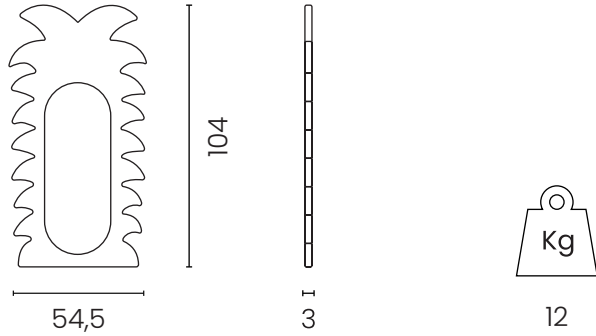

Samu Mirror

DESIGN MARCO OGGIAN, 2023

Shaped mirror with matte lacquered mdf frame. Suitable for indoor environments. The product is handcrafted and each model may differ slightly from the others.

Materials

Frame: Matte laquered mdf
Mirror: Glass

Samu
41003SA

Packaging

No. of parcels: 1
Weight (kg): 12
Volume (m³): 0.017004
Dimensions (LxWxH): 54,5 x 3 x 104 cm

Made in Italy