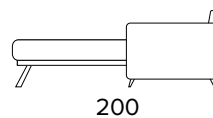

DIVANO LETTO 2 POSTI
2 SEATER SOFA BED

MATERASSO / MATTRESS
CM 120x192 / H 13