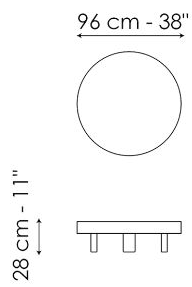

BONALDO

Jazz

The Jazz low coffee tables feature a formal linear design, which comes in a rectangular or round version. They have a spacious surface area that showcases the typical decorative objects featured in living rooms. Jazz modern low coffee

tables are almost at floor level, slightly raised on metal feet with a highly geometric shape. The imposing table top, available in glass or ceramic, is bordered by a metal edge which contrasts with the almost invisible base.

Data sheet

Jazz Ø96

Width: 96cm
Depth: 96cm
Height: 28cm

Jazz Ø116

Width: 116cm
Depth: 116cm
Height: 28cm

Jazz 160x90

Width: 160cm
Depth: 90cm
Height: 28cm

Finishes