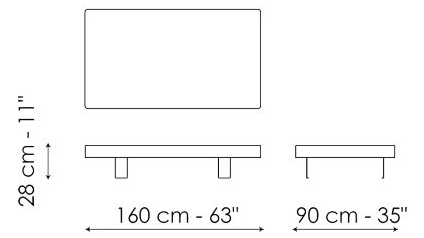

Data sheet

Jazz Ø96

Width: 96cm
Depth: 96cm
Height: 28cm

Jazz Ø116

Width: 116cm
Depth: 116cm
Height: 28cm

Jazz 160x90

Width: 160cm
Depth: 90cm
Height: 28cm

Finishes