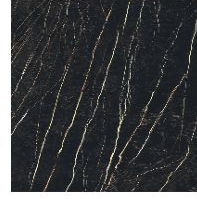

ROUND TOP

Ceramic

Mat ceramic
Iridium white

Mat ceramic
Stone grey

Mat ceramic
Graphite grey

Mat ceramic
Laurent

Mat ceramic
Ardesia grey

Glossy ceramic
Calacatta

Silk finish ceramic
Calacatta macchia
vecchia

Glossy ceramic
Imperial grey

Glossy ceramic
Rosso imperiale

Glossy ceramic
Black Onyx

Glossy ceramic
Mountain peak

Opaque Glass

Glass
Acid-treated black

RECTANGULAR TOP