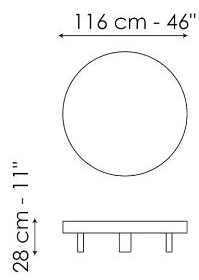

tables are almost at floor level, slightly raised on metal feet with a highly geometric shape. The imposing table top, available in glass or ceramic, is bordered by a metal edge which contrasts with the almost invisible base.

Data sheet

Jazz Ø96

Width: 96cm
Depth: 96cm
Height: 28cm

Jazz Ø116

Width: 116cm
Depth: 116cm
Height: 28cm

Jazz 160x90

Width: 160cm
Depth: 90cm
Height: 28cm

Finishes