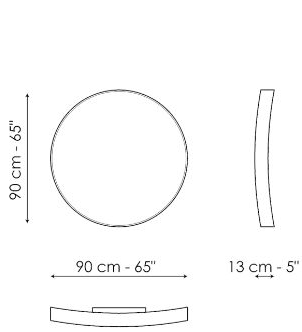

balance between the simplicity of the round shape and the sophisticated, slim metal frame that defines its contour: elements that make the Adone modern round wall mirror even more dramatic, perfect for any room in the home.

Data sheet

Adone Ø90

Width: 90cm

Depth: 13cm

Height: 90cm

Adone Ø190

Width: 19cm

Depth: 19cm

Height: 190cm

Finishes

FRAME

Plus Metal

Painted metal
Mat bronze

Painted metal
Mat lead

Painted metal
Mat brass

Painted metal
Mat copper