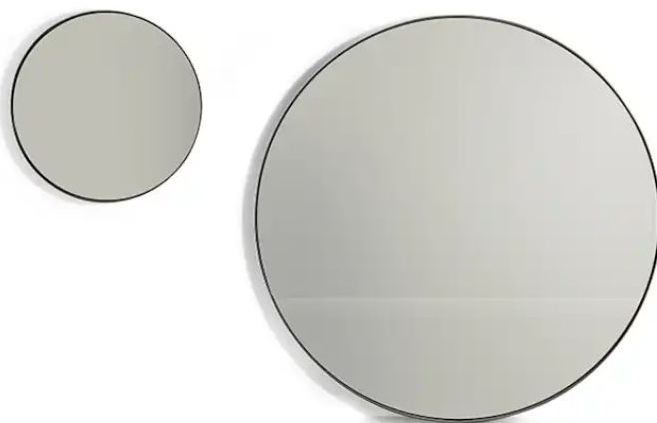

BONALDO

Adone

Designer: **Marconato and Zappa**

Adone is a collection of round mirrors with a contemporary design. Available in two versions, a smaller wall-hung version and a larger floor-standing version, these accessories feature an eye-catching outer rim. The collection focuses on the

balance between the simplicity of the round shape and the sophisticated, slim metal frame that defines its contour: elements that make the Adone modern round wall mirror even more dramatic, perfect for any room in the home.

Data sheet

Adone Ø90

Width: 90cm

Depth: 13cm

Height: 90cm

Adone Ø190

Width: 19cm

Depth: 19cm

Height: 190cm

Finishes

FRAME

Plus Metal

Painted metal
Mat bronze

Painted metal
Mat lead

Painted metal
Mat brass

Painted metal
Mat copper