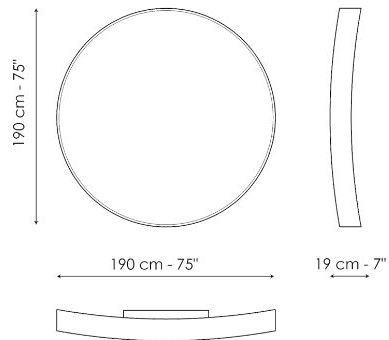

Data sheet

Adone Ø90

Width: 90cm

Depth: 13cm

Height: 90cm

Adone Ø190

Width: 19cm

Depth: 19cm

Height: 190cm

Finishes

FRAME

Plus Metal

Painted metal
Mat bronze

Painted metal
Mat lead

Painted metal
Mat brass

Painted metal
Mat copper