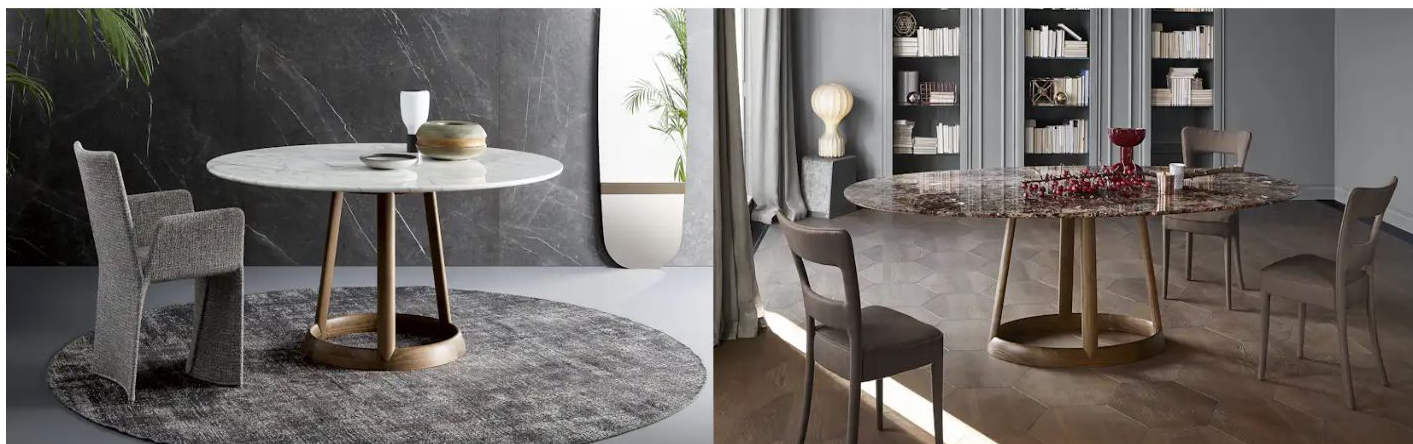

## Greeny

Designer: **Gino Carollo**

Marked by harmonious elegance, this fixed table combines a solid wooden base, available in two different finishes (American walnut and coal ash), with an oval or round top made with different finishes in marble, glass or ceramic. The elegance of the top's lines, visible in its thinness, perfectly combines with the material value and the excellence of the cabinet work on the base: the result is a table that, even in its

simplicity, expresses personality and visual lightness, displaying the most classic taste without, at the same time, giving up a more contemporary aesthetic. Greeny therefore lends itself to combinations with furniture of various styles: an elegant round dining table that can embellish and enhance any context.