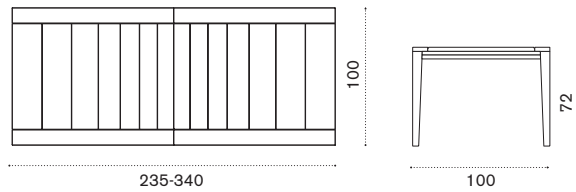

Rectangular extendable dining table 235-340x100

→ 90 1 box 254x117x47H 115 Kg

RBTPRM1T1	Teak
COVER149	Rain cover 241 x 101 h77