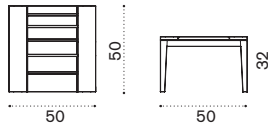

Ethimo

Square coffee table 50x50

→ 6 | 1 box 54X54X54H 8 Kg

Item	Description
RBTCQT1	Teak
COVER404	Rain cover 51 x 51 h32

Dining chair / Dining armchair

chair → 6,5 1 box 53X76X108H 32 Kg → 4 pcs
armchair → 7,5 1 box 62X76X108H 36 Kg → 4 pcs