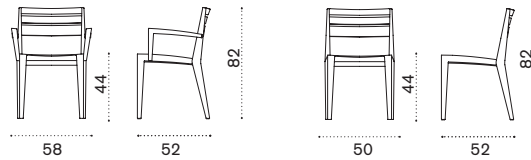

Ethimo

Square coffee table 50x50

→ 6 | 1 box 54X54X54H 8 Kg

Item	Description
RBTCQT1	Teak
COVER404	Rain cover 51 x 51 h32

Dining chair / Dining armchair

chair → 6,5 1 box 53X76X108H 32 Kg → 4 pcs
armchair → 7,5 1 box 62X76X108H 36 Kg → 4 pcs