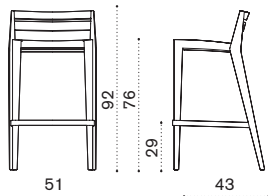

Rectangular extendable dining table 235-340x100

→ 90 1 box 254x117x47H 115 Kg

RBTPRM1T1	Teak
COVER149	Rain cover 241 x 101 h77

Counter stool h82

→ 8,5 1 box 48x55x85H 20 Kg → 2 pcs

RBSGH1T1	Stool h82, teak
RBCUSGAW24	Cushion, seat, nature grey
RBCUSGAW25	Cushion, seat, nature white
RBCUSGAW39	Cushion, seat, espresso
COVER630	Rain cover 55x55 h82

Barstool h92

→ 9 1 box 48x55x95H 23 Kg → 2 pcs

RBSGH2T1	Stool h92, teak
RBCUSGAW24	Cushion, seat, nature grey
RBCUSGAW25	Cushion, seat, nature white
RBCUSGAW39	Cushion, seat, espresso
COVER631	Rain cover 55x55 h92