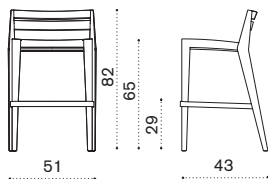

Ethimo

Square coffee table 50x50

→ 6 | 1 box 54X54X54H 8 Kg

Item	Description
RBTCQT1	Teak
COVER404	Rain cover 51 x 51 h32

Dining chair / Dining armchair

chair → 6,5 1 box 53X76X108H 32 Kg → 4 pcs
armchair → 7,5 1 box 62X76X108H 36 Kg → 4 pcs

Rectangular extendable dining table 235-340x100

→ 90 1 box 254x117x47H 115 Kg

RBTPRM1T1	Teak
COVER149	Rain cover 241 x 101 h77

Counter stool h82

→ 8,5 1 box 48x55x85H 20 Kg → 2 pcs

RBSGH1T1	Stool h82, teak
RBCUSGAW24	Cushion, seat, nature grey
RBCUSGAW25	Cushion, seat, nature white
RBCUSGAW39	Cushion, seat, espresso
COVER630	Rain cover 55x55 h82