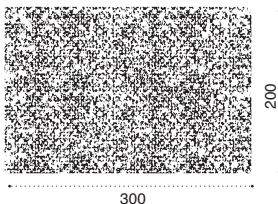

Camouflage

→ 12 | 1 box 20X213X20H 14 Kg

NOTAPCAG

Grey silver

NOTAPCAT

Grey silver / turquoise

Ethimo