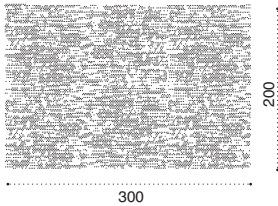

Grey Silver
/ Ink Blue

Material - Camouflage

Grey Silver

Grey Silver
/ Turquoise

Puntocroce

→ 12 | 1 box 20X213X20H 14 Kg

Item

NOTAPPCG

Description

Grey silver/white

NOTAPPCBW

Black/white

Rete

→ 12 | 1 box 20X213X20H 14 Kg

NOTAPREG

Grey silver