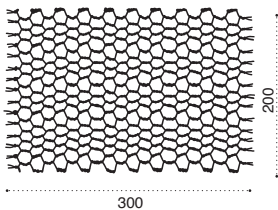

Nodi ^{new}

Design: Paola Navone

Collection composed of:
rug Rete, Camouflage,
Puntocroce.

Material - Puntocroce

Grey Silver
/ White

Black
/ White

Material - Rete

Grey Silver

Grey Silver
/ Ink Blue

Material - Camouflage

Grey Silver

Grey Silver
/ Turquoise

Puntocroce

→ 12 | 1 box 20X213X20H 14 Kg

Item

NOTAPPCG

Description

Grey silver/white

NOTAPPCBW

Black/white

Rete

→ 12 | 1 box 20X213X20H 14 Kg

NOTAPREG

Grey silver