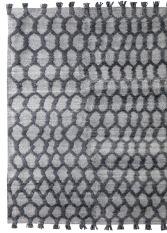

Nodi ^{new}

Design: Paola Navone

Collection composed of:
rug Rete, Camouflage,
Puntocroce.

Material - Puntocroce

Grey Silver
/ White

Black
/ White

Material - Rete

Grey Silver

Grey Silver
/ Ink Blue

Material - Camouflage

Grey Silver

Grey Silver
/ Turquoise

Puntocroce

→ 12 | 1 box 20X213X20H 14 Kg

Item

NOTAPPCG

Description

Grey silver/white

NOTAPPCBW

Black/white

Rete

→ 12 | 1 box 20X213X20H 14 Kg

NOTAPREG

Grey silver